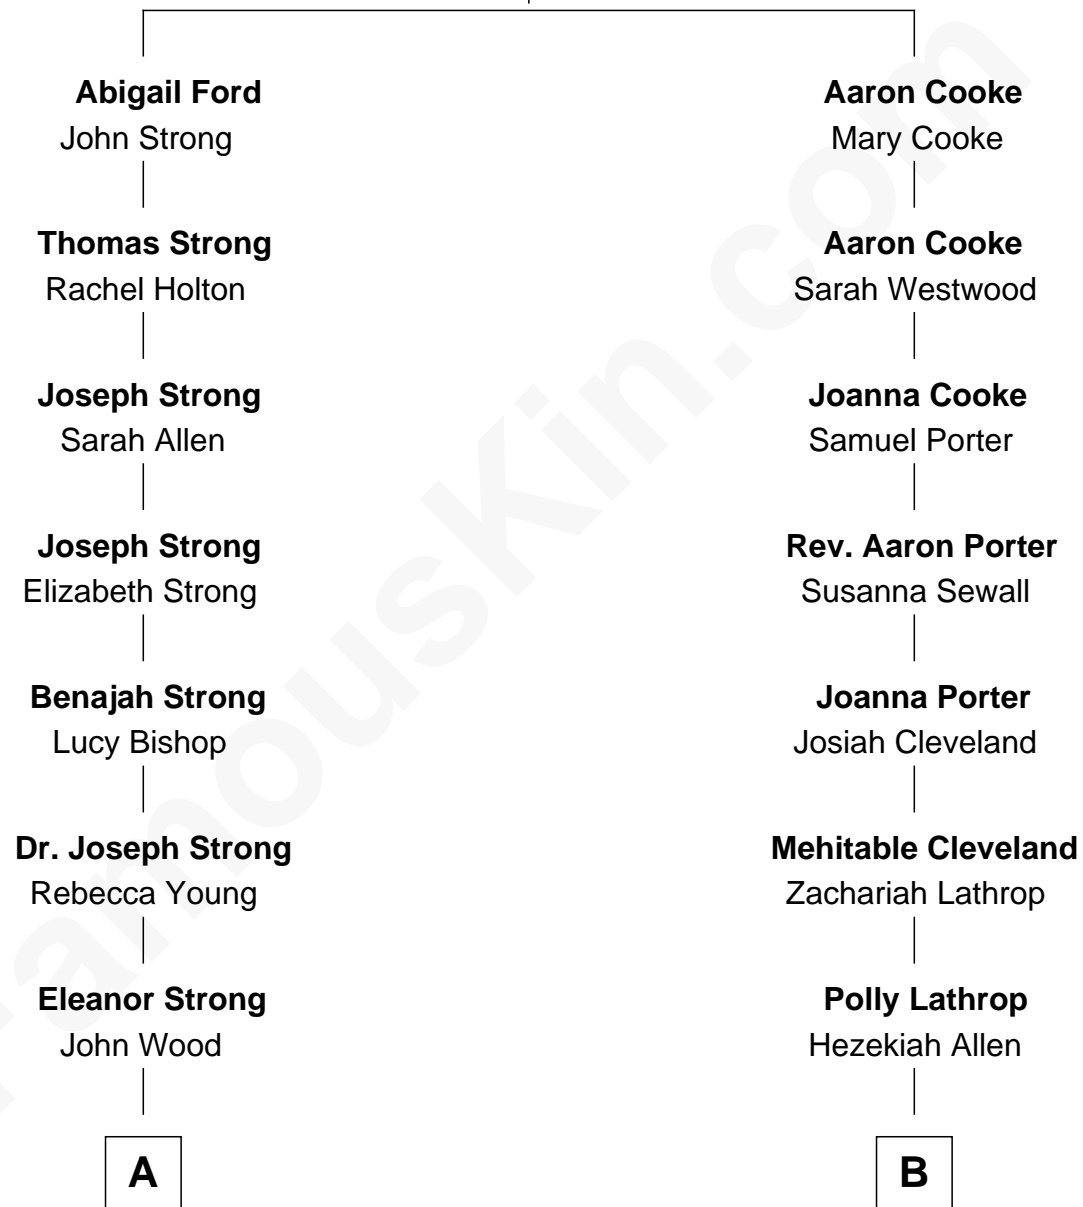

FamousKin.com Relationship Chart of

Prince William

Prince of Wales

11th cousin 1 time removed of

Shirley Temple

Movie Actress

Elizabeth Charde

*with husband
Thomas Ford*

*with husband
Aaron Cooke*

A

Ellen Wood
Franklin H. Work

Frances Eleanor Work
James Boothby Burke Roche

Edmund Maurice Burke Roche
Ruth Sylvia Gill

Frances Ruth Burke Roche
Edward John Spencer

Princess Diana Frances Spencer
Charles III, King of the United Kingdom

Prince William
Prince of Wales

B

Eliza Allen
Robert Temple

Reuben S. B. Temple
Jane W. Dunham

Francis Marion Temple
Cynthia Fell Yeager

George Francis Temple
Gertrude Amelia Krieger

Shirley Temple
Movie Actress