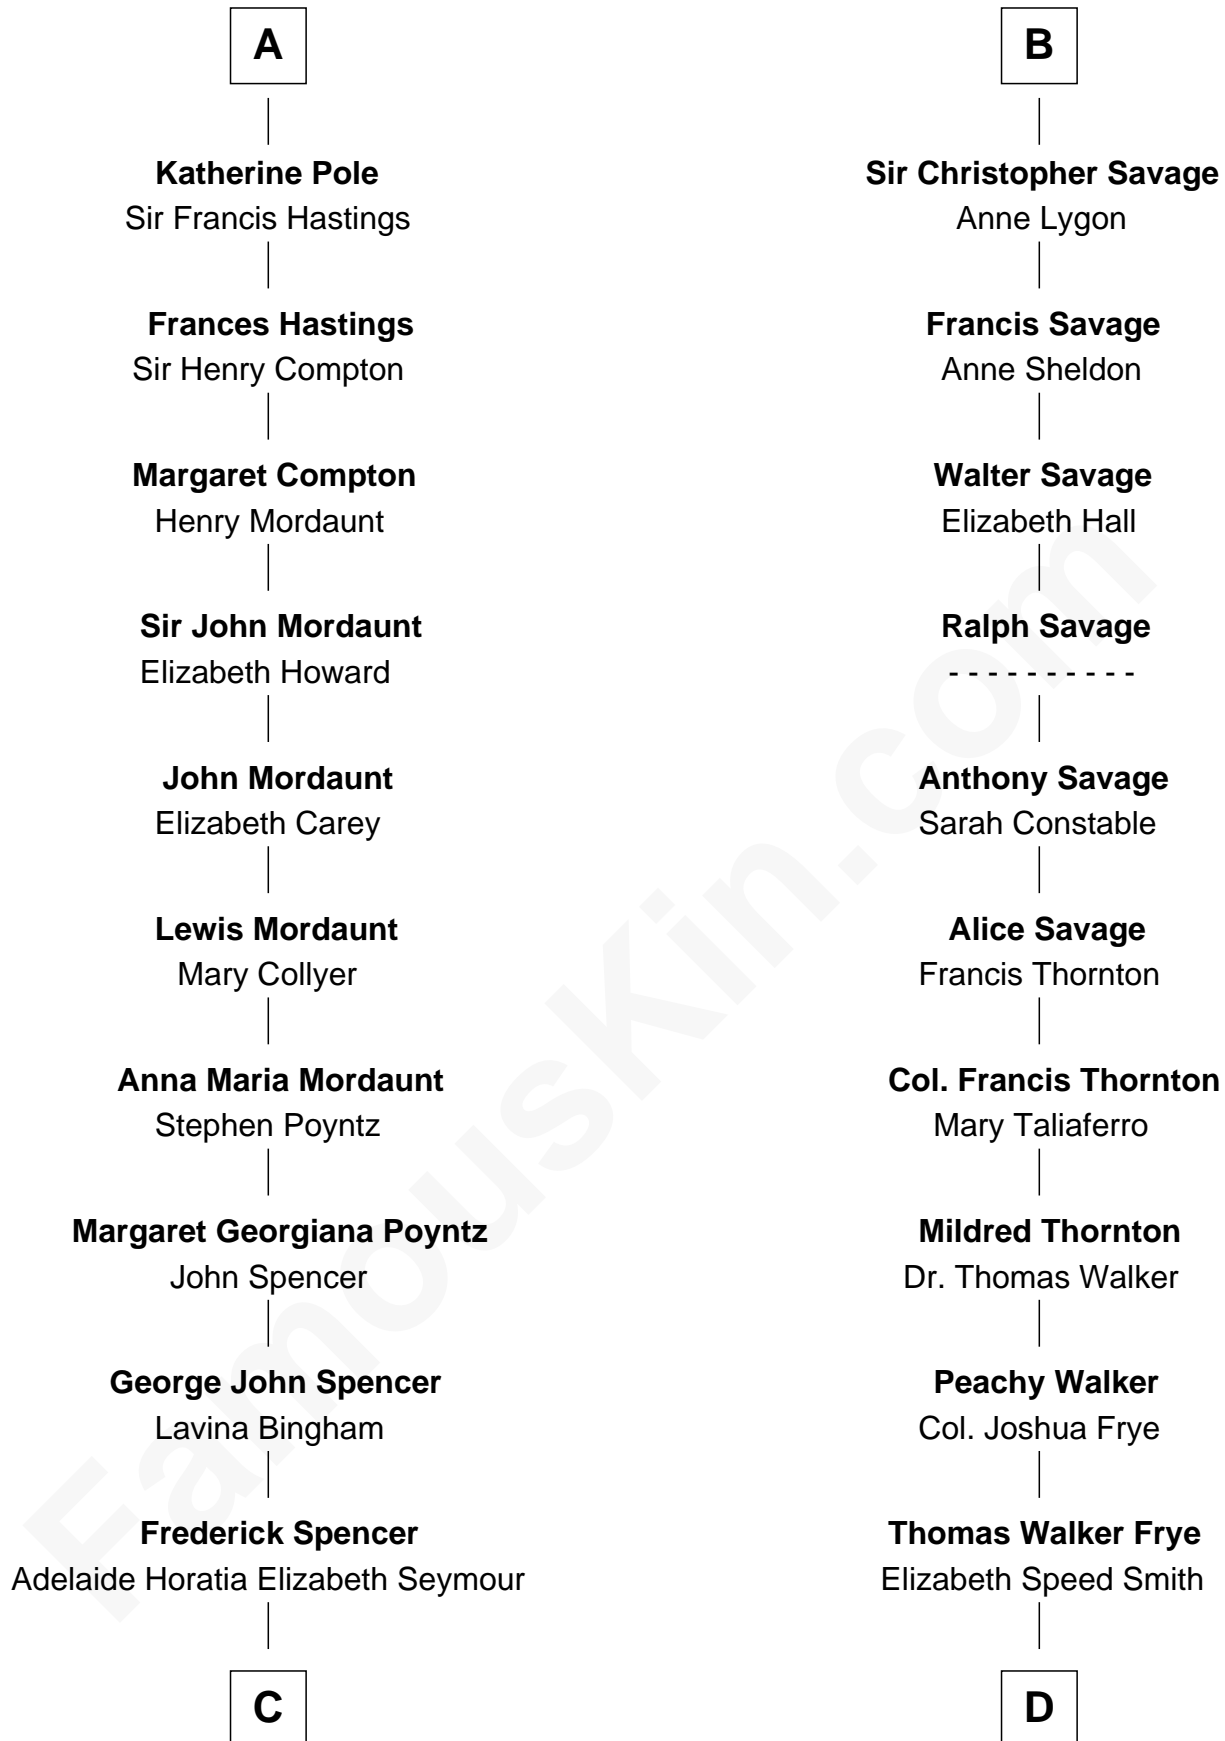

FamousKin.com

Relationship Chart of

Prince William

Prince of Wales

20th cousin 1 time removed of

Adlai Stevenson II
31st Governor of Illinois

C

Charles Robert Spencer

Margaret Baring

Albert Edward John Spencer

Cynthia Elinor Beatrix Hamilton

Edward John Spencer

Frances Ruth Burke Roche

Princess Diana Frances Spencer

Charles III, King of the United Kingdom

Prince William