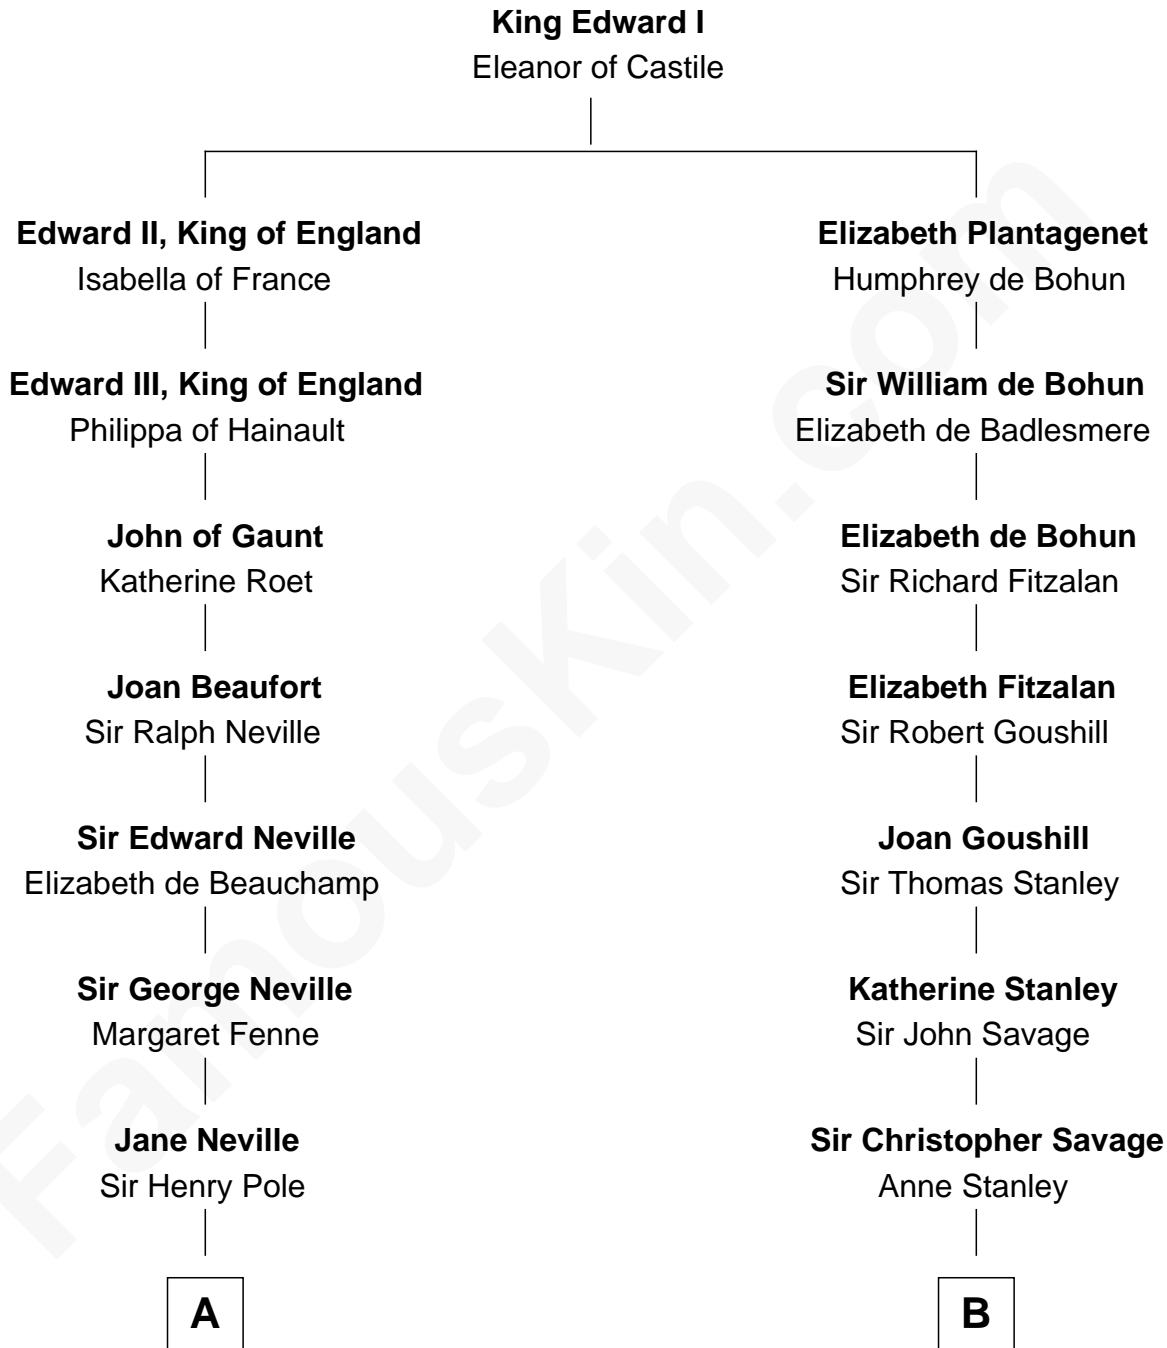

FamousKin.com

Relationship Chart of

Prince William

Prince of Wales

20th cousin 1 time removed of

Adlai Stevenson II
31st Governor of Illinois

C

Charles Robert Spencer

Margaret Baring

Albert Edward John Spencer

Cynthia Elinor Beatrix Hamilton

Edward John Spencer

Frances Ruth Burke Roche

Princess Diana Frances Spencer

Charles III, King of the United Kingdom

Prince William