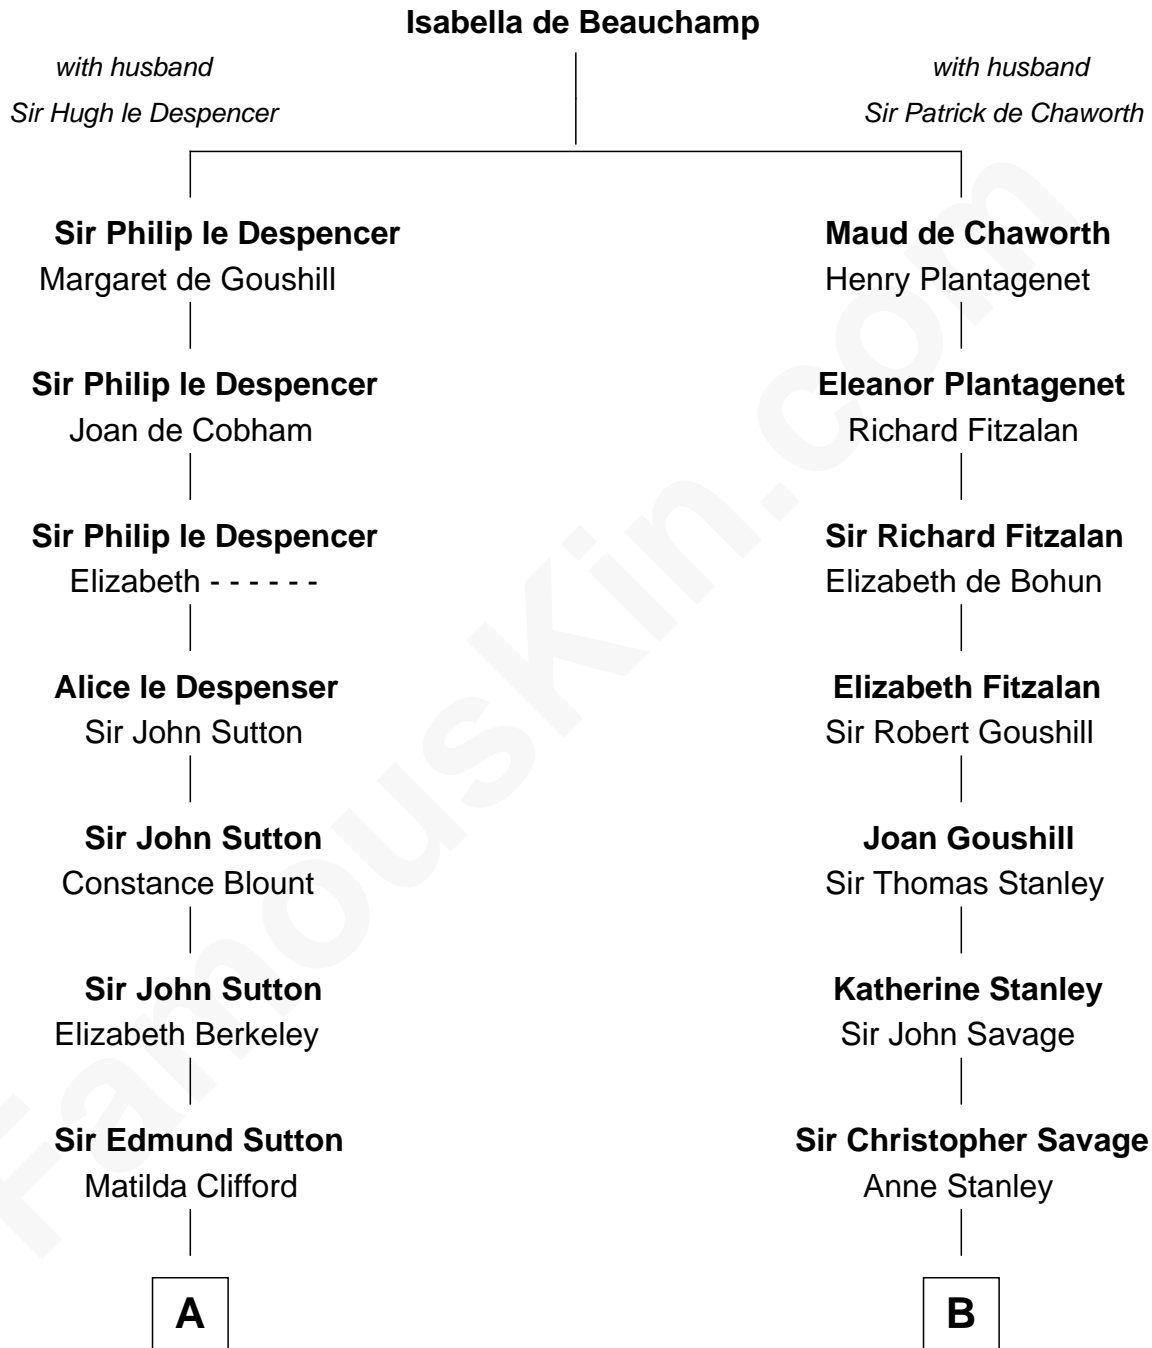

FamousKin.com

Relationship Chart of

Prince William

Prince of Wales

20th cousin 1 time removed of

Adlai Stevenson II
31st Governor of Illinois

C

Charles Robert Spencer

Margaret Baring

Albert Edward John Spencer

Cynthia Elinor Beatrix Hamilton

Edward John Spencer

Frances Ruth Burke Roche

Princess Diana Frances Spencer

Charles III, King of the United Kingdom

Prince William