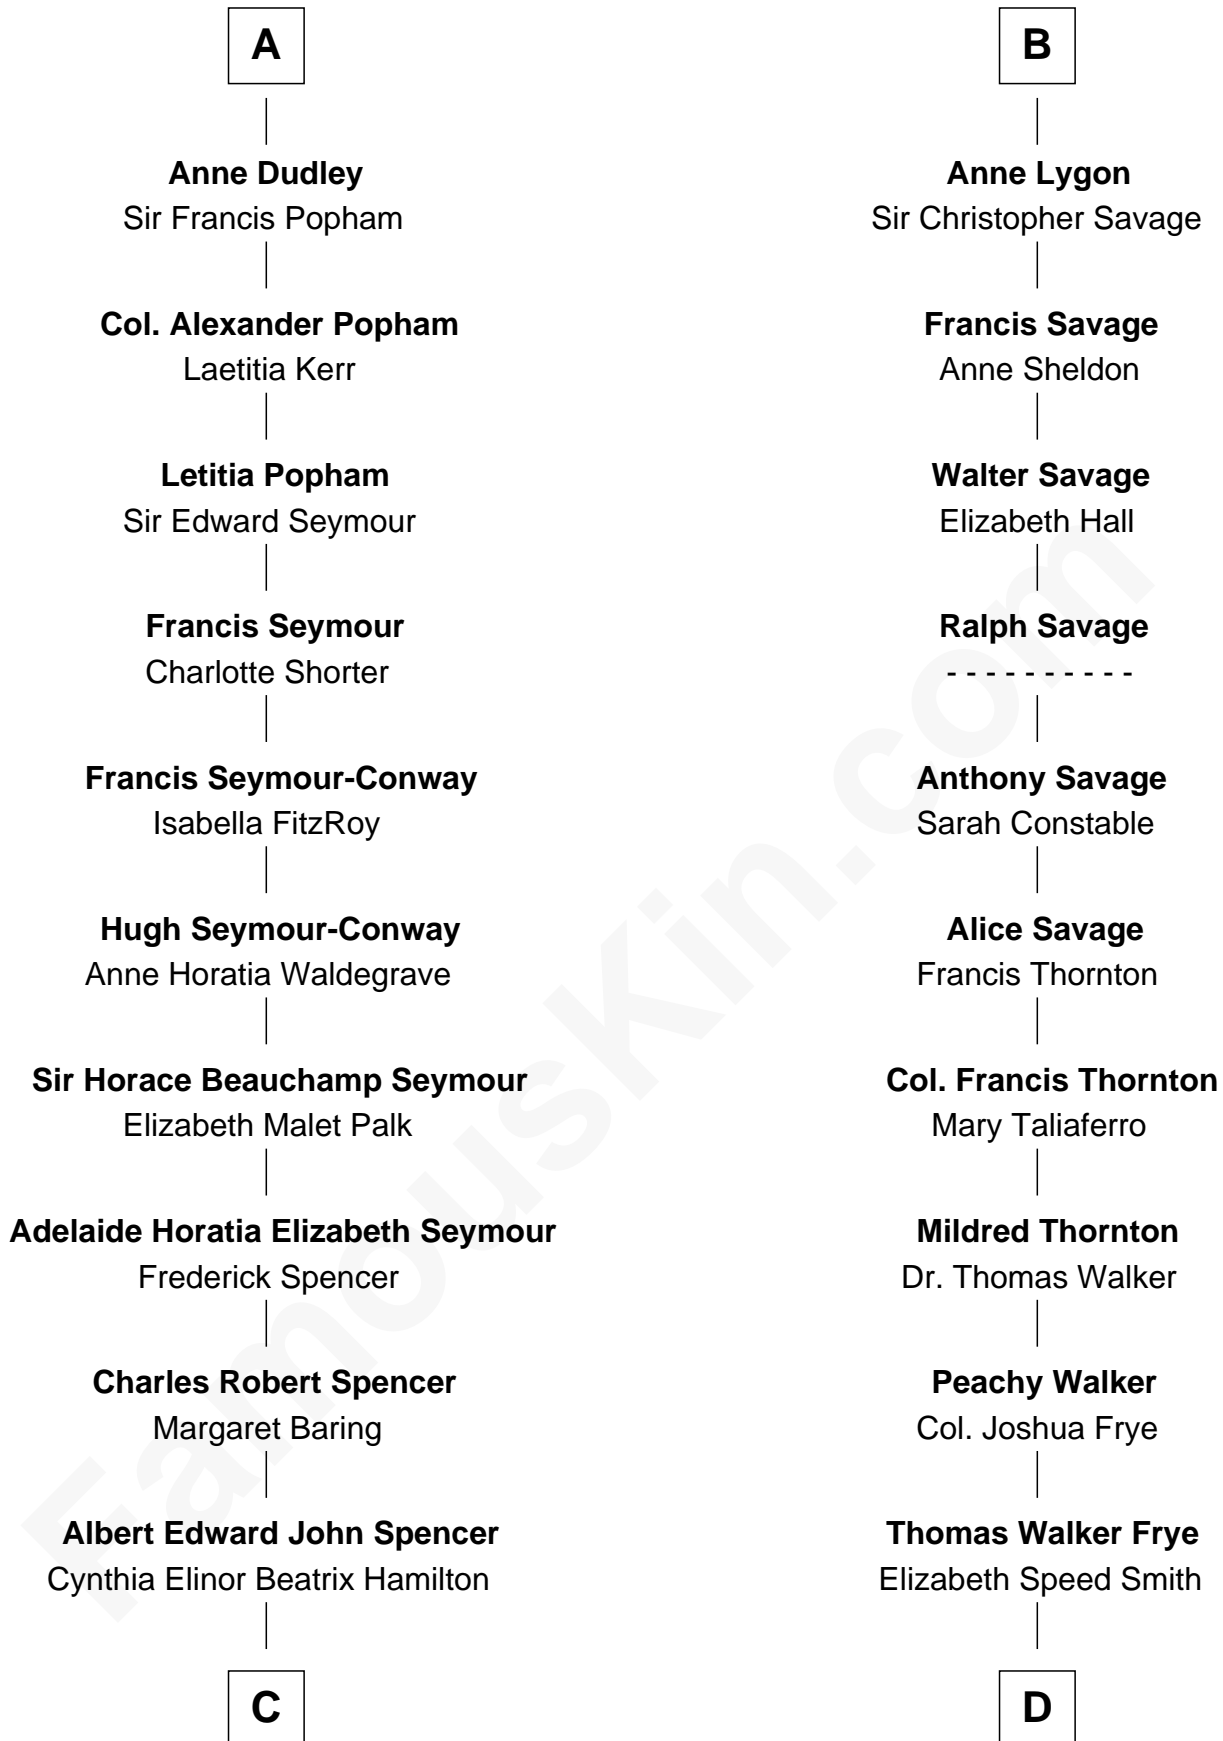

# FamousKin.com Relationship Chart of

**Prince William**

*Prince of Wales*

19th cousin 1 time removed of

**Adlai Stevenson II**

*31st Governor of Illinois*

**Ralph de Stafford**

Margaret de Audley

**Thomas Dudley**  
Grace Threlkeld

**John Dudley**  
Elizabeth Gardiner

**A**

**Elizabeth de Stafford**  
John de Ferrers

**Robert de Ferrers**  
Margaret Despencer

**Sir Edmund Ferrers**  
Ellen Roche

**Margaret Ferrers**  
John de Beauchamp

**Sir Richard de Beauchamp**  
Elizabeth Stafford

**Anne de Beauchamp**  
Sir Richard Lygon

**Sir Richard Lygon**  
Margaret Greville

**B**

**C**

**Edward John Spencer**  
Frances Ruth Burke Roche

**Princess Diana Frances Spencer**  
Charles III, King of the United Kingdom