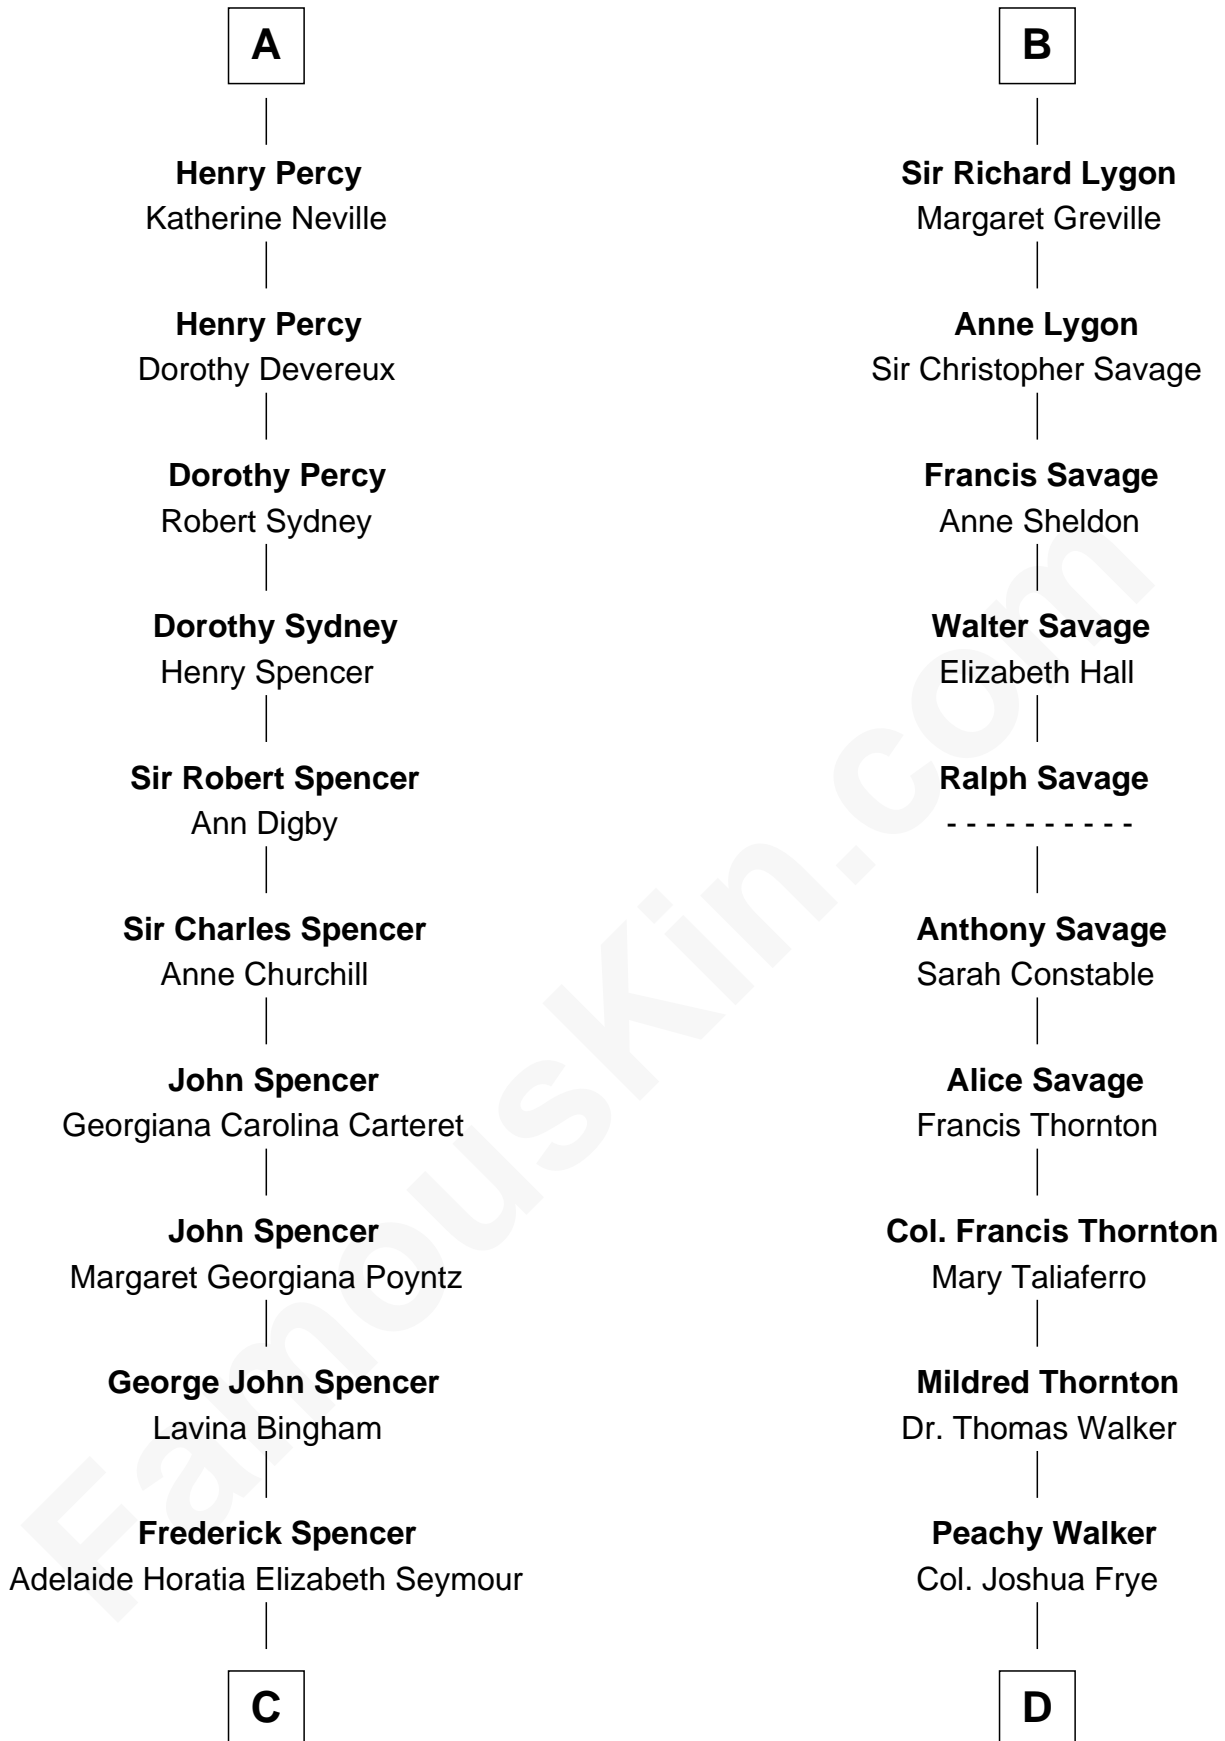

# FamousKin.com Relationship Chart of

**Prince William**

*Prince of Wales*

21st cousin of

**Adlai Stevenson II**

*31st Governor of Illinois*

**Hugh le Despencer**

Eleanor de Clare

**Eleanor Beaufort**

Sir Robert Spencer

**Catherine Spencer**

Henry Algernon Percy

**Sir Thomas Percy**

Eleanor Harbottle

**A**

**Sir Edward le Despencer**

John de Beauchamp

**Sir Richard de Beauchamp**

Elizabeth Stafford

**Anne de Beauchamp**

Sir Richard Lygon

**B**

**C**

**Charles Robert Spencer**

Margaret Baring

**Albert Edward John Spencer**

Cynthia Elinor Beatrix Hamilton

**Edward John Spencer**

Frances Ruth Burke Roche

**Princess Diana Frances Spencer**

Charles III, King of the United Kingdom

**Prince William**