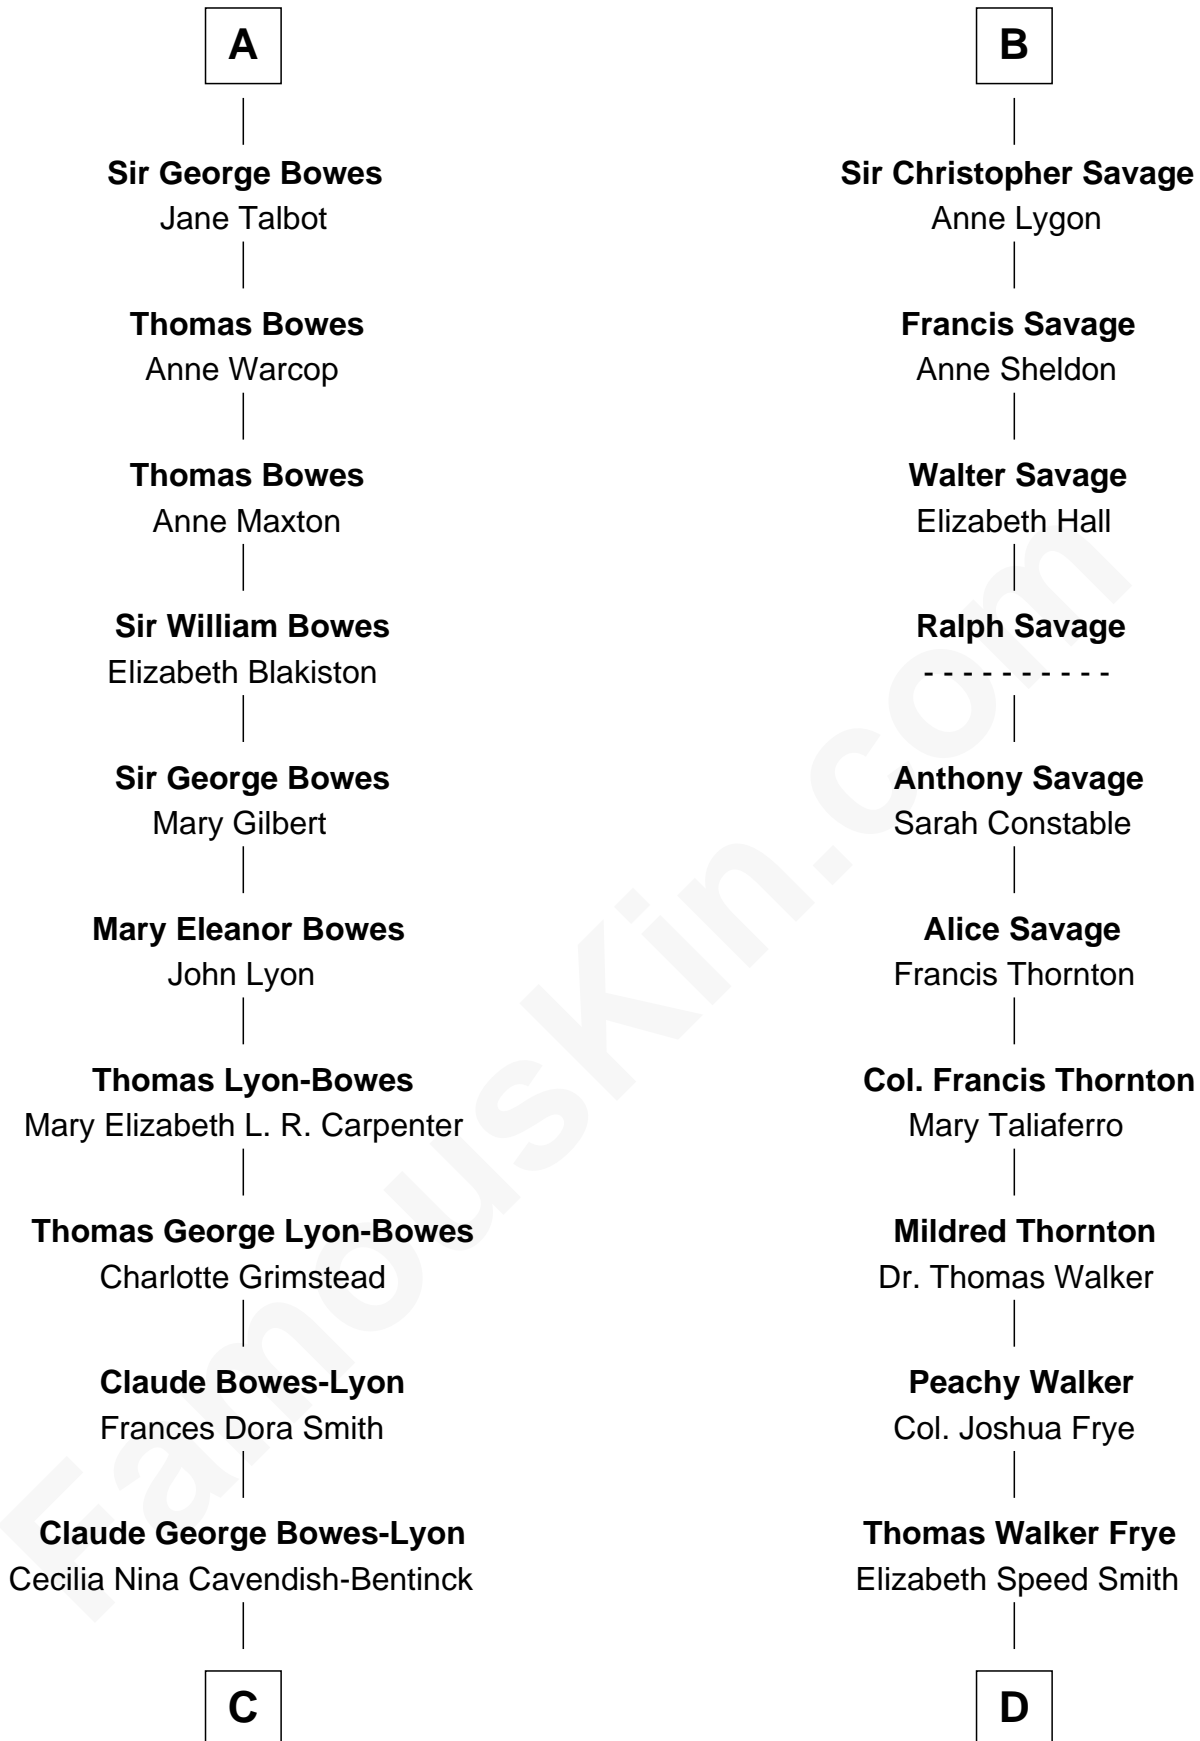

FamousKin.com Relationship Chart of

Prince William

Prince of Wales

20th cousin of

Adlai Stevenson II

31st Governor of Illinois

Richard Fitzalan

Alice de Saluzzo

C

Elizabeth Bowes-Lyon

George VI, King of the United Kingdom

Elizabeth II, Queen of the United Kingdom

Prince Philip of Edinburgh

Charles III, King of the United Kingdom

Princess Diana Frances Spencer

Prince William

Prince of Wales

D

Mary Peachy Frye

Rev. Lewis Warner Green

Letitia Green

Adlai Ewing Stevenson

Lewis Green Stevenson

Helen Louise Davis