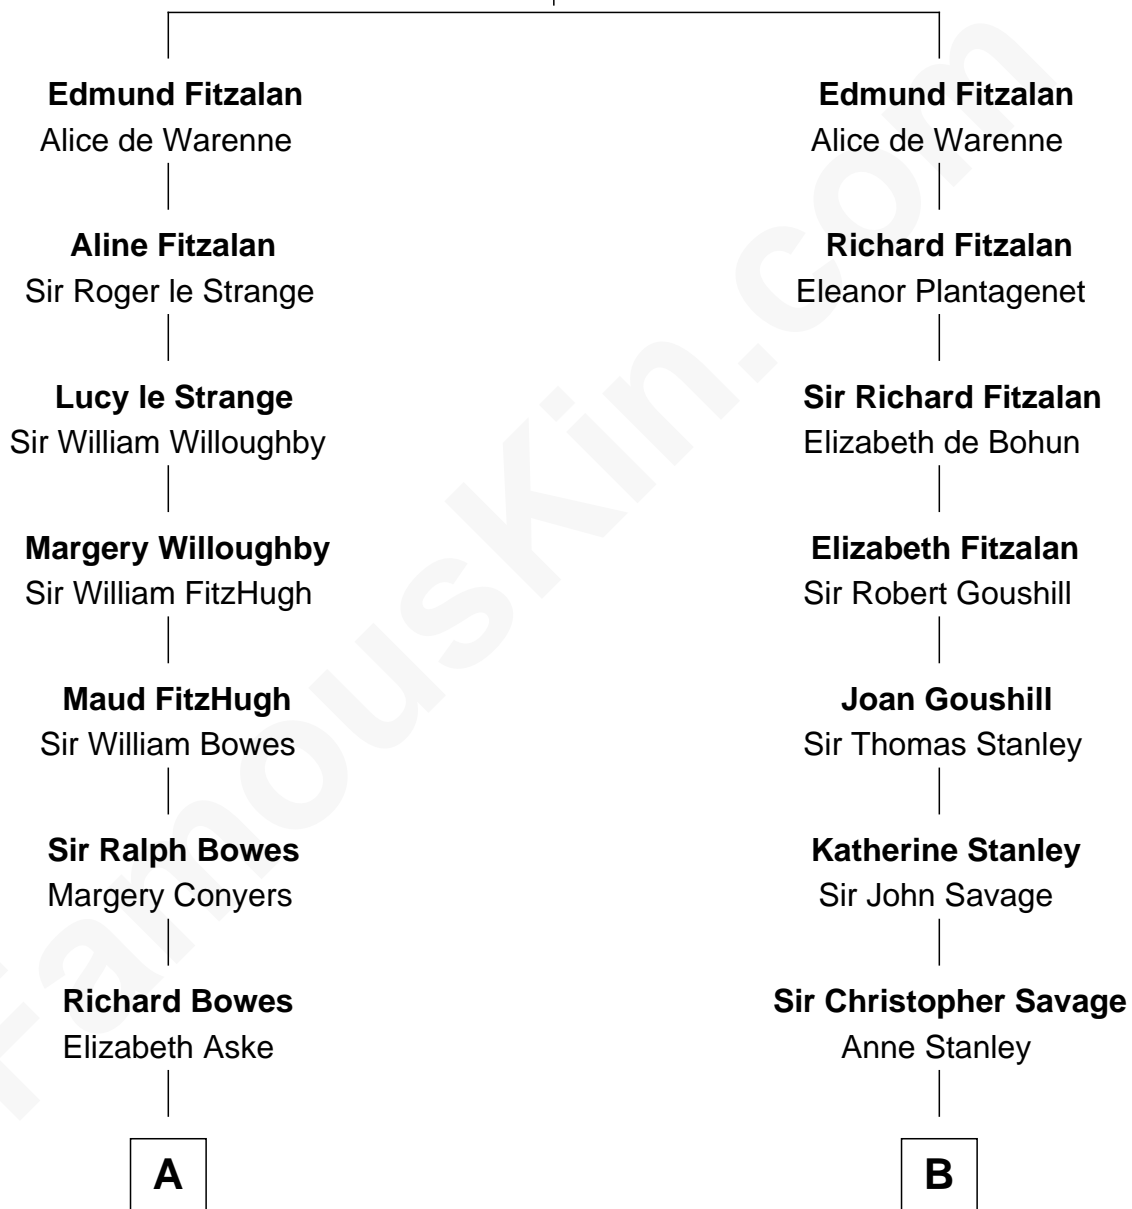

FamousKin.com Relationship Chart of

Prince William

Prince of Wales

20th cousin of

Adlai Stevenson II

31st Governor of Illinois

Richard Fitzalan

Alice de Saluzzo

C

Elizabeth Bowes-Lyon

George VI, King of the United Kingdom

Elizabeth II, Queen of the United Kingdom

Prince Philip of Edinburgh

Charles III, King of the United Kingdom

Princess Diana Frances Spencer

Prince William