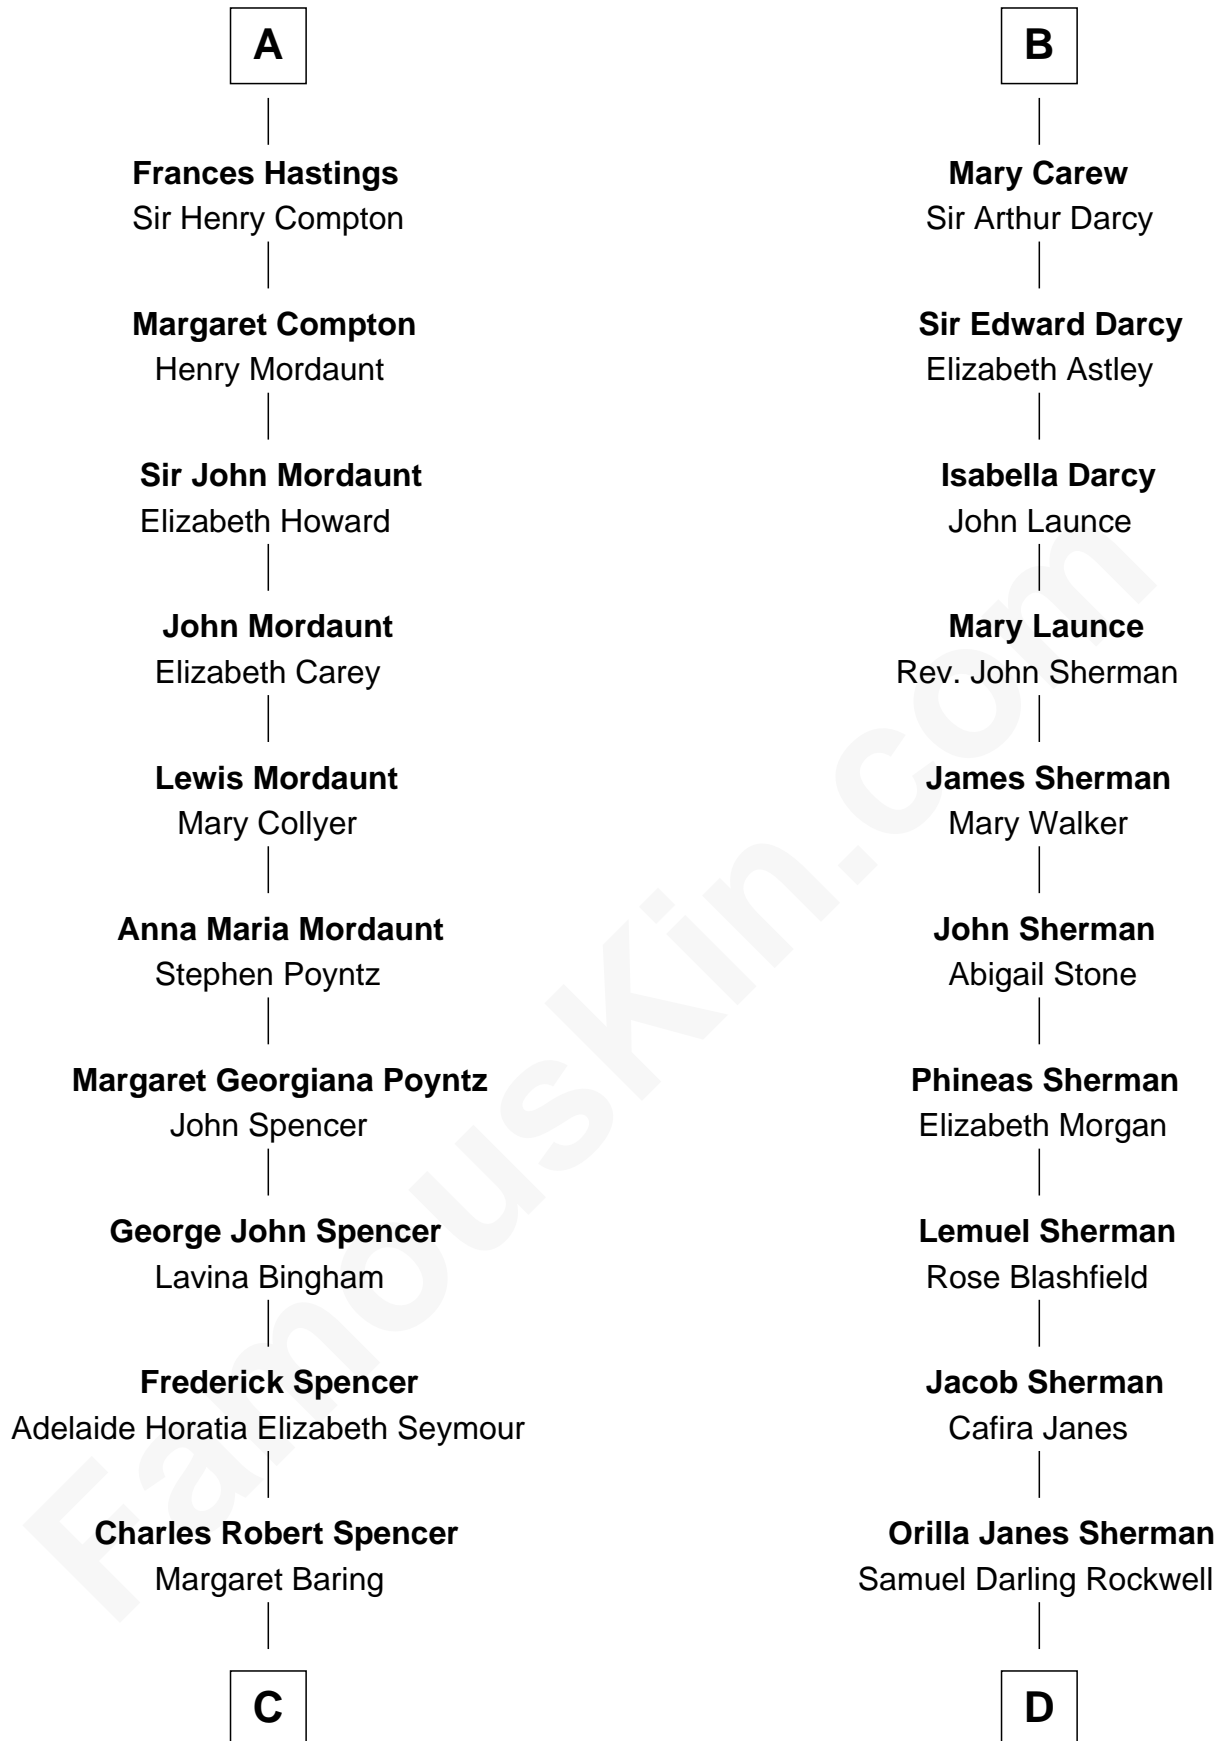

# FamousKin.com Relationship Chart of

**Prince William**

*Prince of Wales*

19th cousin 1 time removed of

**Norman Rockwell**

*American Artist*

**William III of Hainault**

Jeanne of Valois

**Philippa of Hainault**  
Edward III, King of England

**John of Gaunt**  
Katherine Roet

**Joan Beaufort**  
Sir Ralph Neville

**Sir Edward Neville**  
Elizabeth de Beauchamp

**Sir George Neville**  
Margaret Fenne

**Jane Neville**  
Sir Henry Pole

**Katherine Pole**  
Sir Francis Hastings

**A**

**Philippa of Hainault**  
Edward III, King of England

**Sir Thomas Plantagenet**  
Eleanor de Bohun

**Anne Plantagenet**  
Sir William Bouchier

**Sir John Bouchier**  
Margaret Berners

**Sir Humphrey Bouchier**  
Elizabeth Tilney

**Margaret Bouchier**  
Sir Thomas Bryan

**Elizabeth Bryan**  
Sir Nicholas Carew

**B**

**C**

**Albert Edward John Spencer**  
Cynthia Elinor Beatrix Hamilton