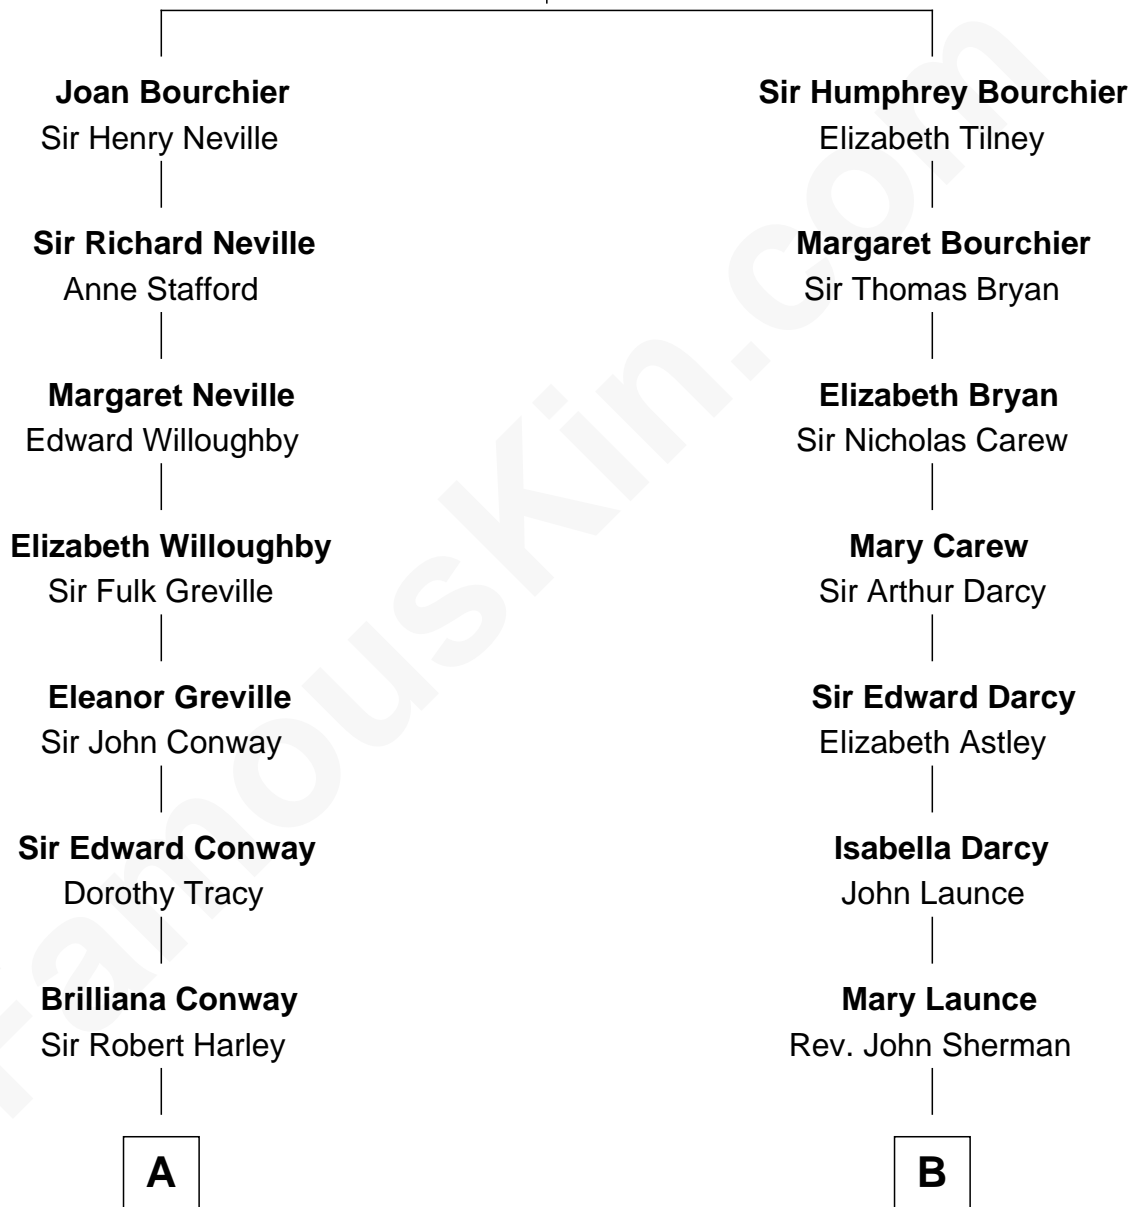

FamousKin.com Relationship Chart of

Prince William

Prince of Wales

15th cousin 3 times removed of

Norman Rockwell

American Artist

Sir John Bouchier

Margaret Berners

A

Sir Edward Harley

Abigail Stephens

Robert Harley

Elizabeth Foley

Edward Harley

Henrietta Cavendish Holles

Margaret Cavendish Harley