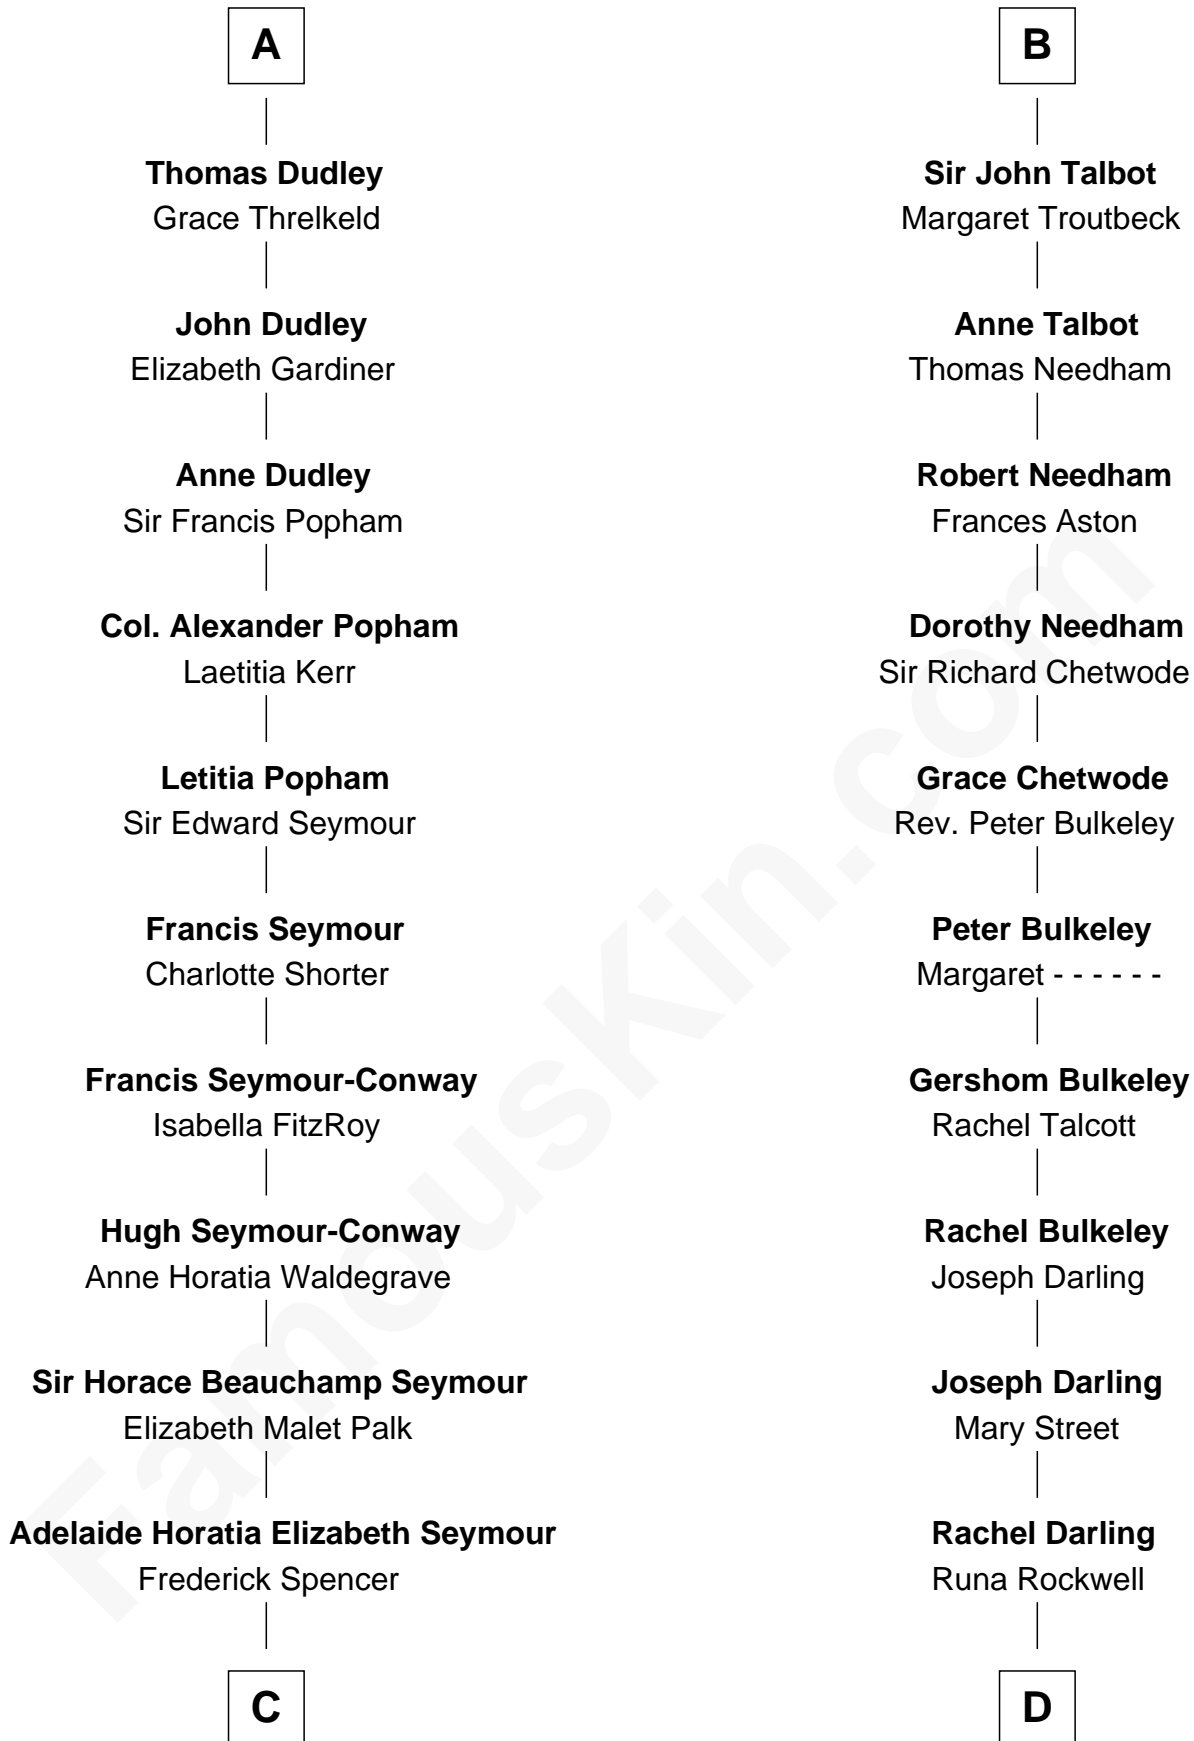

FamousKin.com Relationship Chart of

Prince William

Prince of Wales

20th cousin 1 time removed of

Norman Rockwell

American Artist

Edmund Plantagenet

Blanche of Artois

Maud de Chaworth

Eleanor Plantagenet

Richard Fitzalan

Sir Richard Fitzalan

Elizabeth de Bohun

Joan Fitzalan

Sir William Beauchamp

Joan Beauchamp

James Butler

Elizabeth Butler

John Talbot

Sir Gilbert Talbot

Audrey Cotton

B

C

Charles Robert Spencer

Margaret Baring

Albert Edward John Spencer

Cynthia Elinor Beatrix Hamilton

Edward John Spencer

Frances Ruth Burke Roche

Princess Diana Frances Spencer

Charles III, King of the United Kingdom

Prince William