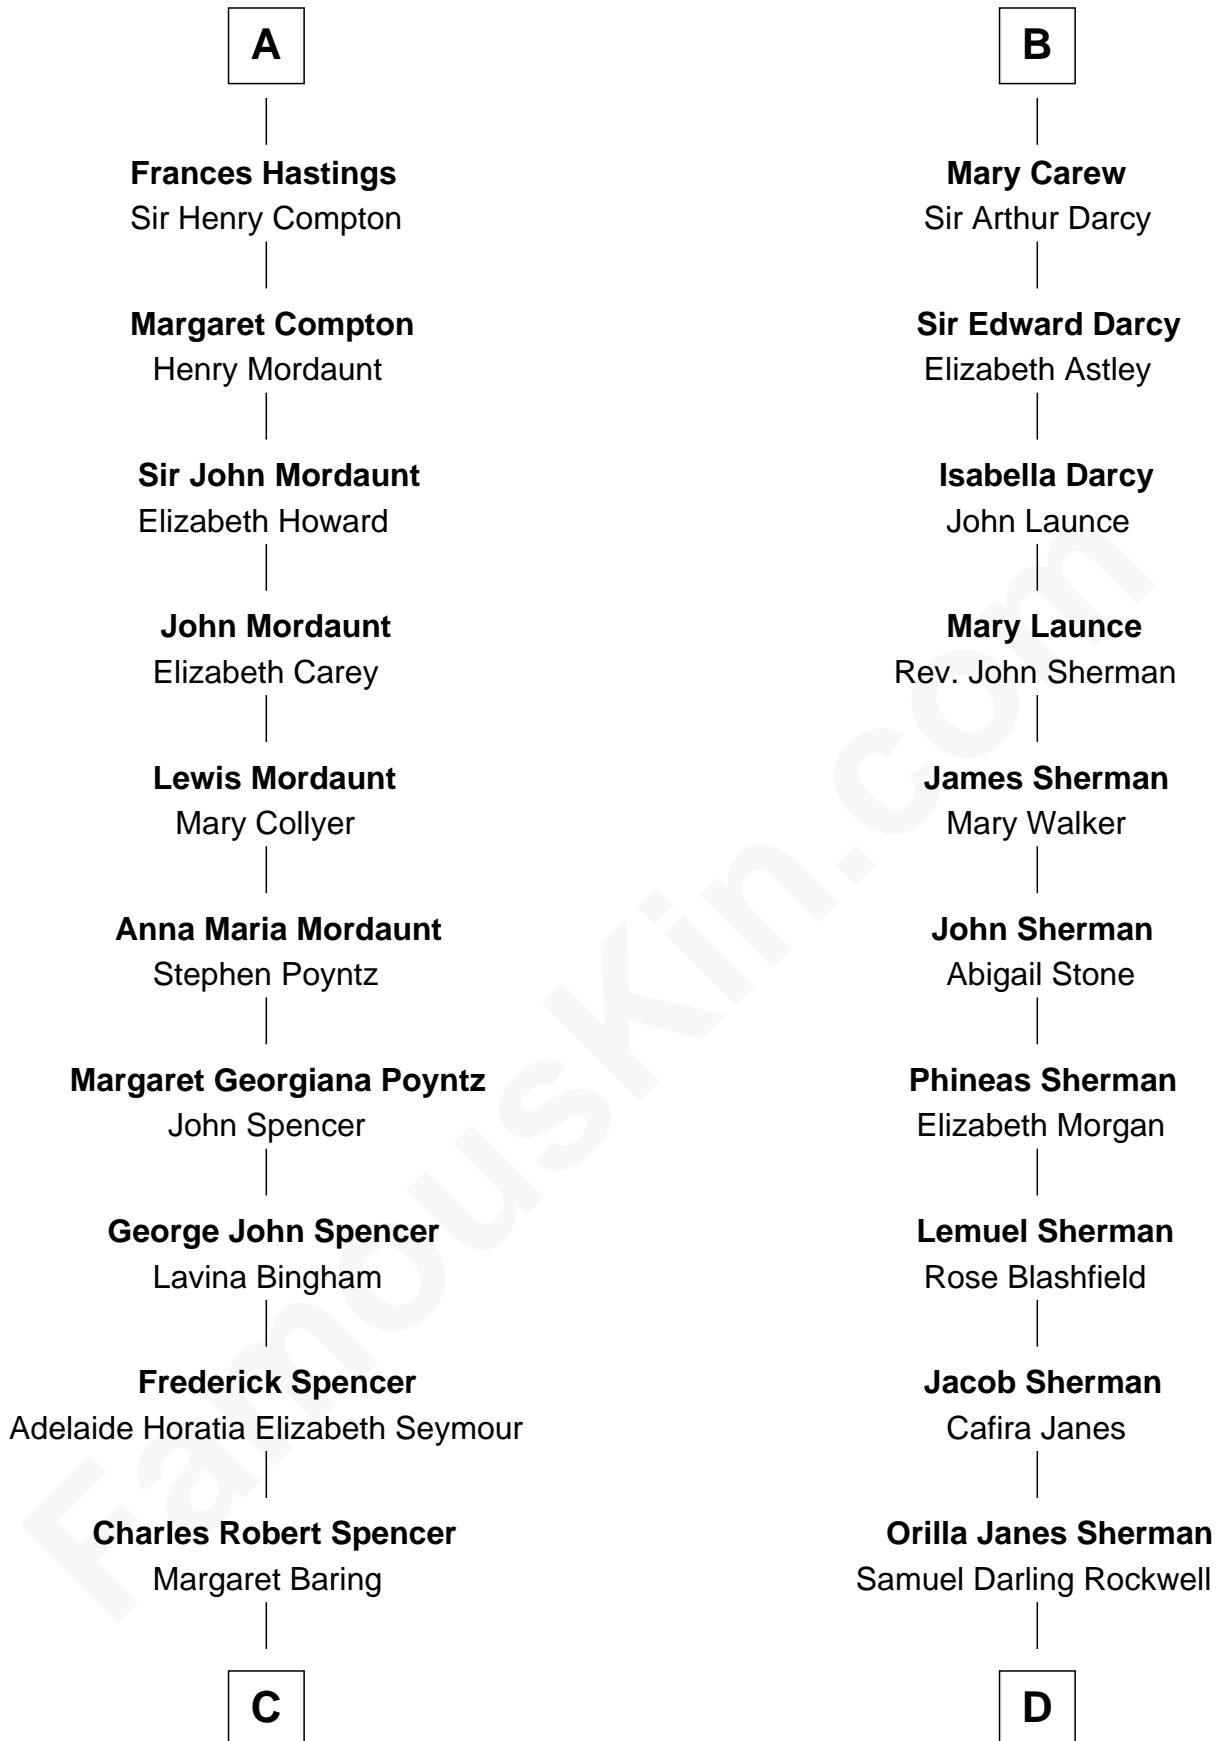

FamousKin.com Relationship Chart of

Prince William

Prince of Wales

19th cousin 1 time removed of

Norman Rockwell

American Artist

Edward II, King of England

Isabella of France

Philippa of Hainault

Sir Thomas Plantagenet

Eleanor de Bohun

Anne Plantagenet

Sir William Bouchier

Sir John Bouchier

Margaret Berners

Sir Humphrey Bouchier

Elizabeth Tilney

Margaret Bouchier

Sir Thomas Bryan

Elizabeth Bryan

Sir Nicholas Carew

B

C

Albert Edward John Spencer

Cynthia Elinor Beatrix Hamilton

Edward John Spencer

Frances Ruth Burke Roche

Princess Diana Frances Spencer

Charles III, King of the United Kingdom

Prince William

Prince of Wales

D