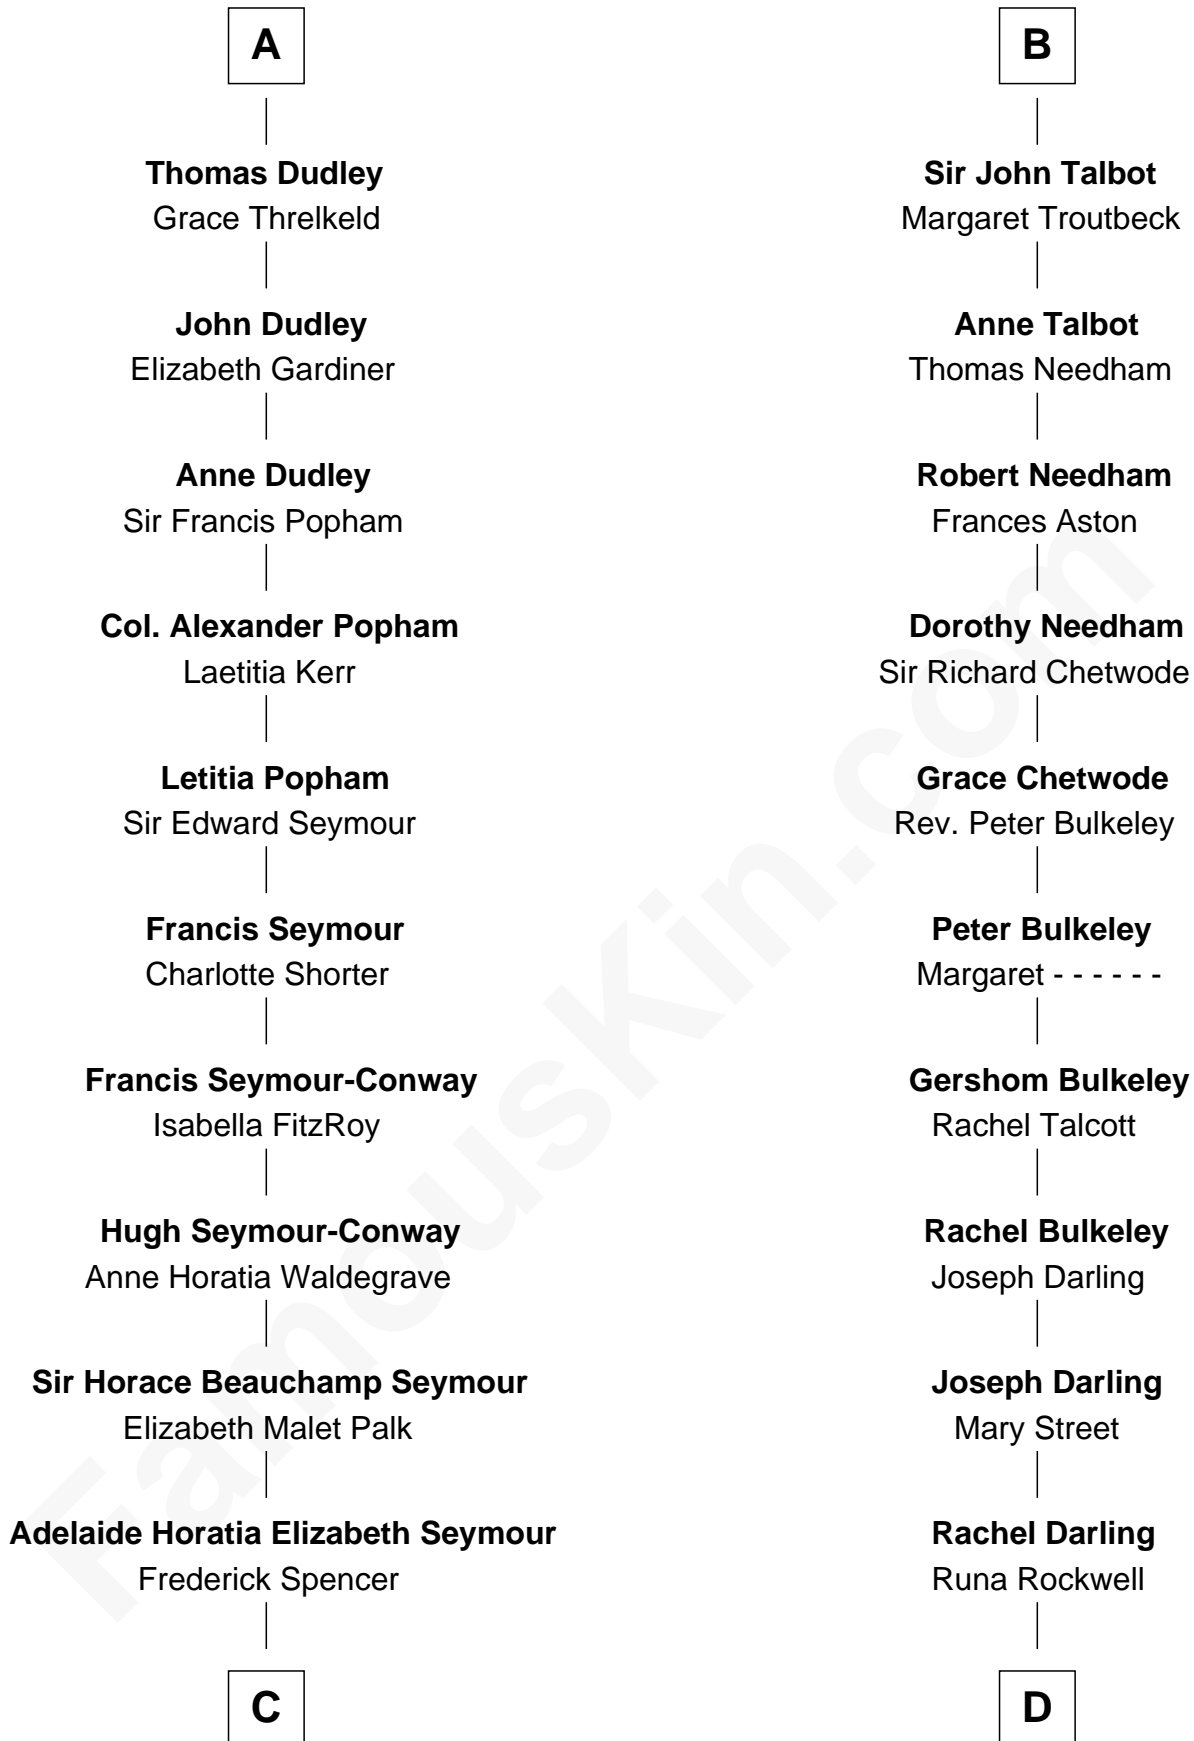

# FamousKin.com Relationship Chart of

**Prince William**

*Prince of Wales*

20th cousin 1 time removed of

**Norman Rockwell**

*American Artist*

**Sir Patrick de Chaworth**

Isabella de Beauchamp

Henry Plantagenet

**Eleanor Plantagenet**

Richard Fitzalan

**Sir Richard Fitzalan**

Elizabeth de Bohun

**Joan Fitzalan**

Sir William Beauchamp

**Joan Beauchamp**

James Butler

**Elizabeth Butler**

John Talbot

**Sir Gilbert Talbot**

Audrey Cotton

**B**

**C**

**Charles Robert Spencer**

Margaret Baring

**Albert Edward John Spencer**

Cynthia Elinor Beatrix Hamilton

**Edward John Spencer**

Frances Ruth Burke Roche

**Princess Diana Frances Spencer**

Charles III, King of the United Kingdom

**Prince William**