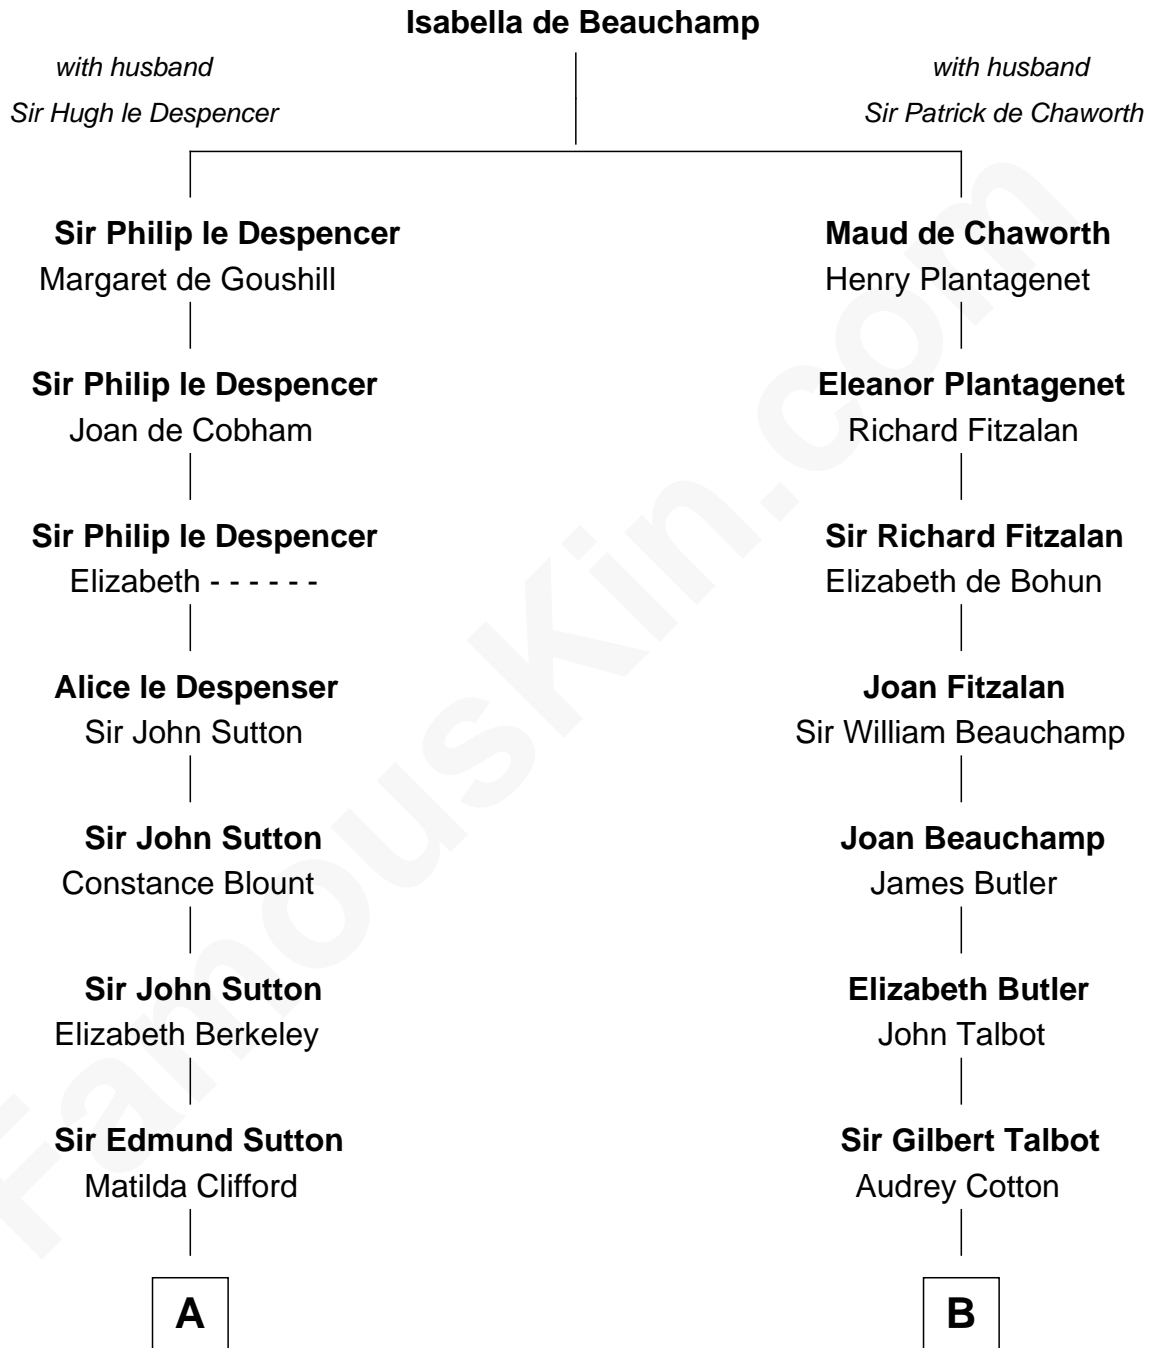

FamousKin.com Relationship Chart of

Prince William

Prince of Wales

20th cousin 1 time removed of

Norman Rockwell

American Artist

C

Charles Robert Spencer

Margaret Baring

Albert Edward John Spencer

Cynthia Elinor Beatrix Hamilton

Edward John Spencer

Frances Ruth Burke Roche

Princess Diana Frances Spencer

Charles III, King of the United Kingdom

Prince William