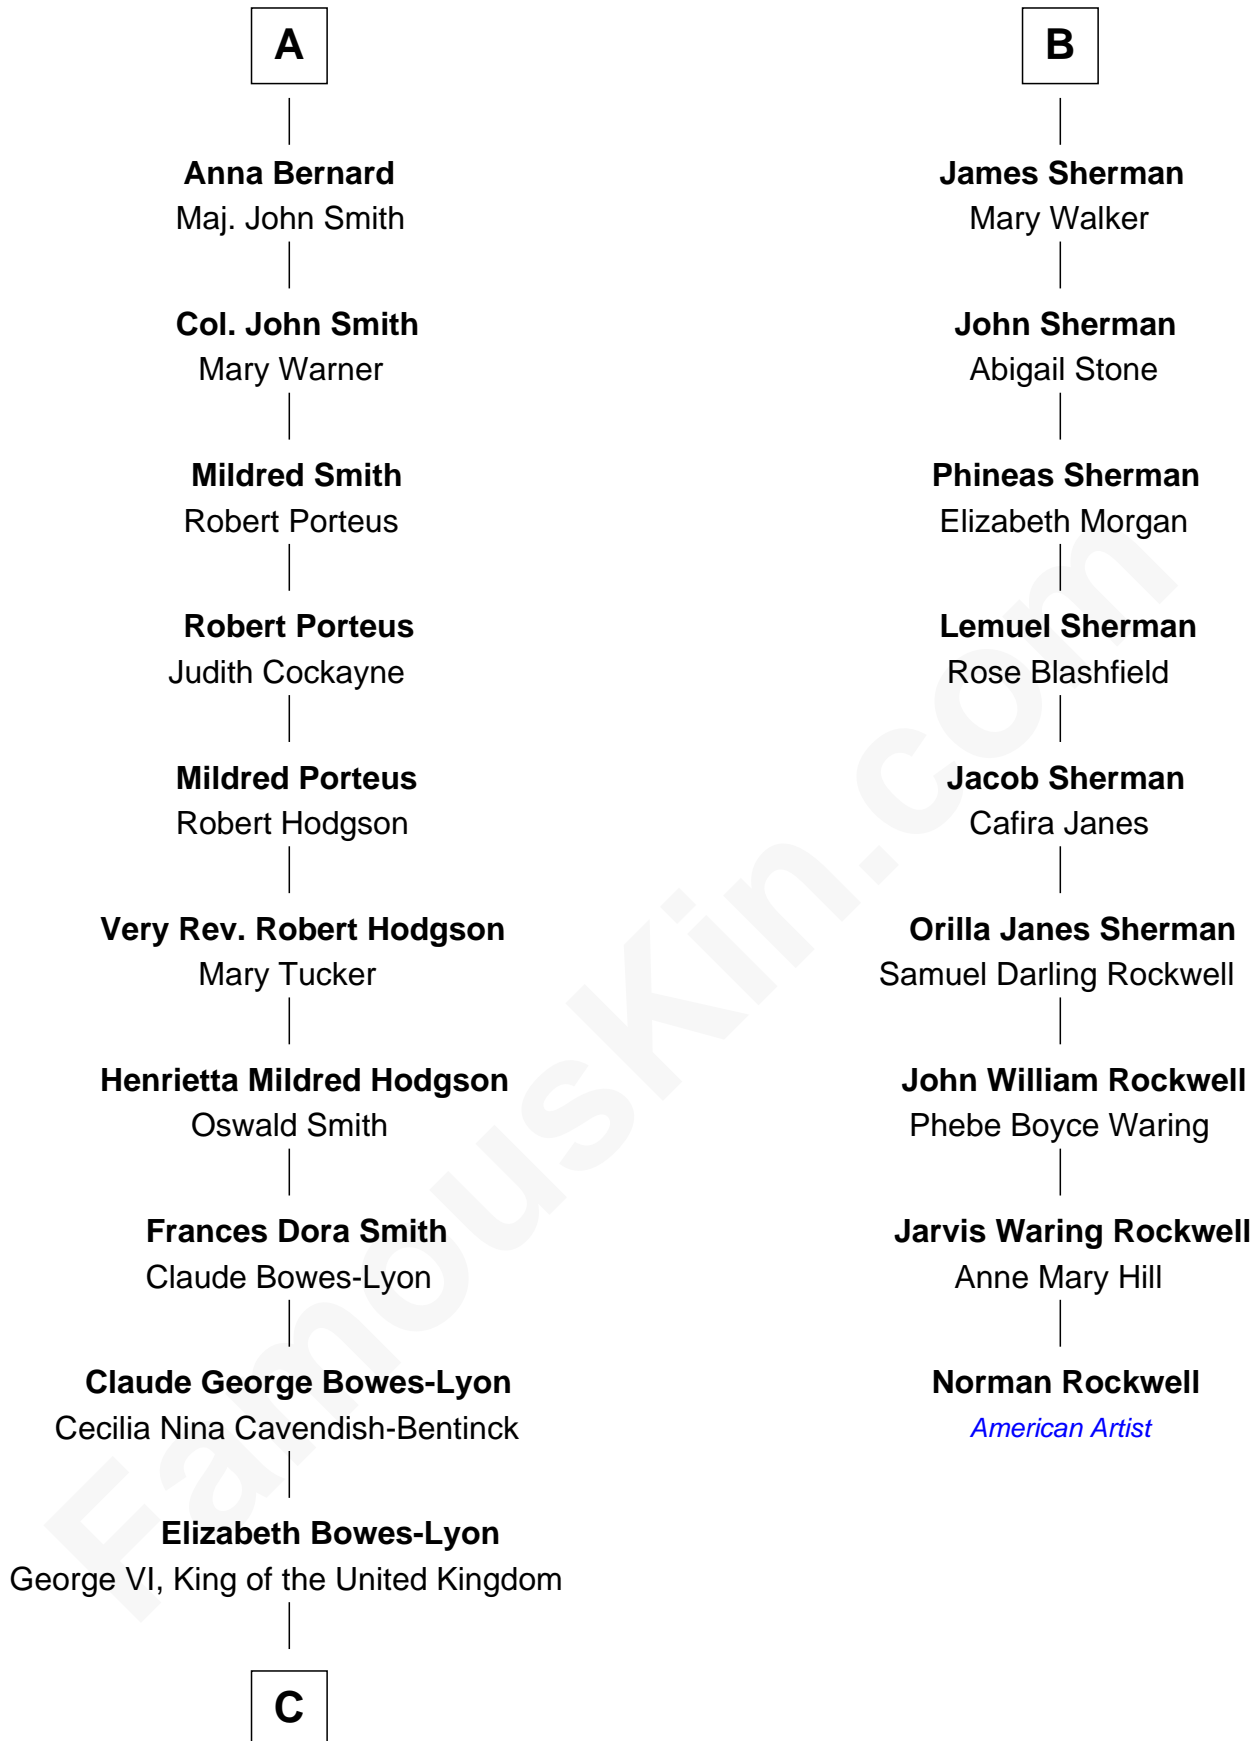

# FamousKin.com Relationship Chart of

**Prince William**

*Prince of Wales*

15th cousin 4 times removed of

**Norman Rockwell**

*American Artist*

**John le Scrope**  
Elizabeth Chaworth

**Elizabeth le Scrope**  
Sir Henry le Scrope

**A**

**Eleanor Scrope**  
Richard Darcy

**Sir William Darcy**  
Eupheme Langton

**Sir Thomas Darcy**  
Dowsabel Tempest

**Sir Arthur Darcy**  
Mary Carew

**Sir Edward Darcy**  
Elizabeth Astley

**Isabella Darcy**  
John Launce

**Mary Launce**  
Rev. John Sherman

**B**

**C**

**Elizabeth II, Queen of the United Kingdom**

Prince Philip of Edinburgh

**Charles III, King of the United Kingdom**

Princess Diana Frances Spencer

**Prince William**