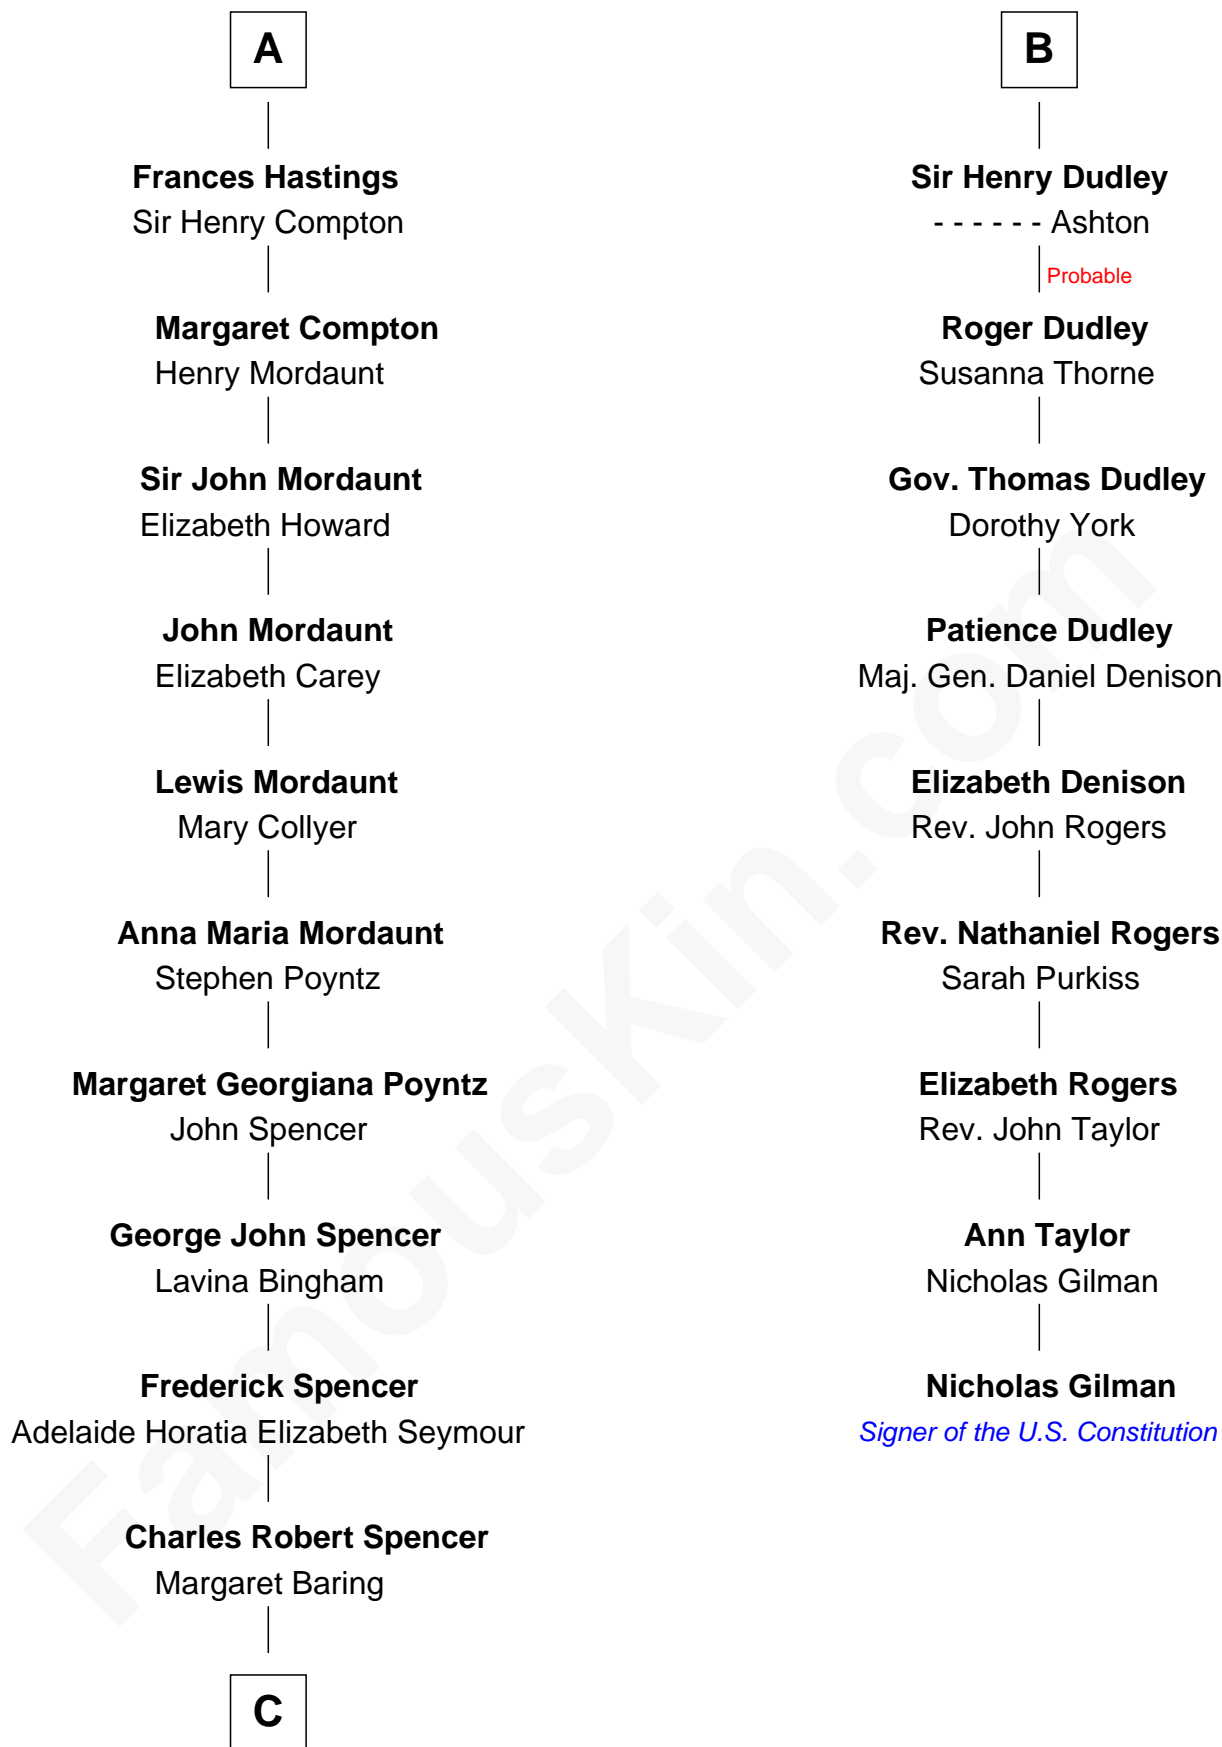

# FamousKin.com Relationship Chart of

**Prince William**

*Prince of Wales*

15th cousin 5 times removed of

**Nicholas Gilman**

*Signer of the U.S. Constitution*

**William III of Hainault**

Jeanne of Valois

**Philippa of Hainault**  
Edward III, King of England

**John of Gaunt**  
Katherine Roet

**Joan Beaufort**  
Sir Ralph Neville

**Sir Edward Neville**  
Elizabeth de Beauchamp

**Sir George Neville**  
Margaret Fenne

**Jane Neville**  
Sir Henry Pole

**Katherine Pole**  
Sir Francis Hastings

**A**

**Philippa of Hainault**  
Edward III, King of England

**John of Gaunt**  
Katherine Roet

**Joan Beaufort**  
Sir Ralph Neville

**Katherine Neville**  
Sir Thomas Strangeways

**Joan Strangeways**  
Sir William Willoughby

**Cecily Willoughby**  
Sir Edward Sutton

**Sir John Sutton**  
Cecily Grey

**B**

**C**

—  
**Albert Edward John Spencer**