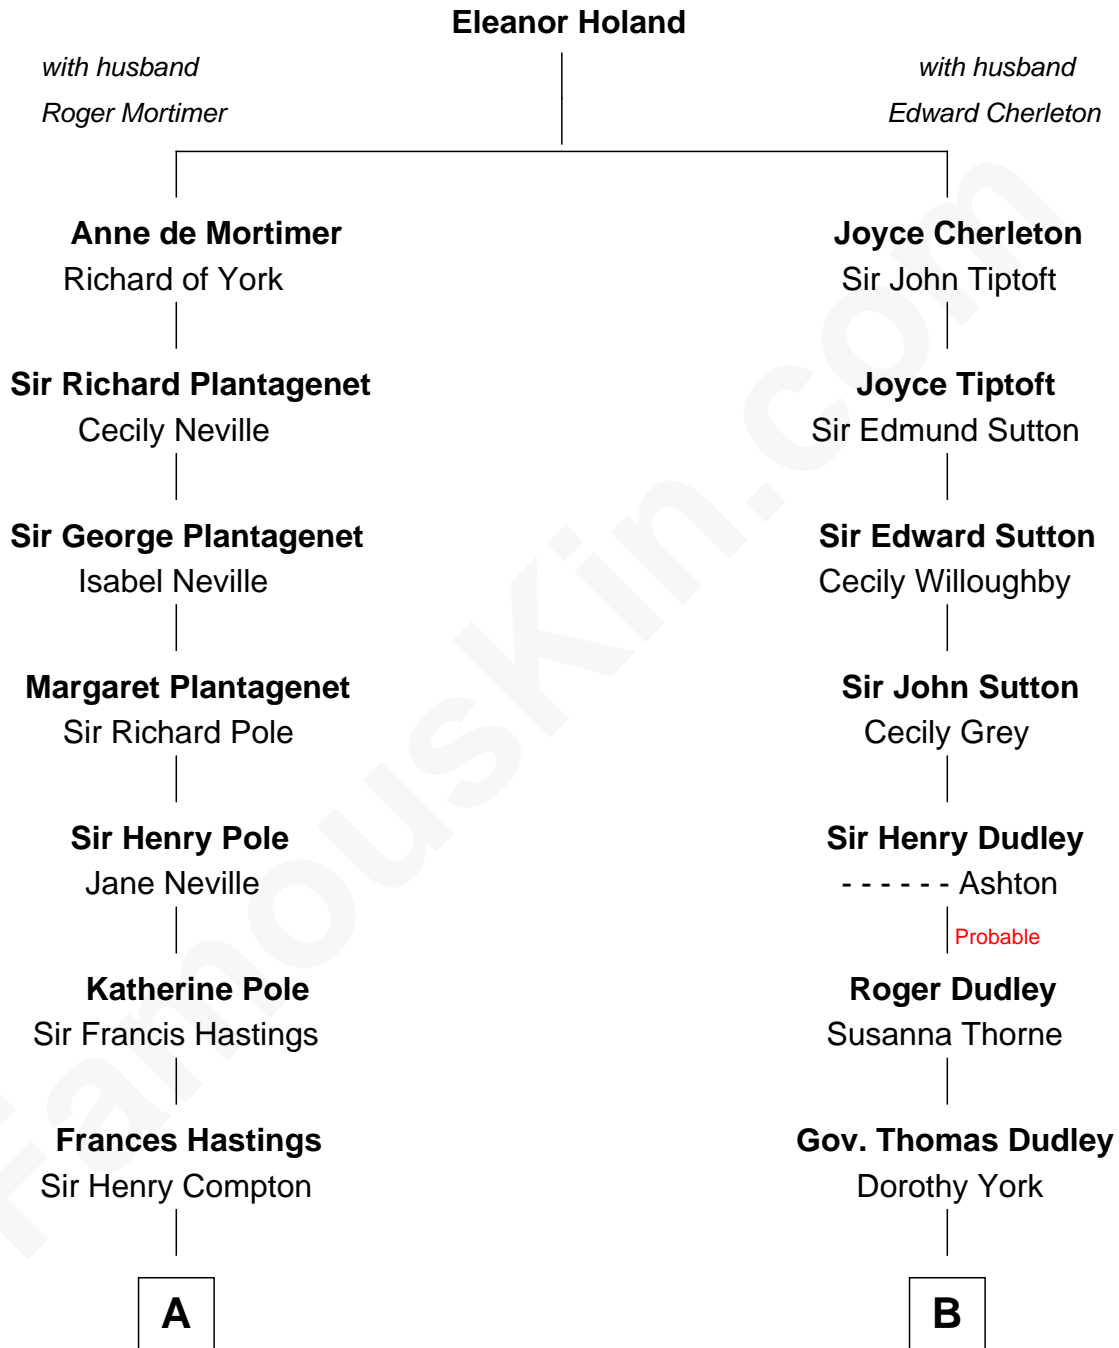

FamousKin.com Relationship Chart of

Prince William

Prince of Wales

12th cousin 7 times removed of

Nicholas Gilman

Signer of the U.S. Constitution

C

Edward John Spencer
Frances Ruth Burke Roche

Princess Diana Frances Spencer
Charles III, King of the United Kingdom

Prince William
Prince of Wales

FamousKin.com