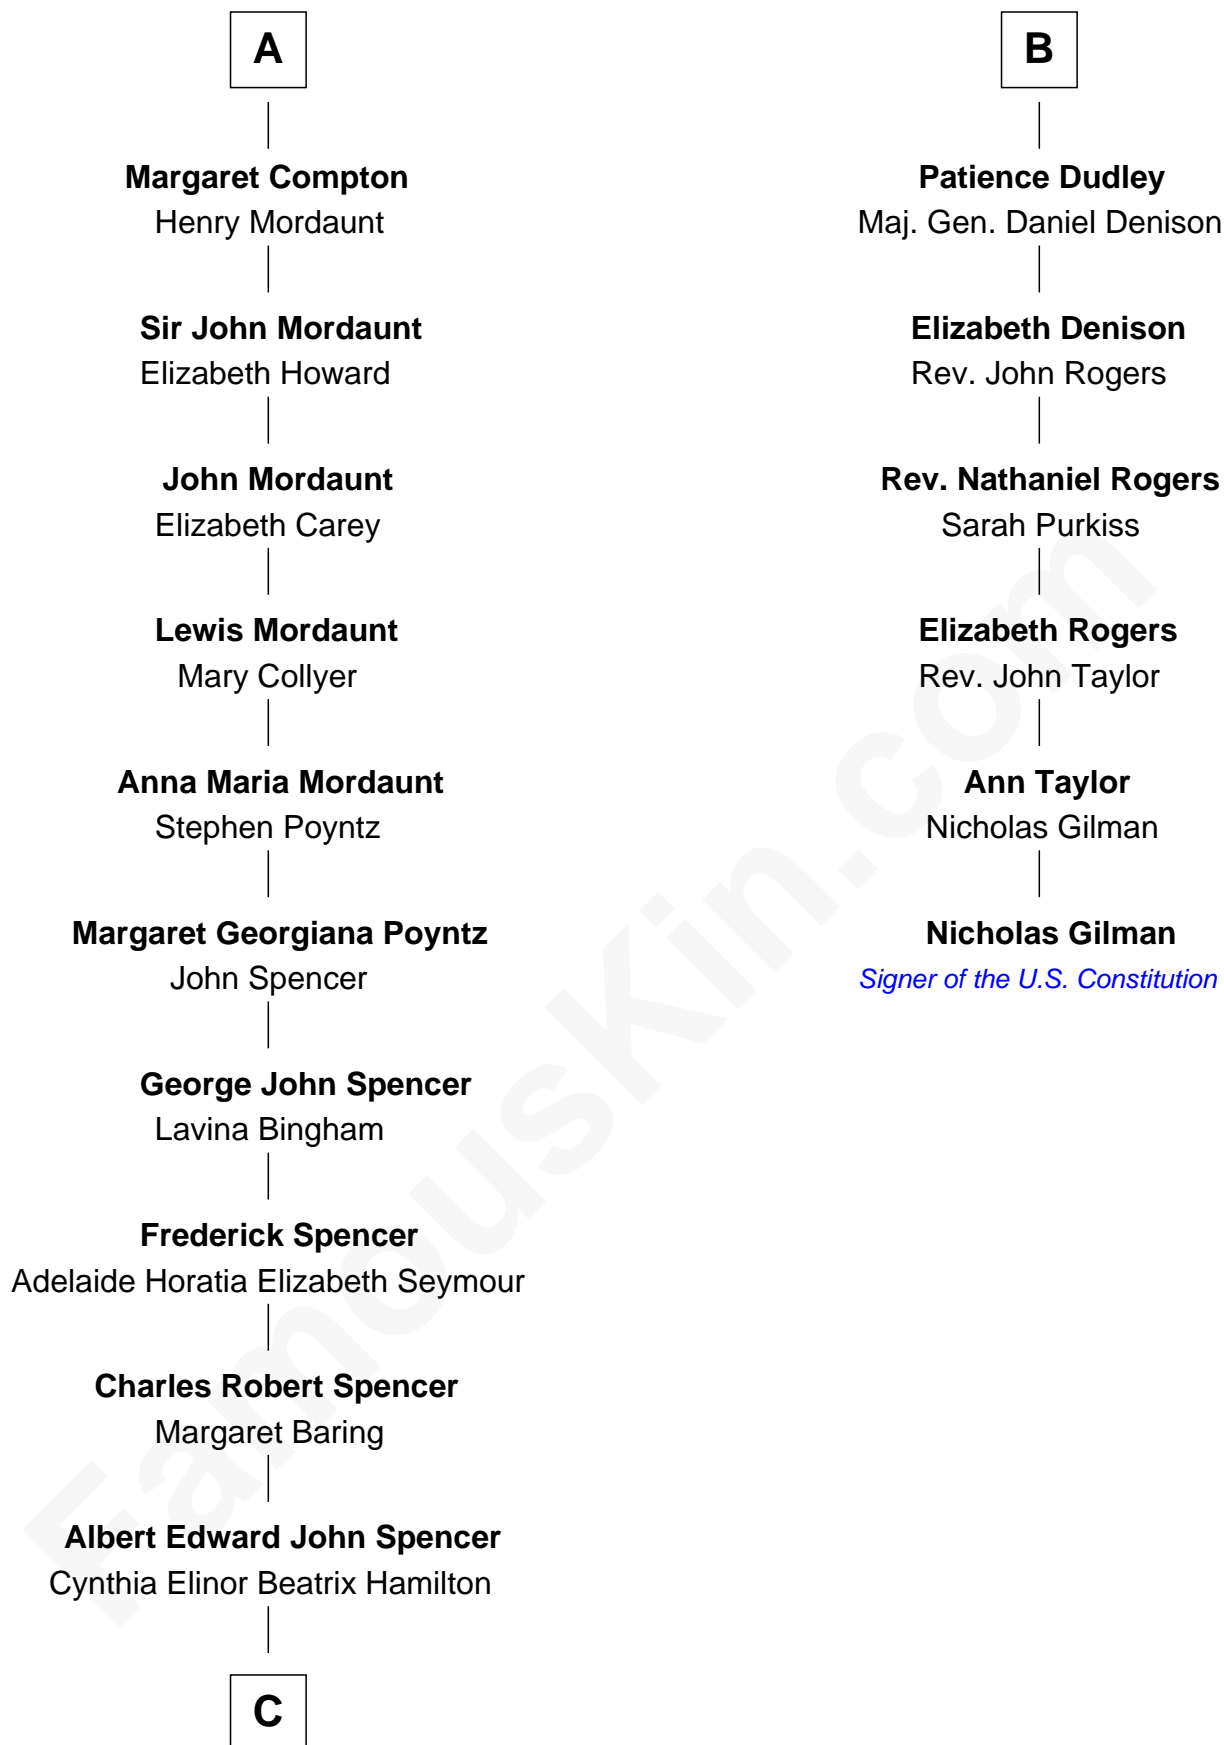

FamousKin.com Relationship Chart of

Prince William

Prince of Wales

12th cousin 7 times removed of

Nicholas Gilman

Signer of the U.S. Constitution

C

Edward John Spencer
Frances Ruth Burke Roche

Princess Diana Frances Spencer
Charles III, King of the United Kingdom

Prince William
Prince of Wales

FamousKin.com