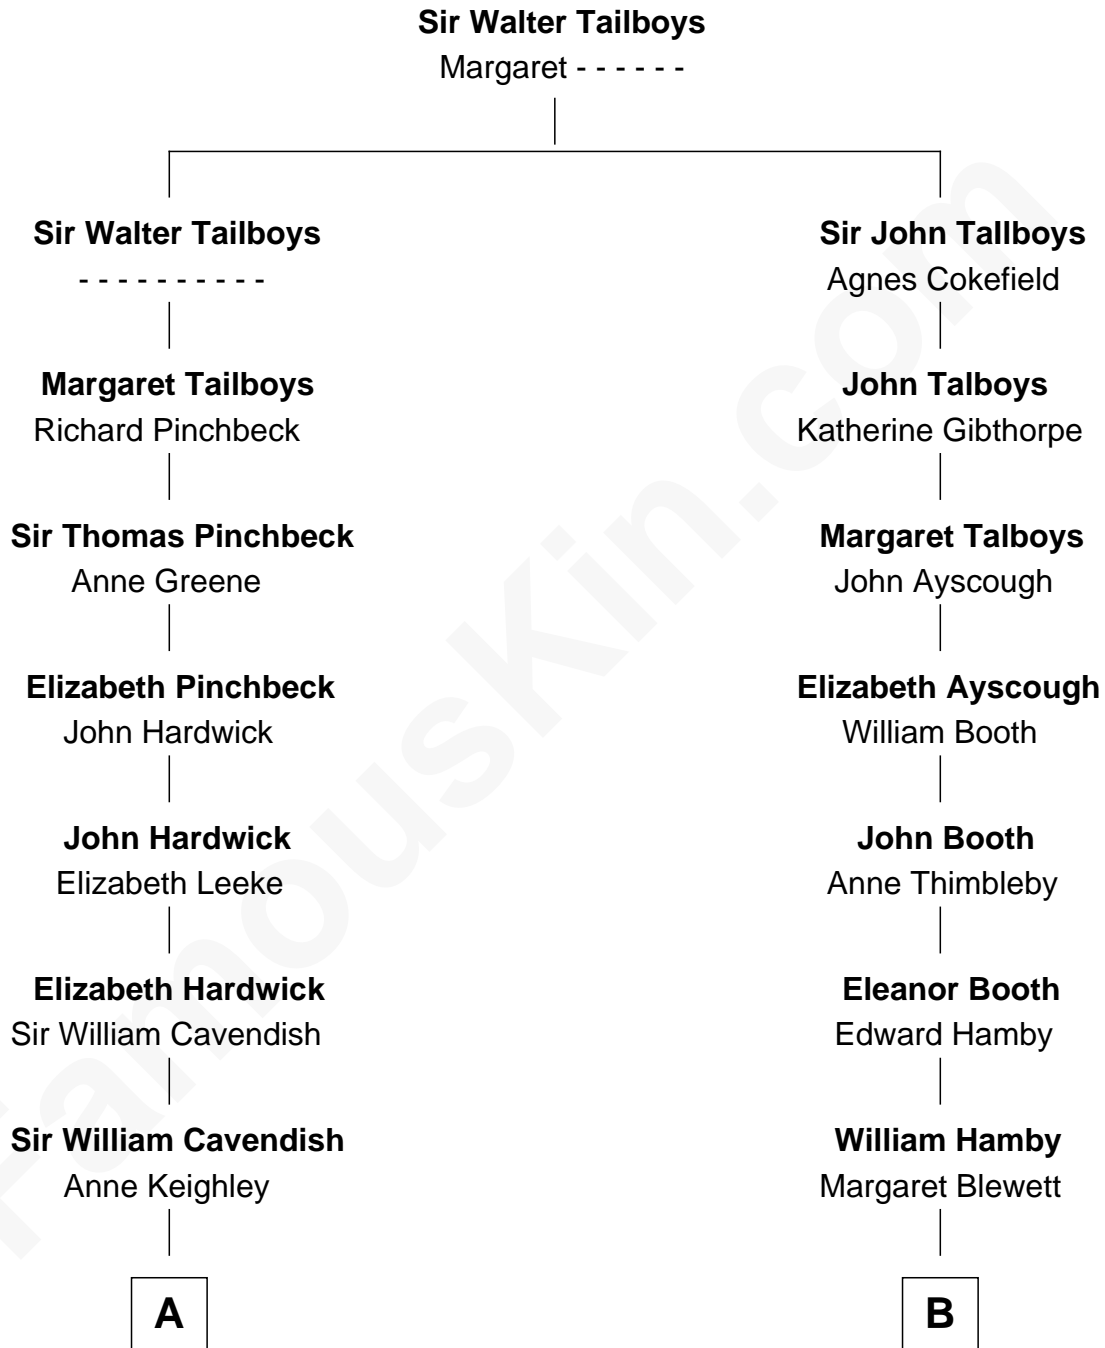

## Relationship Chart of

### Prince William

*Prince of Wales*

13th cousin 7 times removed of

**Nicholas Gilman**  
*Signer of the U.S. Constitution*

**A**

**William Cavendish**  
Christian Bruce

**William Cavendish**  
Elizabeth Cecil