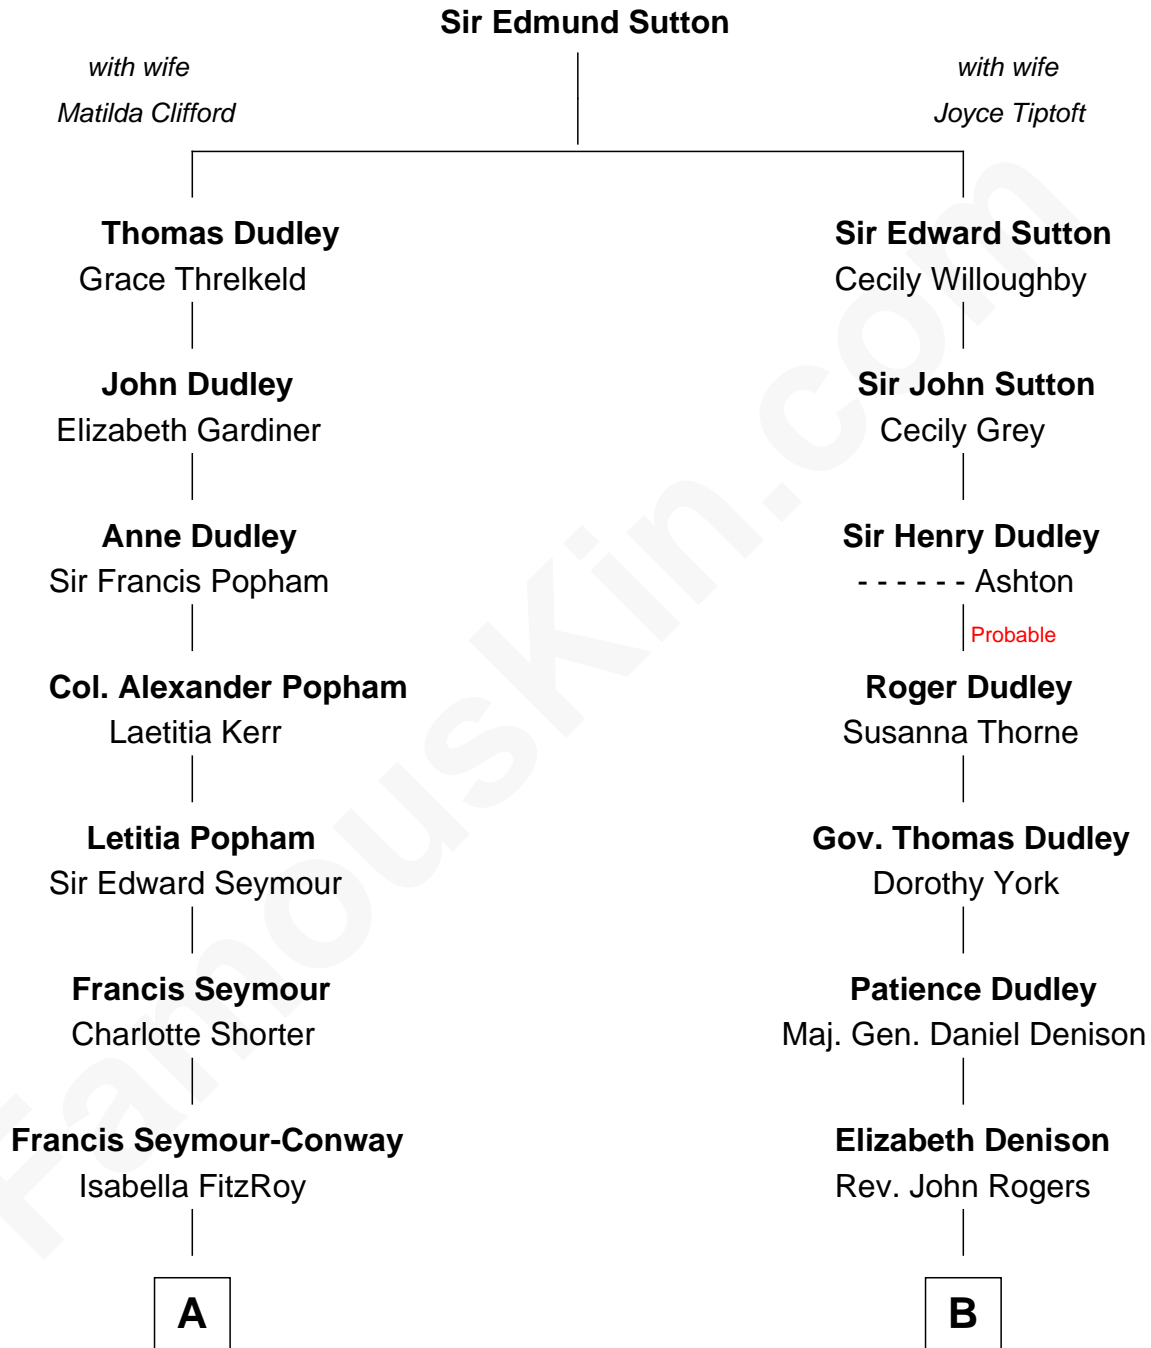

## Relationship Chart of

### Prince William

*Prince of Wales*

10th cousin 4 times removed of

**Nicholas Gilman**  
*Signer of the U.S. Constitution*

**A**

**Hugh Seymour-Conway**  
Anne Horatia Waldegrave

**Sir Horace Beauchamp Seymour**  
Elizabeth Malet Palk