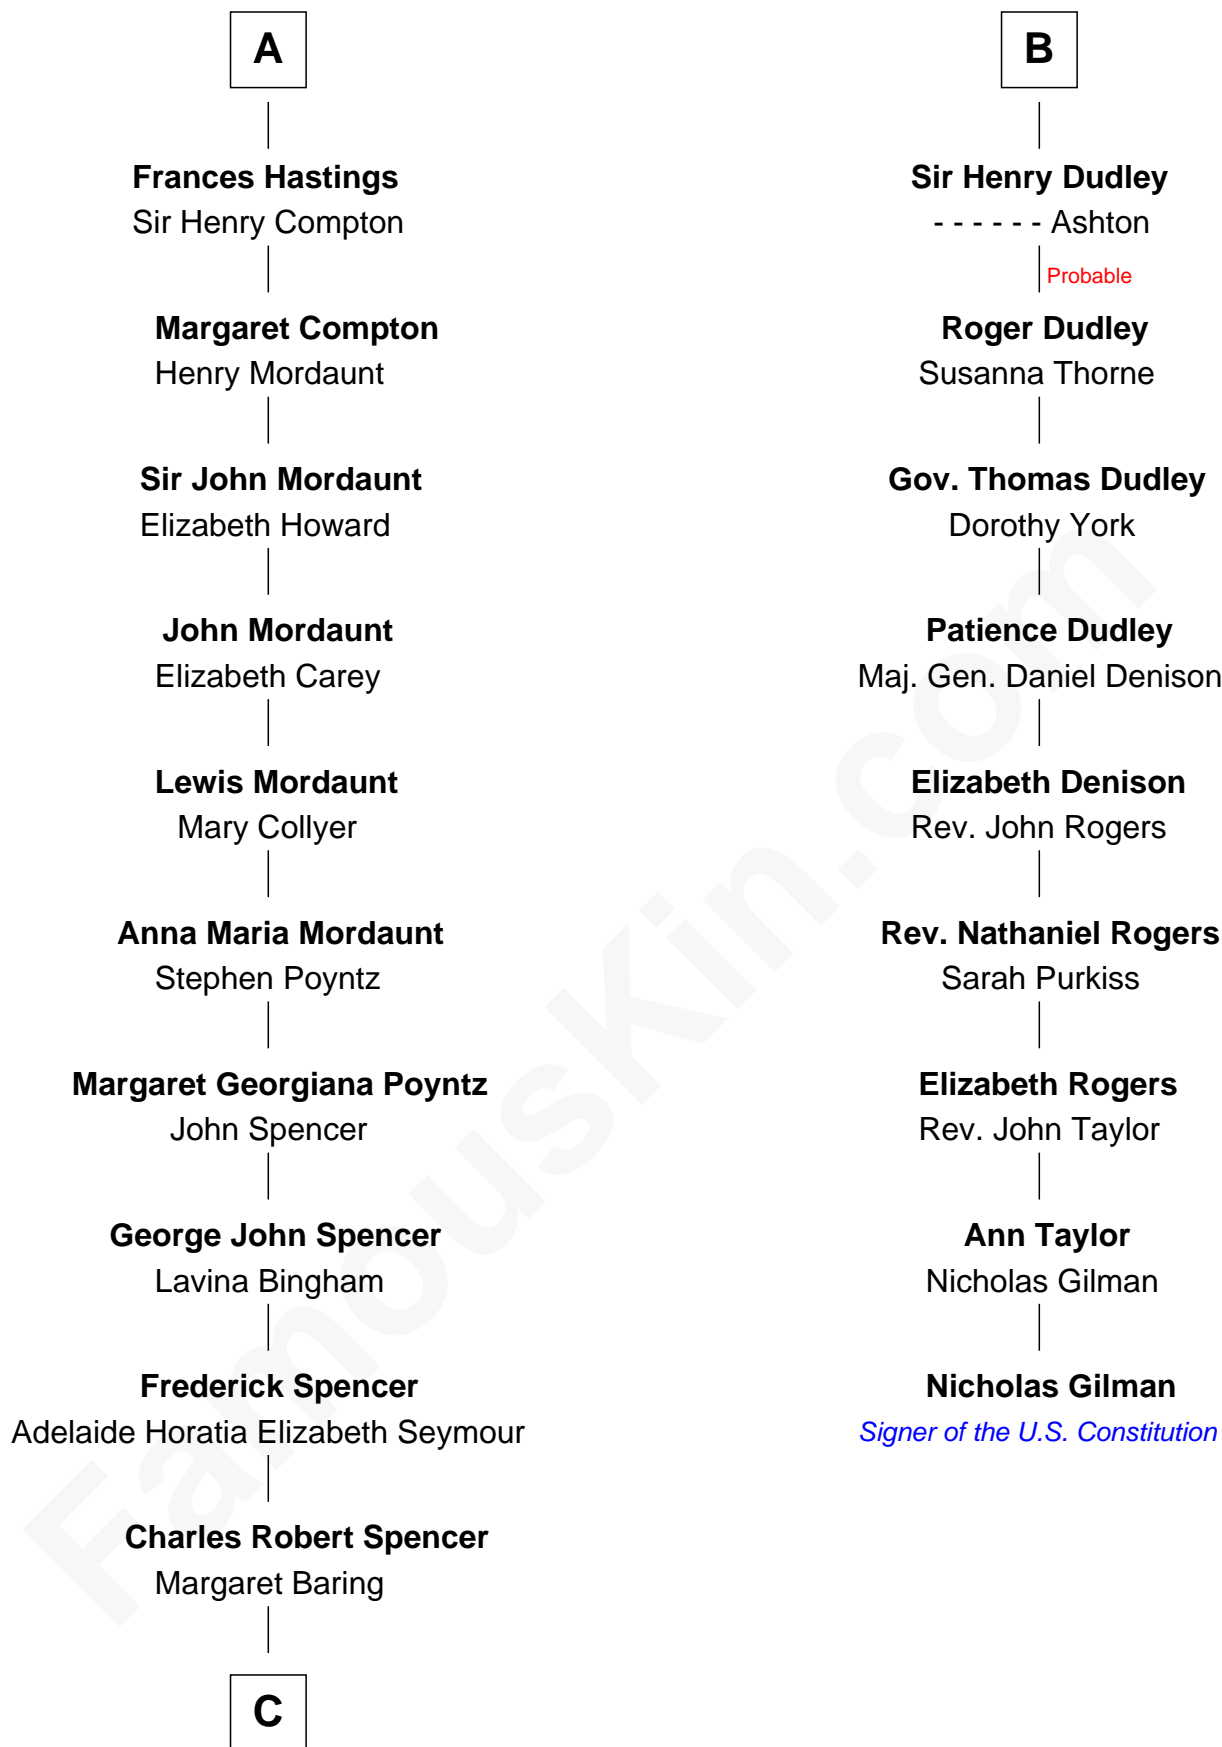

# FamousKin.com Relationship Chart of

**Prince William**

*Prince of Wales*

15th cousin 5 times removed of

**Nicholas Gilman**

*Signer of the U.S. Constitution*

**Sir Henry de Percy**

Eleanor de Arundel

**C**

—  
**Albert Edward John Spencer**

Cynthia Elinor Beatrix Hamilton

—  
**Edward John Spencer**

Frances Ruth Burke Roche

—  
**Princess Diana Frances Spencer**

Charles III, King of the United Kingdom

—  
**Prince William**