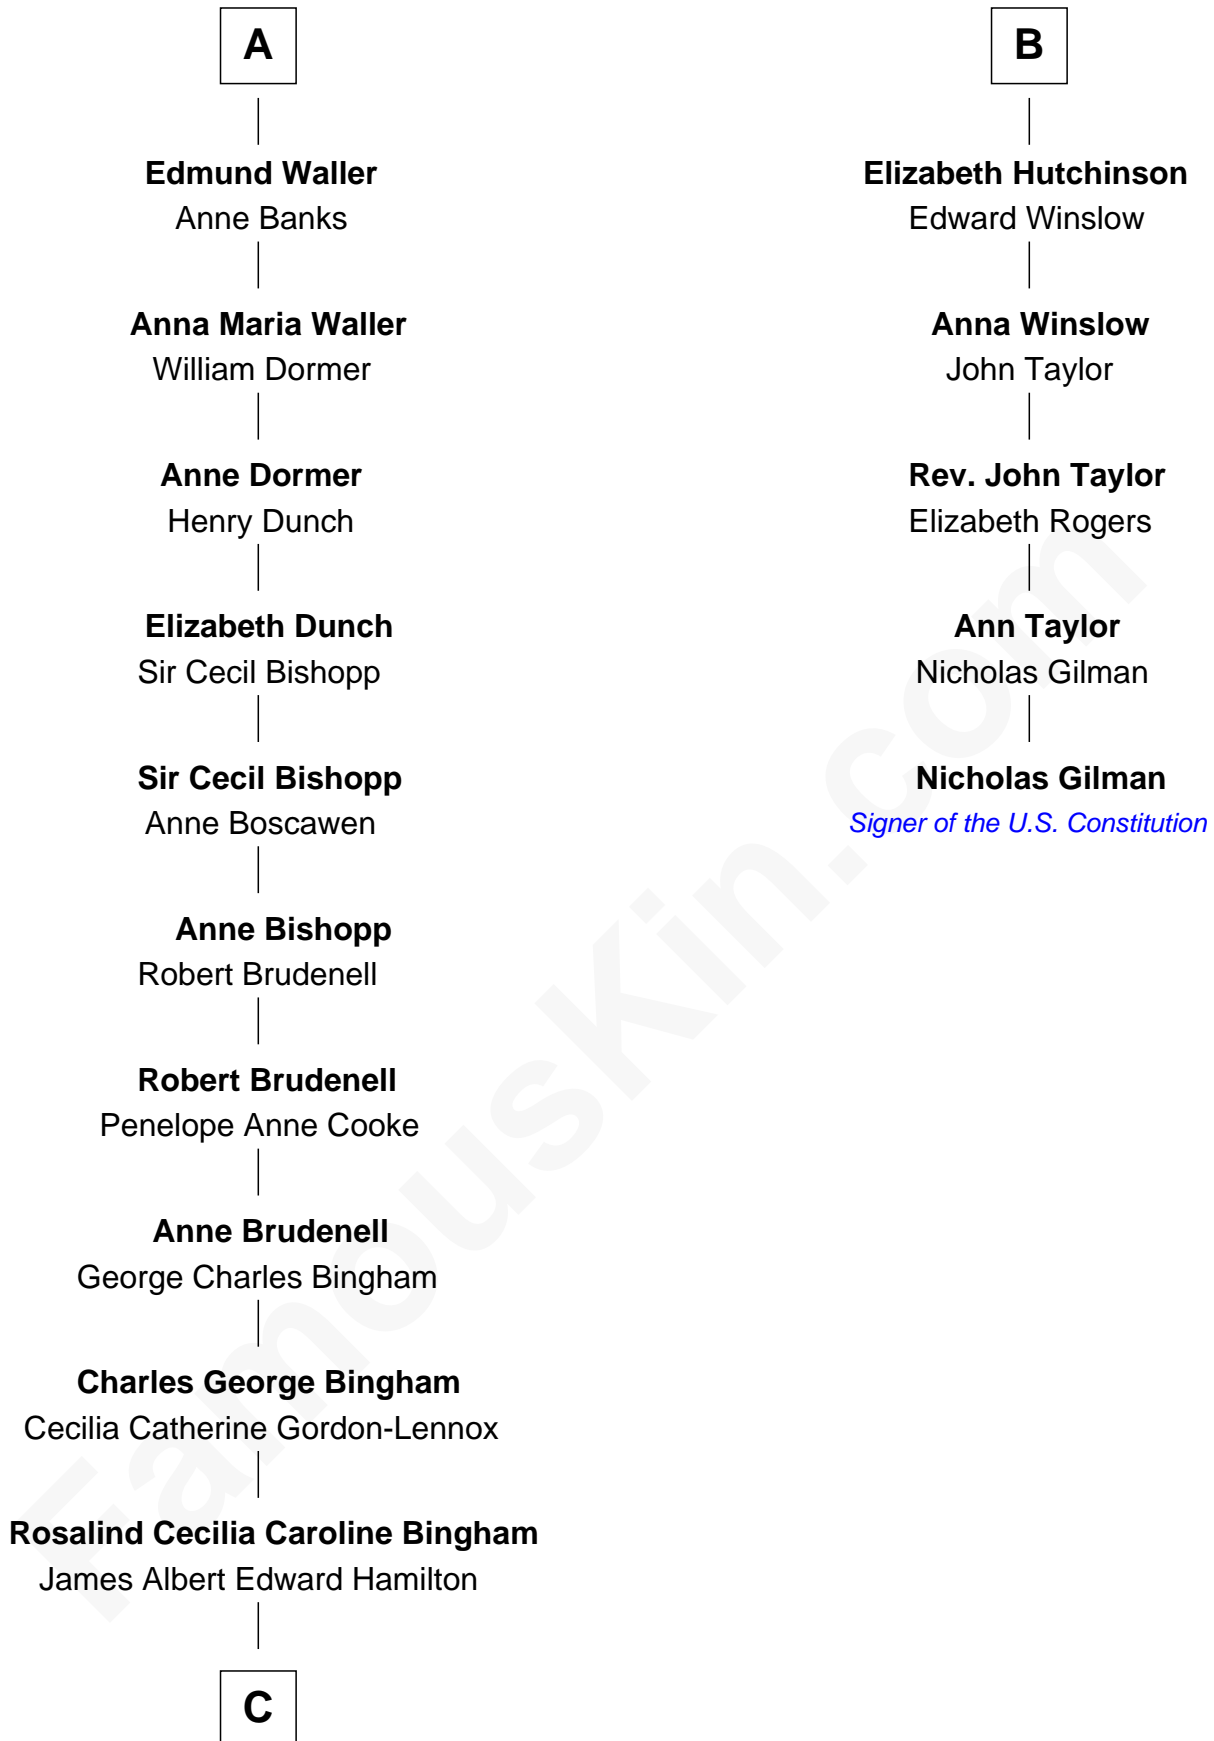

FamousKin.com Relationship Chart of

Prince William

Prince of Wales

11th cousin 9 times removed of

Nicholas Gilman

Signer of the U.S. Constitution

Sir Hugh Willoughby

Margaret Freville

Margaret Blewett

Robert Hamby

Elizabeth Arnold

Katherine Hamby

Edward Hutchinson

B

C

Cynthia Elinor Beatrix Hamilton

Albert Edward John Spencer

Edward John Spencer

Frances Ruth Burke Roche

Princess Diana Frances Spencer

Charles III, King of the United Kingdom

Prince William

Prince of Wales

FamousKin.com