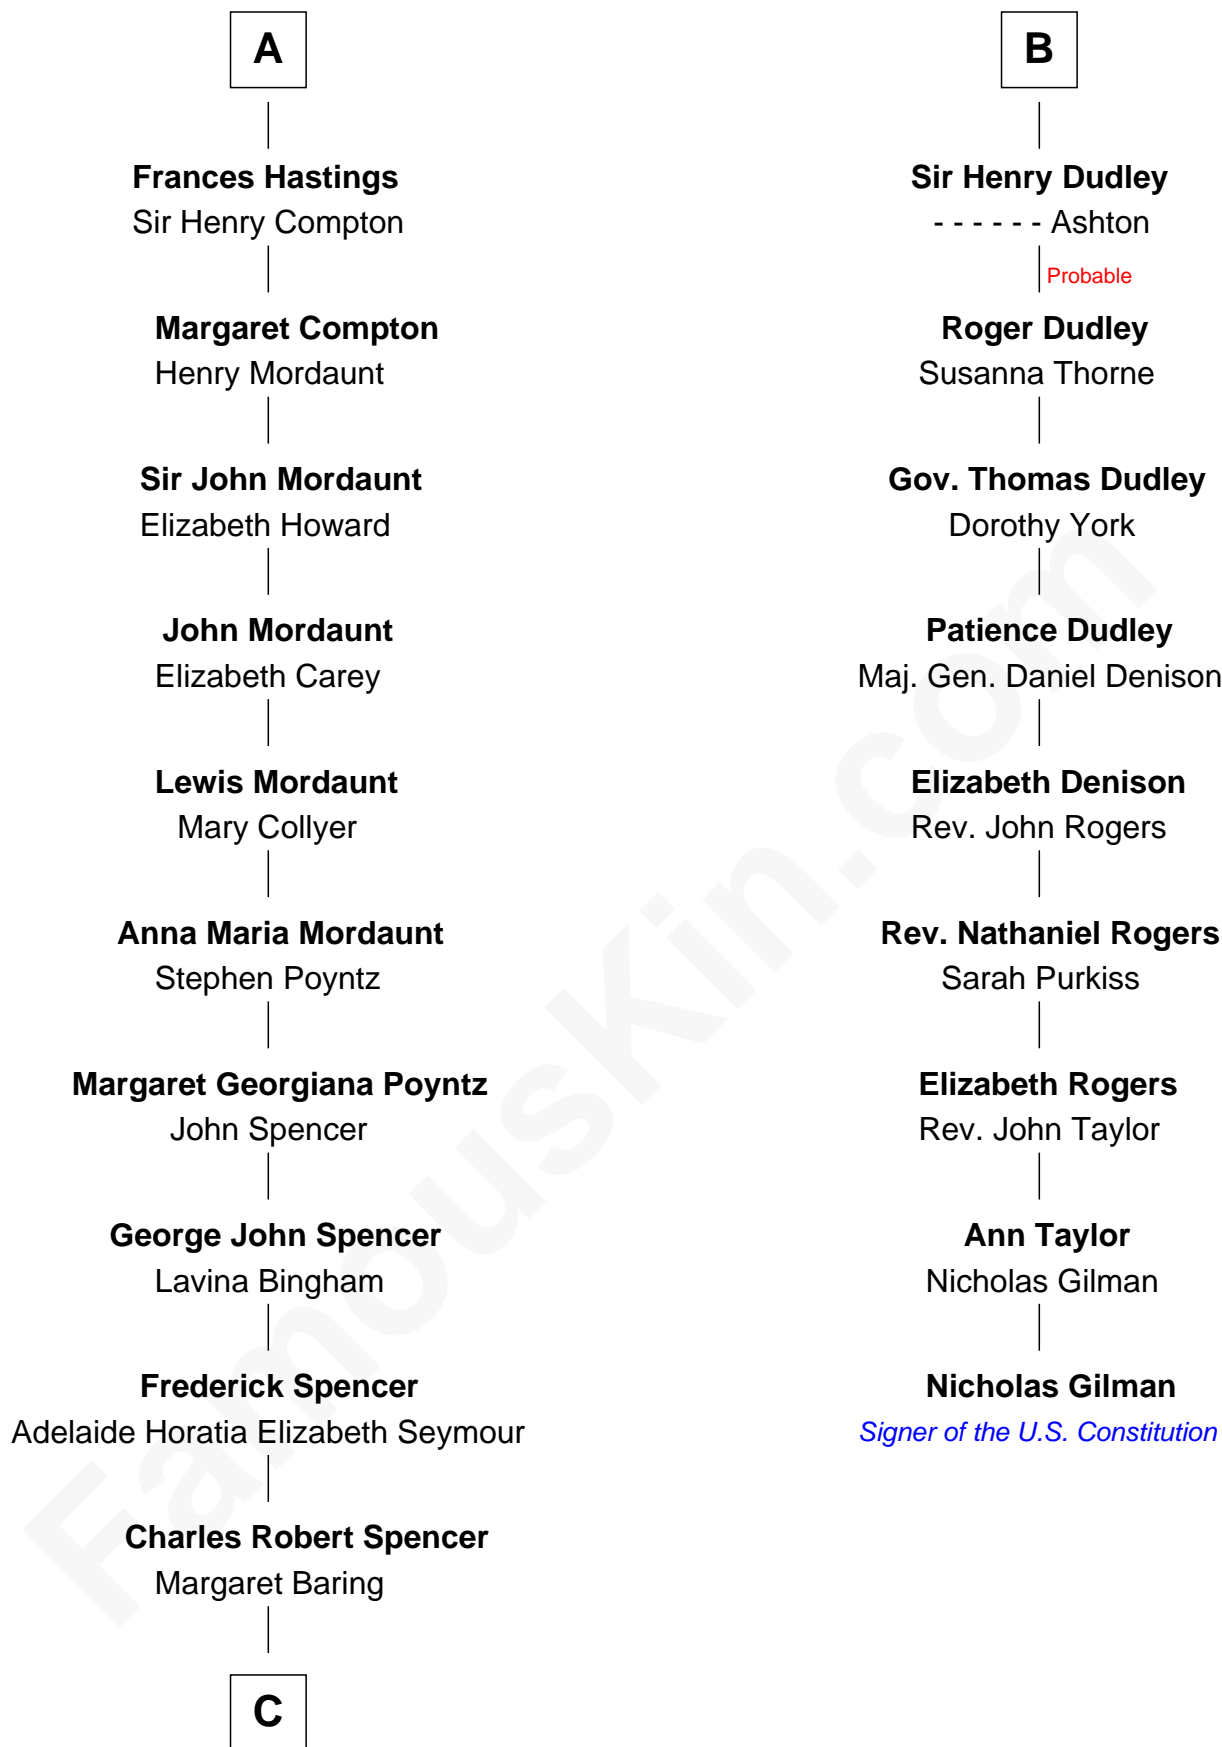

FamousKin.com Relationship Chart of

Prince William

Prince of Wales

15th cousin 5 times removed of

Nicholas Gilman

Signer of the U.S. Constitution

C

—
Albert Edward John Spencer

Cynthia Elinor Beatrix Hamilton

—
Edward John Spencer

Frances Ruth Burke Roche

—
Princess Diana Frances Spencer

Charles III, King of the United Kingdom

—
Prince William

Prince of Wales