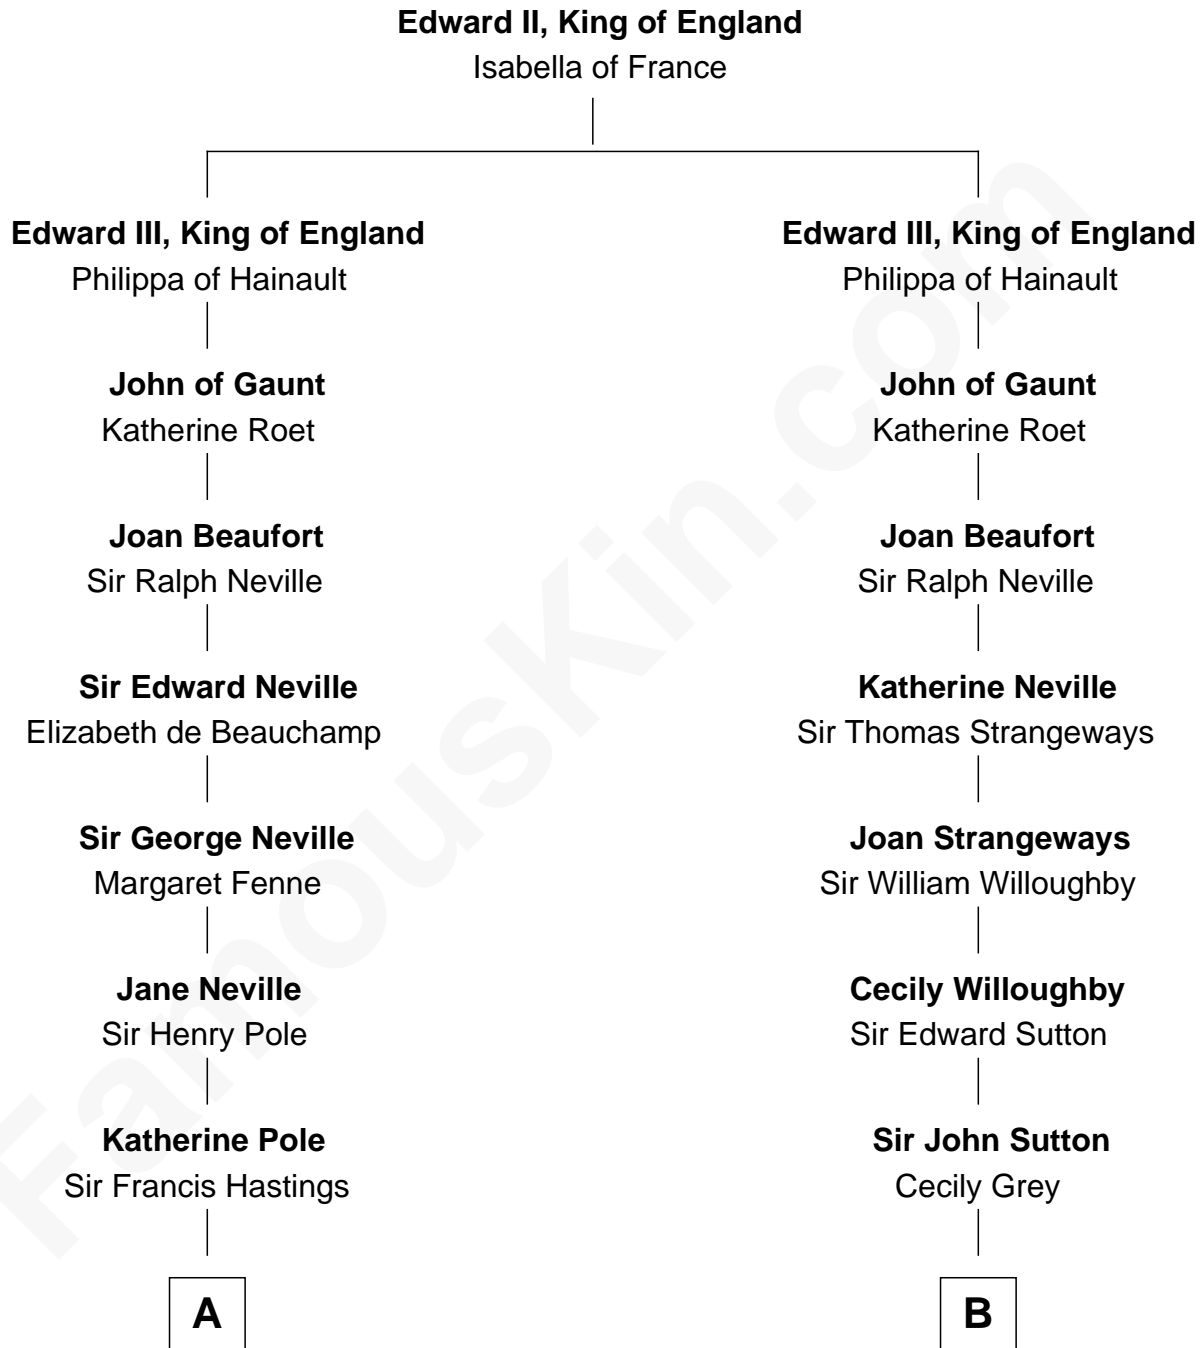

FamousKin.com Relationship Chart of

Prince William

Prince of Wales

15th cousin 5 times removed of

Nicholas Gilman

Signer of the U.S. Constitution

C

—
Albert Edward John Spencer

Cynthia Elinor Beatrix Hamilton

—
Edward John Spencer

Frances Ruth Burke Roche

—
Princess Diana Frances Spencer

Charles III, King of the United Kingdom

—
Prince William

Prince of Wales