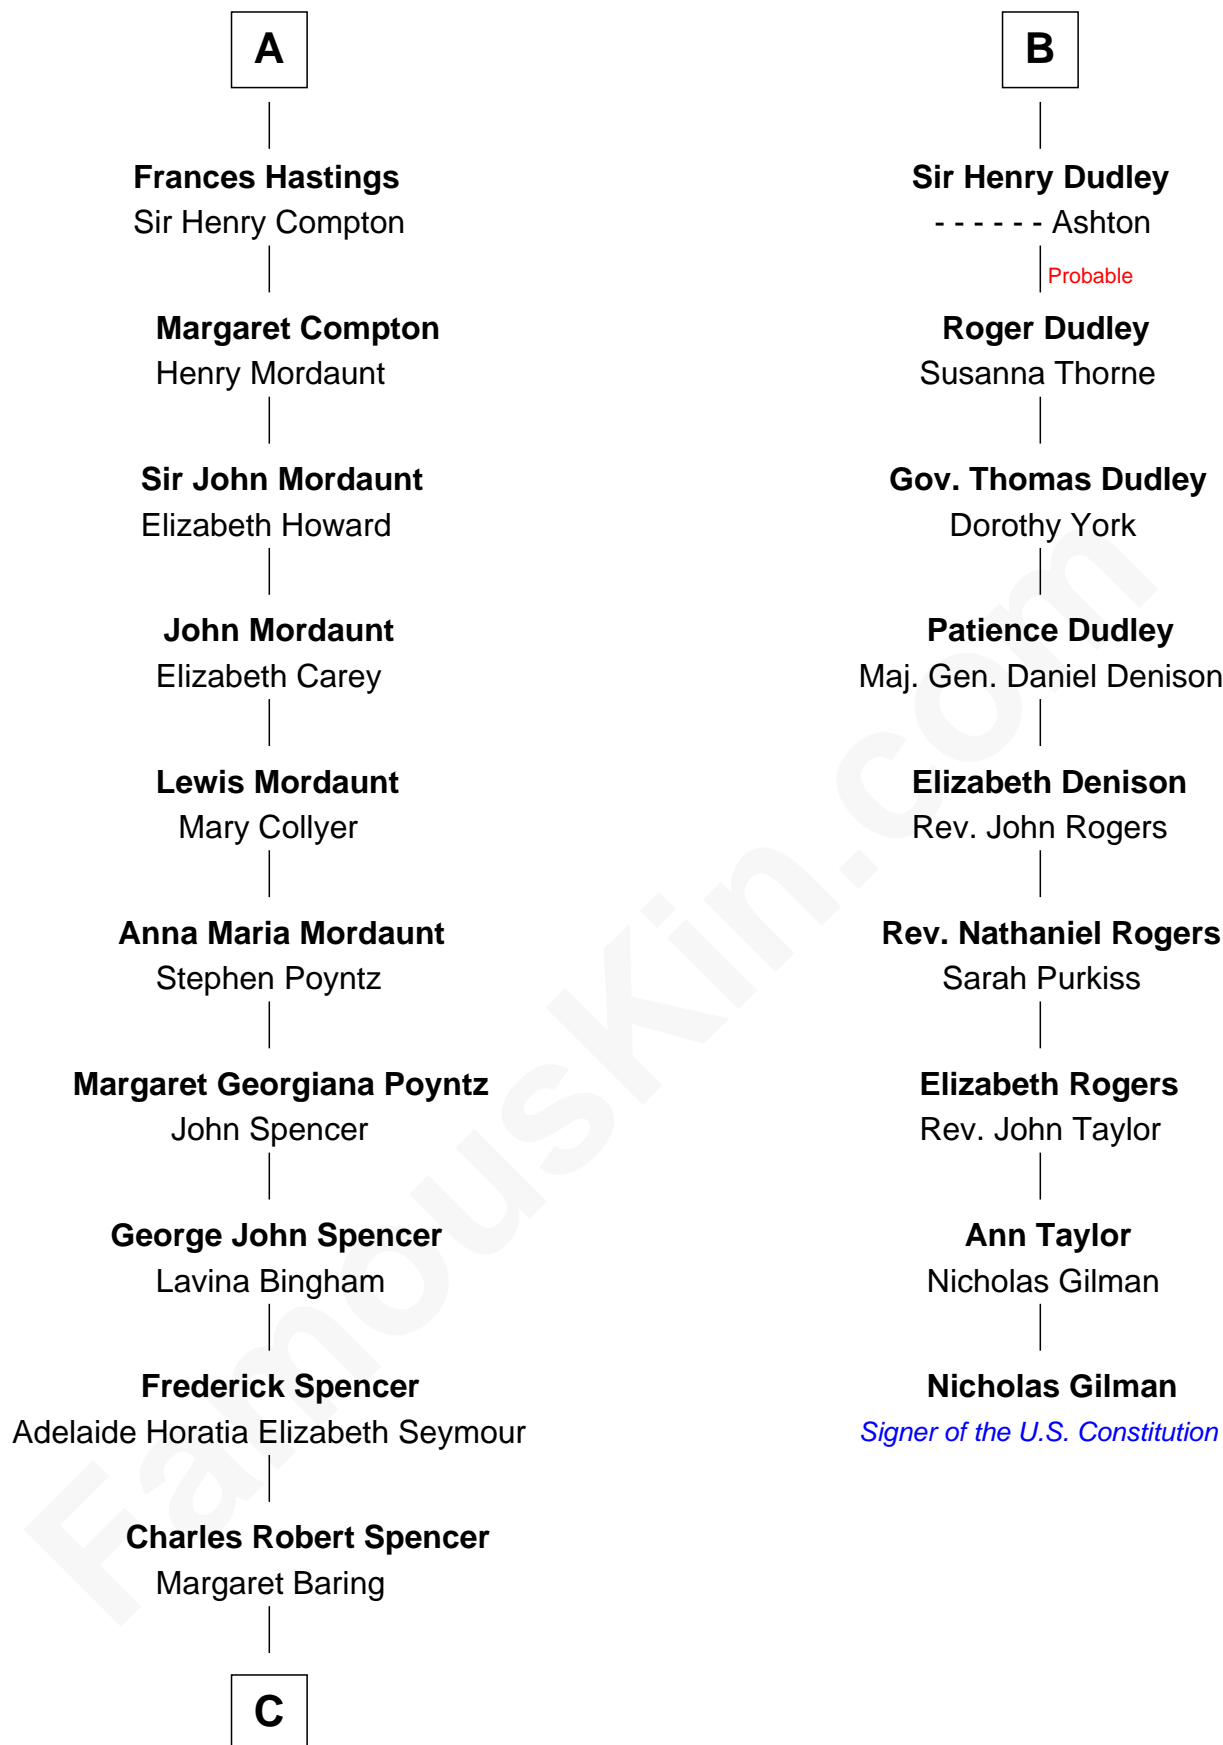

FamousKin.com Relationship Chart of

Prince William

Prince of Wales

15th cousin 5 times removed of

Nicholas Gilman

Signer of the U.S. Constitution

C

—
Albert Edward John Spencer

Cynthia Elinor Beatrix Hamilton

—
Edward John Spencer

Frances Ruth Burke Roche

—
Princess Diana Frances Spencer

Charles III, King of the United Kingdom

—
Prince William

Prince of Wales