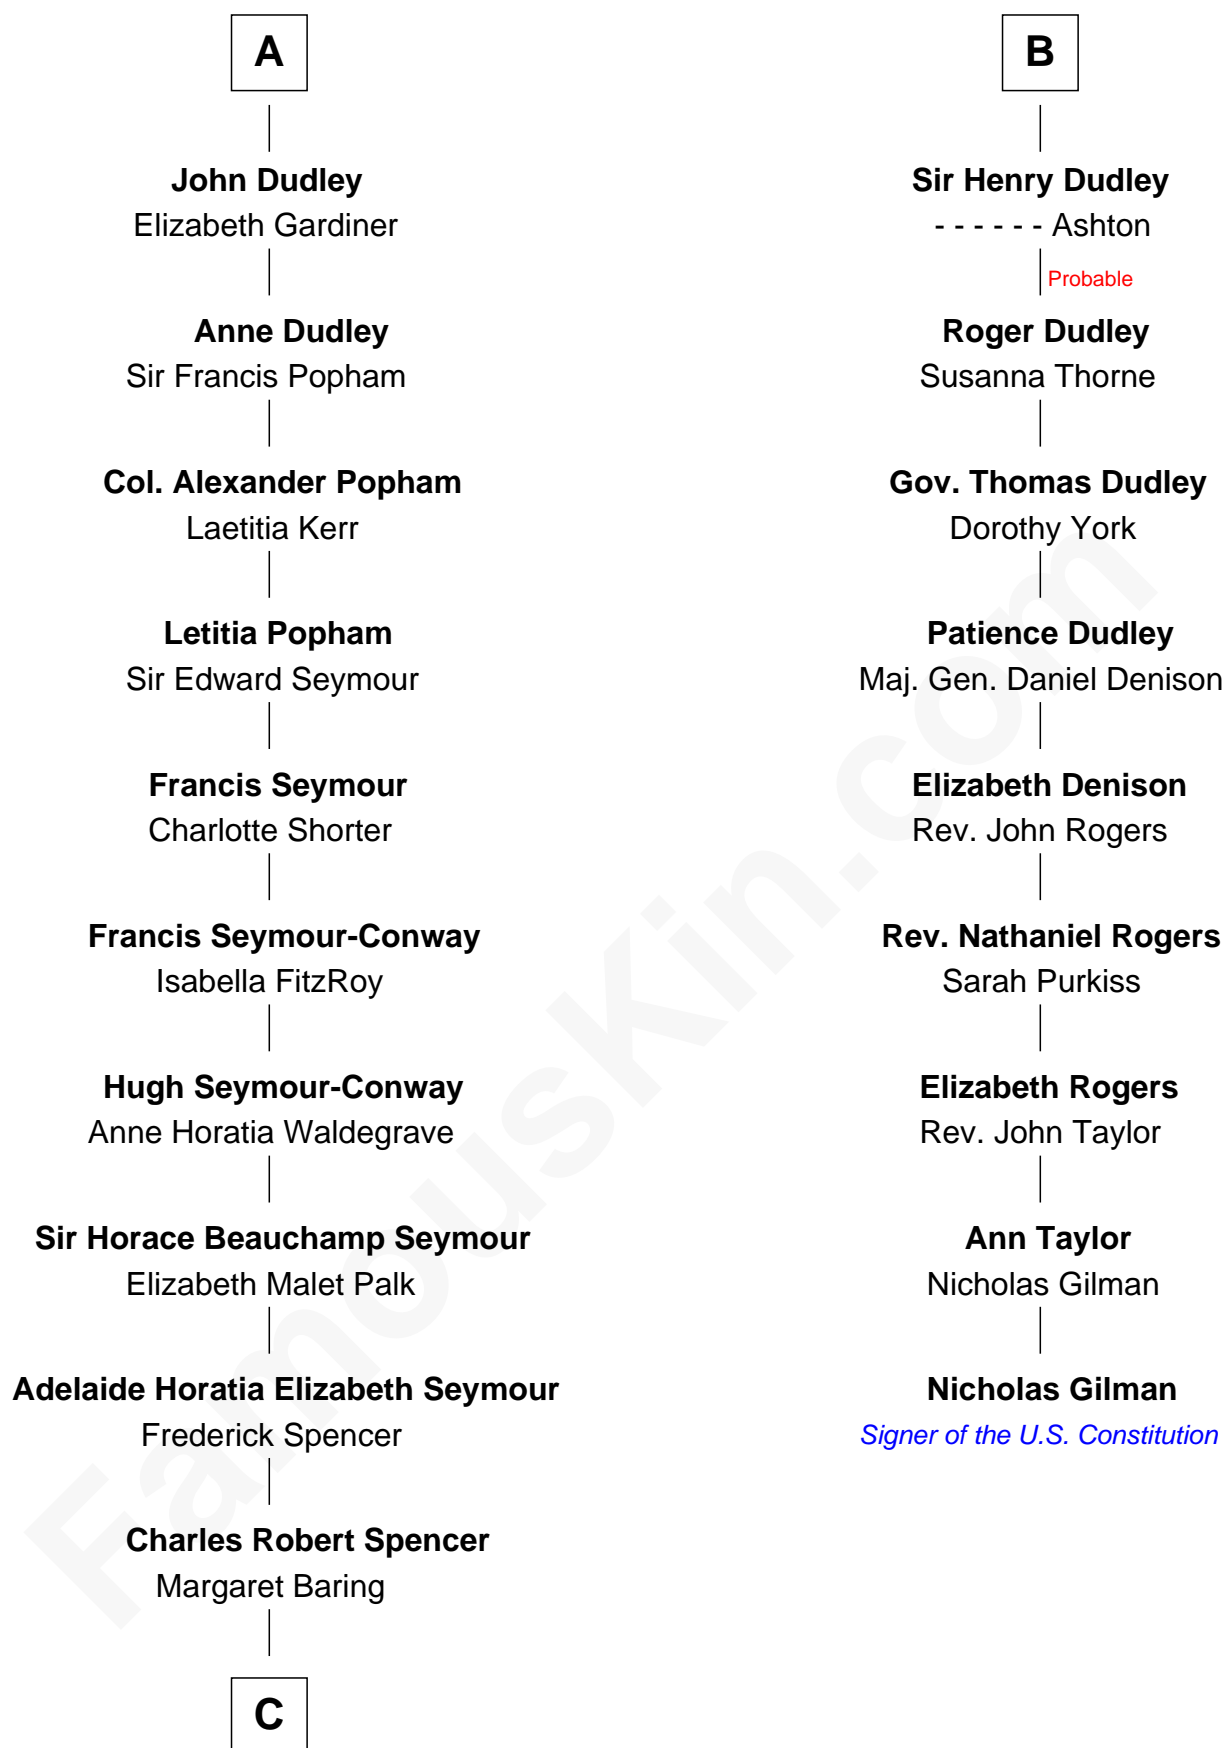

FamousKin.com Relationship Chart of

Prince William

Prince of Wales

15th cousin 5 times removed of

Nicholas Gilman

Signer of the U.S. Constitution

Henry Plantagenet

Maud de Chaworth

Sir Edmund Sutton

Sir Edward Sutton

Cecily Willoughby

Sir John Sutton

Cecily Grey

B

C

Albert Edward John Spencer

Cynthia Elinor Beatrix Hamilton

Edward John Spencer

Frances Ruth Burke Roche

Princess Diana Frances Spencer

Charles III, King of the United Kingdom

Prince William

Prince of Wales