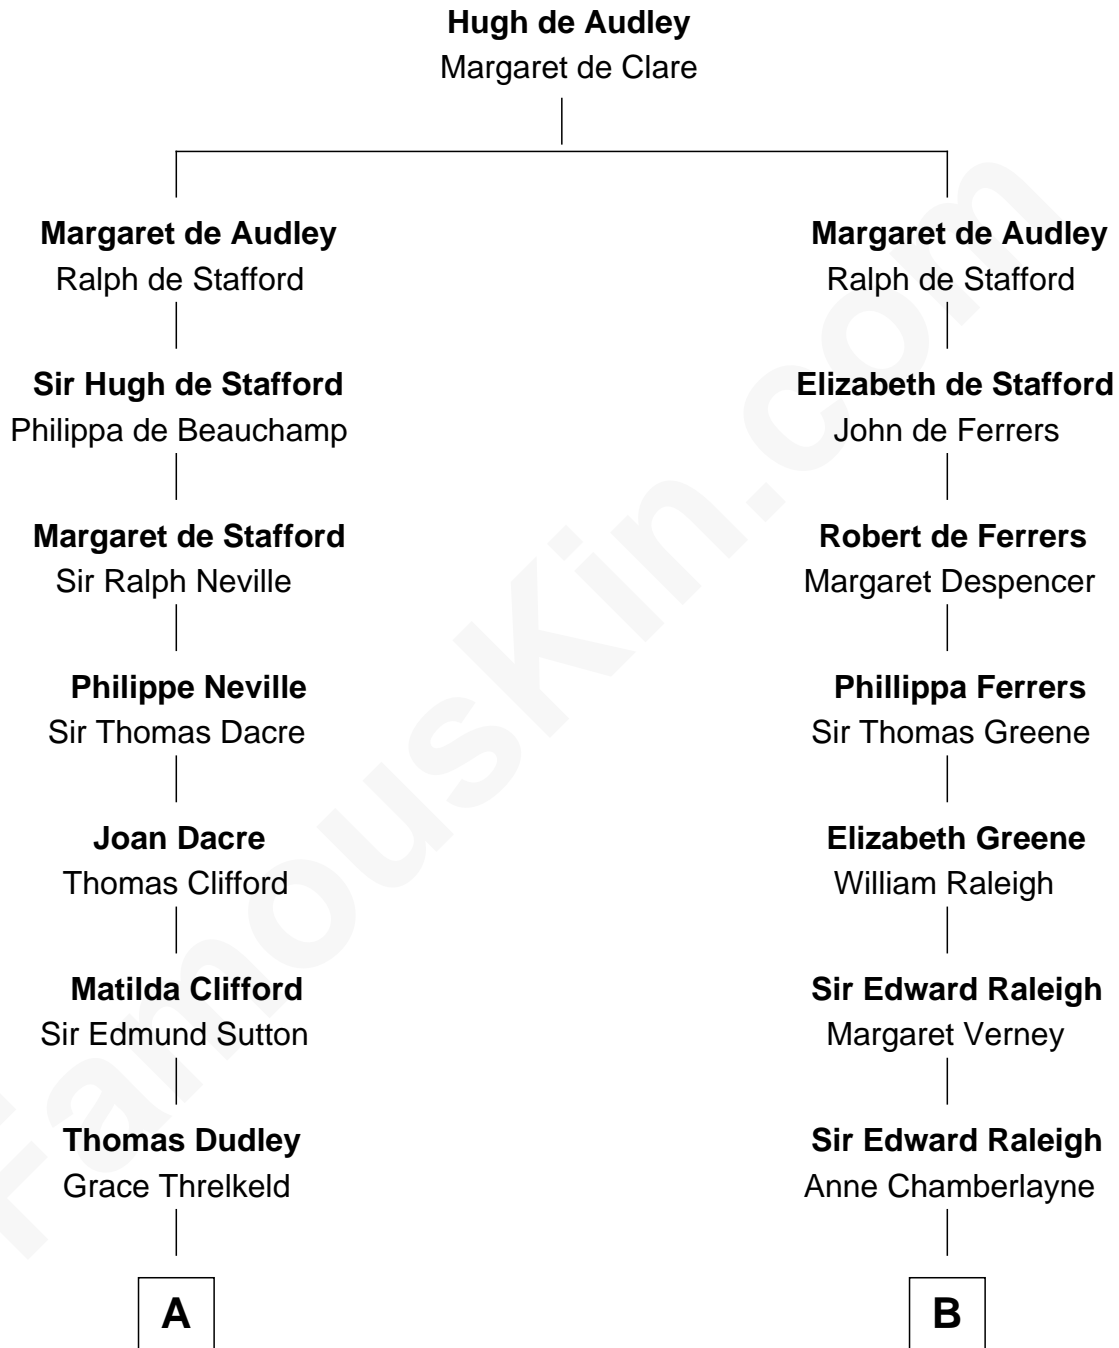

FamousKin.com Relationship Chart of

Prince William

Prince of Wales

16th cousin 4 times removed of

Nicholas Gilman

Signer of the U.S. Constitution

C

Albert Edward John Spencer

Cynthia Elinor Beatrix Hamilton

Edward John Spencer

Frances Ruth Burke Roche

Princess Diana Frances Spencer

Charles III, King of the United Kingdom

Prince William

Prince of Wales