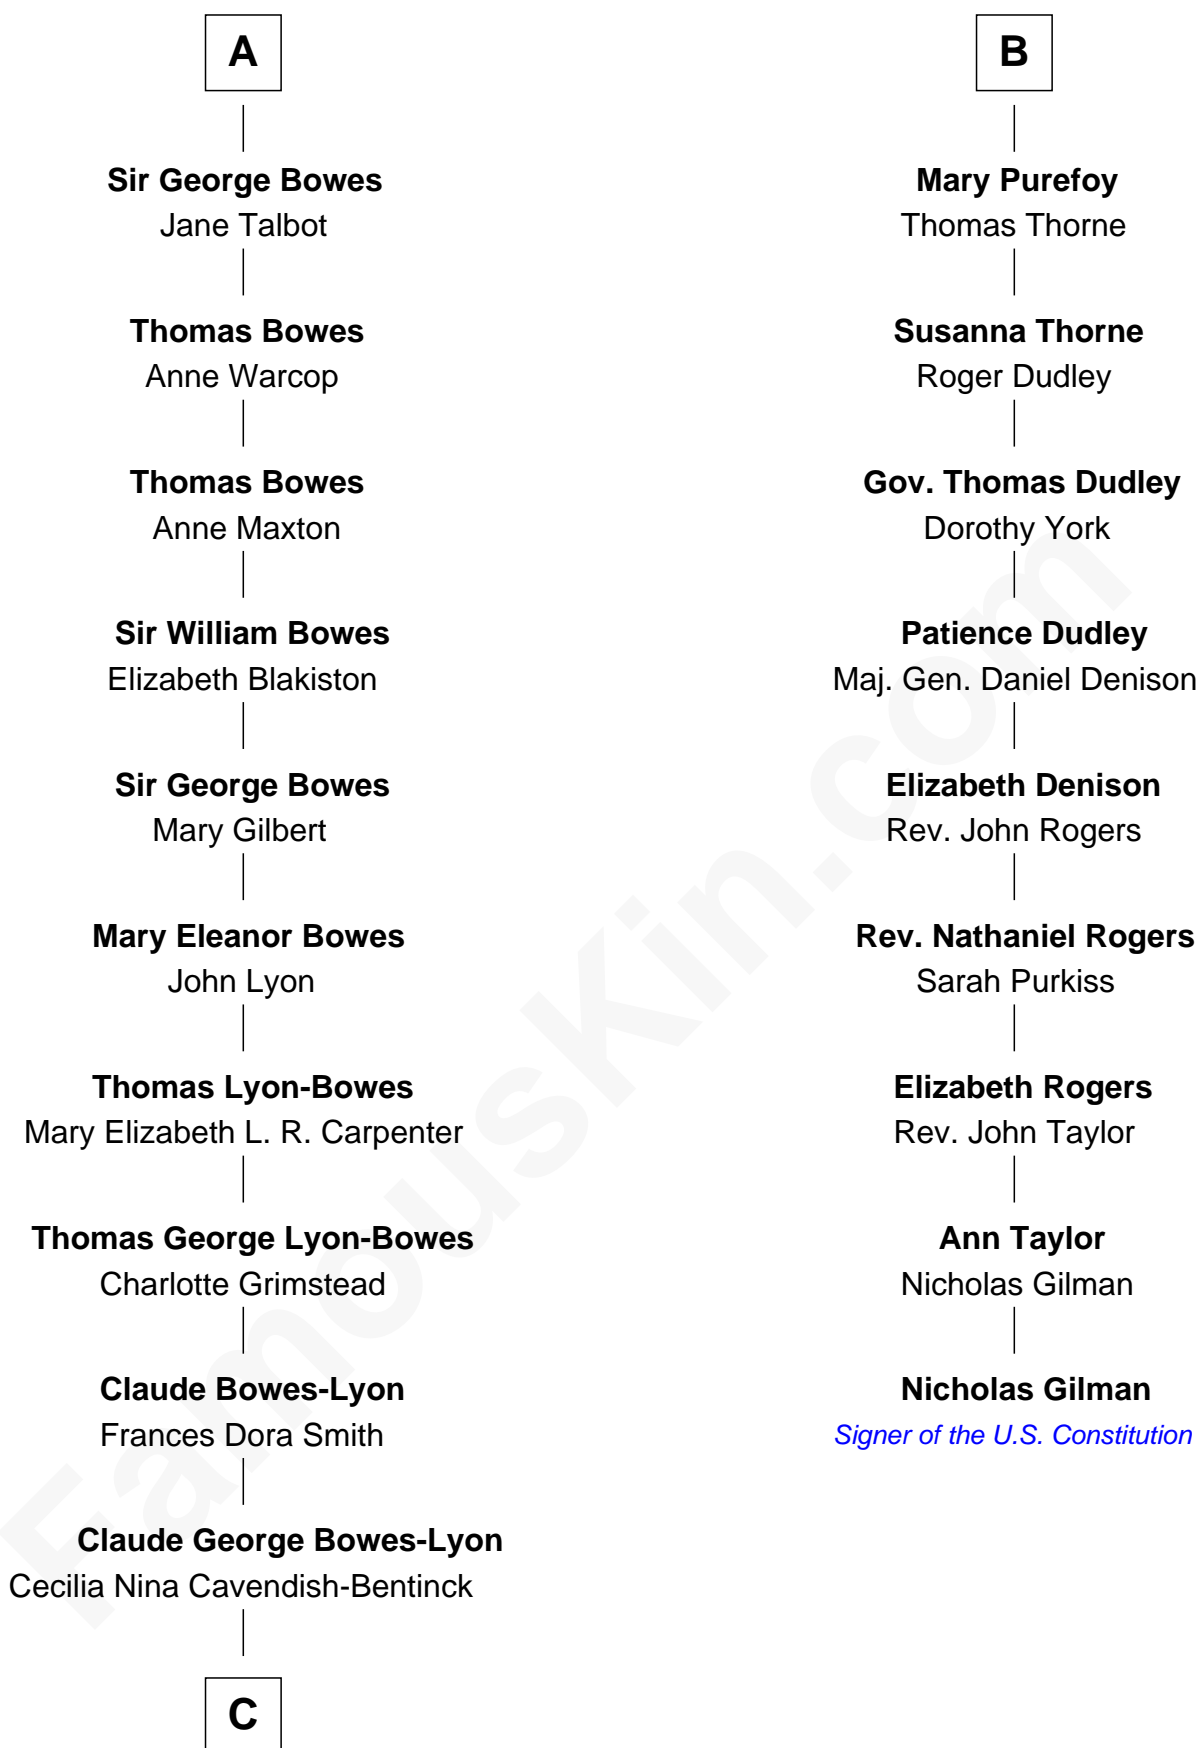

FamousKin.com Relationship Chart of

Prince William

Prince of Wales

15th cousin 5 times removed of

Nicholas Gilman

Signer of the U.S. Constitution

Sir John Marmion

Maud de Furnival

C

Elizabeth Bowes-Lyon

George VI, King of the United Kingdom

Elizabeth II, Queen of the United Kingdom

Prince Philip of Edinburgh

Charles III, King of the United Kingdom

Princess Diana Frances Spencer

Prince William