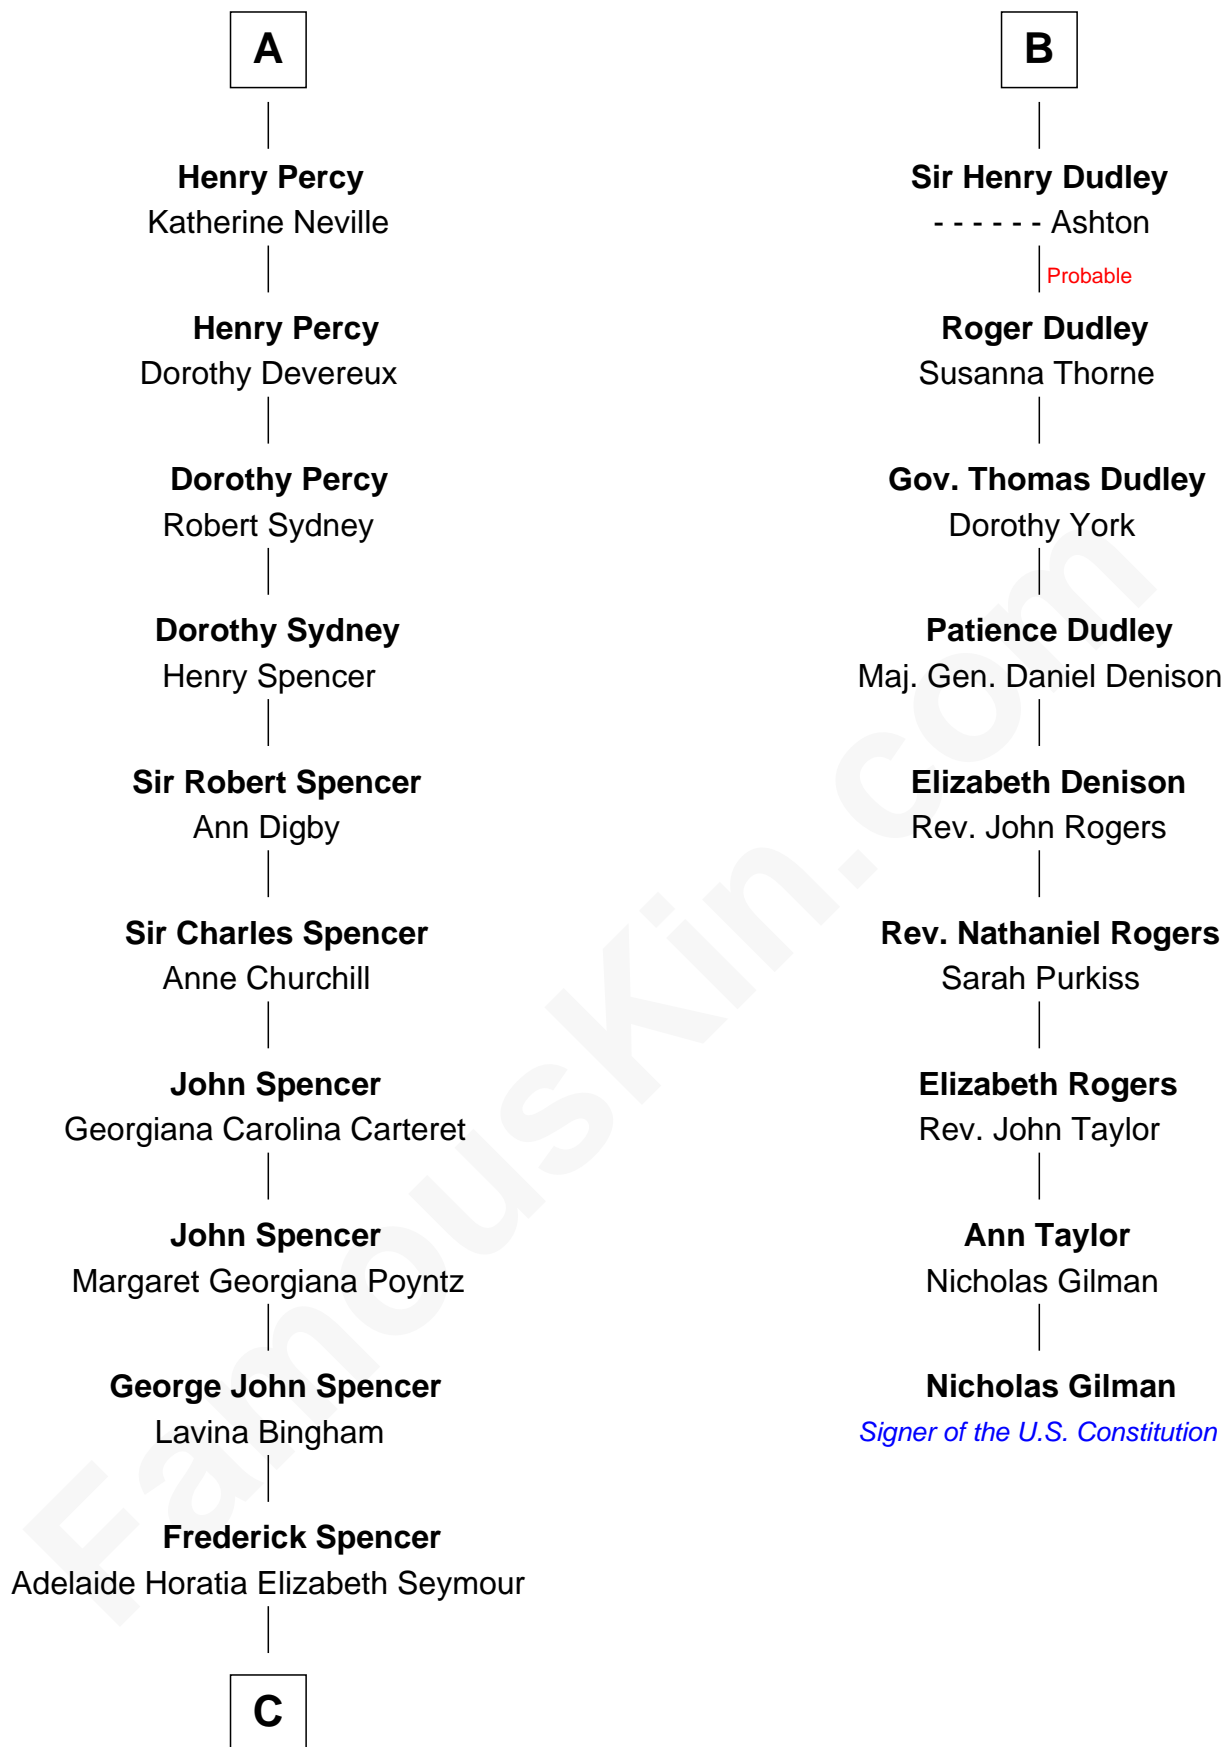

FamousKin.com Relationship Chart of

Prince William

Prince of Wales

15th cousin 6 times removed of

Nicholas Gilman

Signer of the U.S. Constitution

Sir Robert de Holland

Maude la Zouche

C

Charles Robert Spencer

Margaret Baring

Albert Edward John Spencer

Cynthia Elinor Beatrix Hamilton

Edward John Spencer

Frances Ruth Burke Roche

Princess Diana Frances Spencer