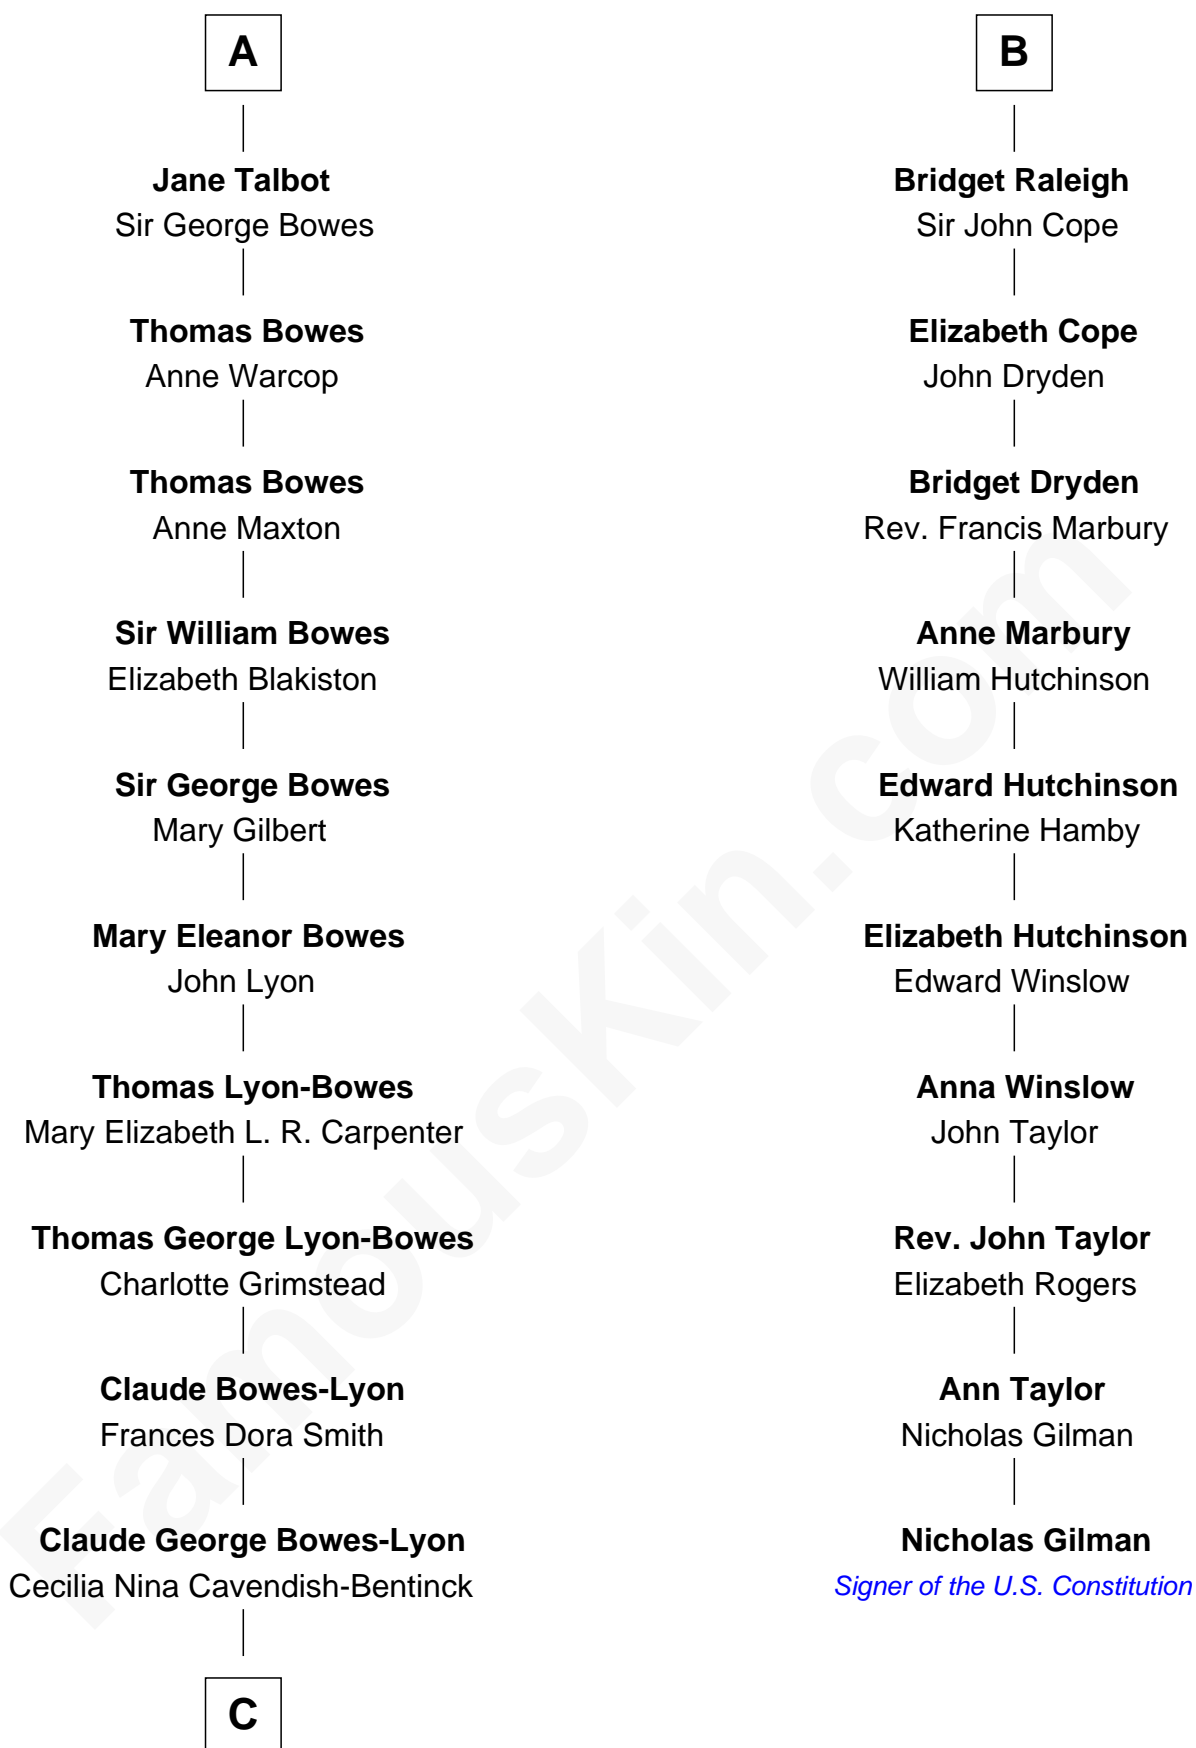

FamousKin.com Relationship Chart of

Prince William

Prince of Wales

16th cousin 4 times removed of

Nicholas Gilman

Signer of the U.S. Constitution

Sir James le Boteler

Eleanor de Bohun

William Raleigh

Sir Edward Raleigh

Margaret Verney

Sir Edward Raleigh

Anne Chamberlayne

B

C

Elizabeth Bowes-Lyon

George VI, King of the United Kingdom

Elizabeth II, Queen of the United Kingdom

Prince Philip of Edinburgh

Charles III, King of the United Kingdom

Princess Diana Frances Spencer

Prince William

Prince of Wales