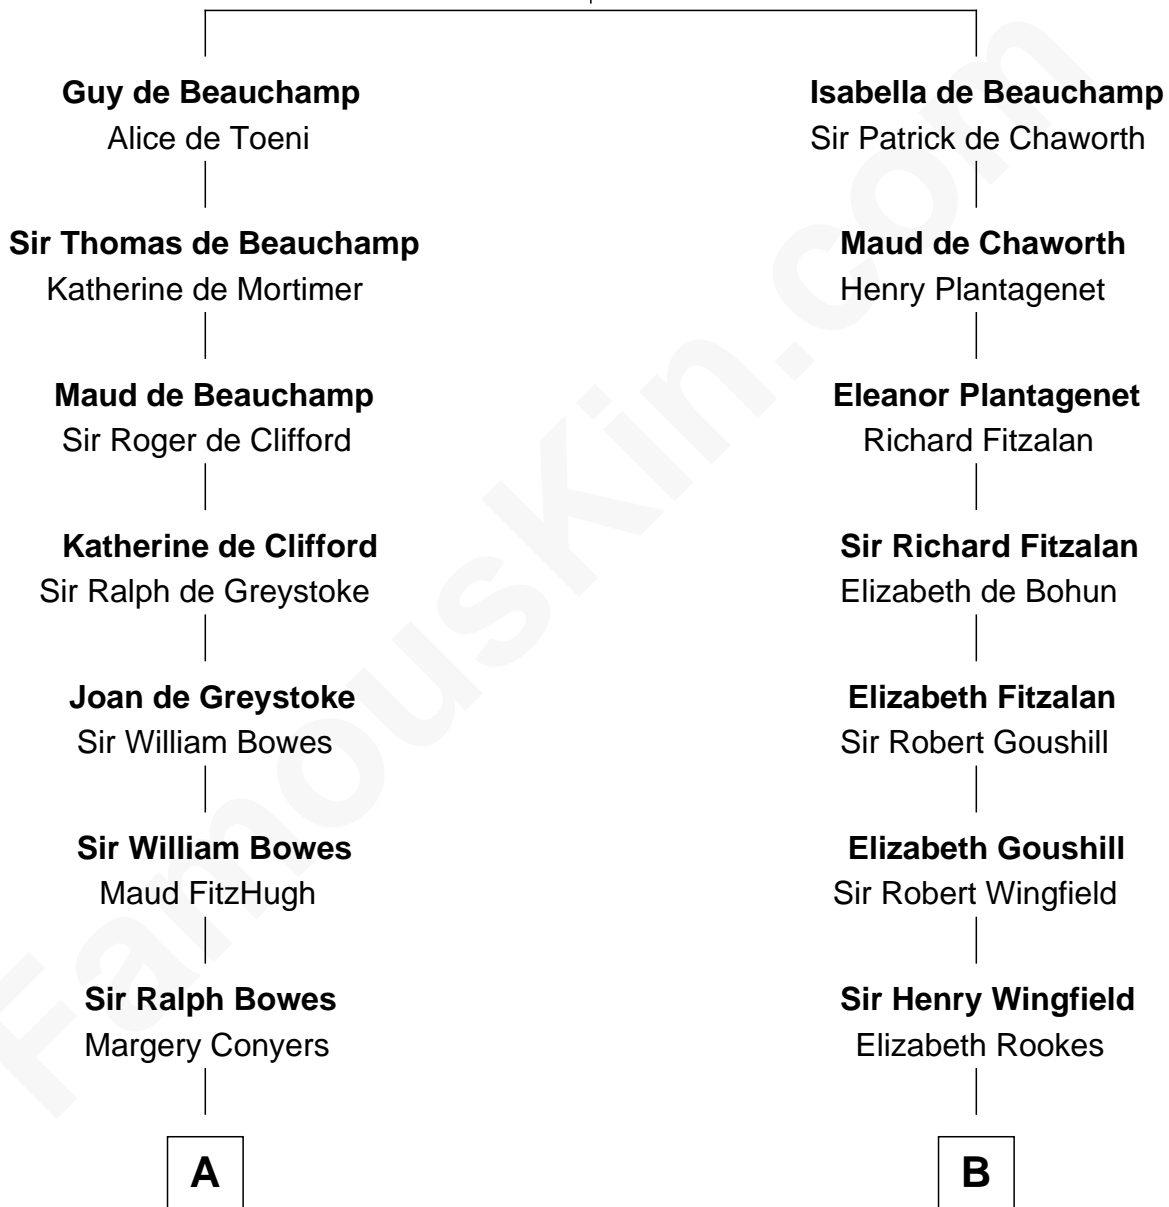

FamousKin.com Relationship Chart of

Prince William

Prince of Wales

21st cousin of

Valerie Bertinelli

Television Actress

William de Beauchamp

Maud FitzJohn

C

Claude George Bowes-Lyon
Cecilia Nina Cavendish-Bentinck

Elizabeth Bowes-Lyon
George VI, King of the United Kingdom

Elizabeth II, Queen of the United Kingdom
Prince Philip of Edinburgh

Charles III, King of the United Kingdom
Princess Diana Frances Spencer