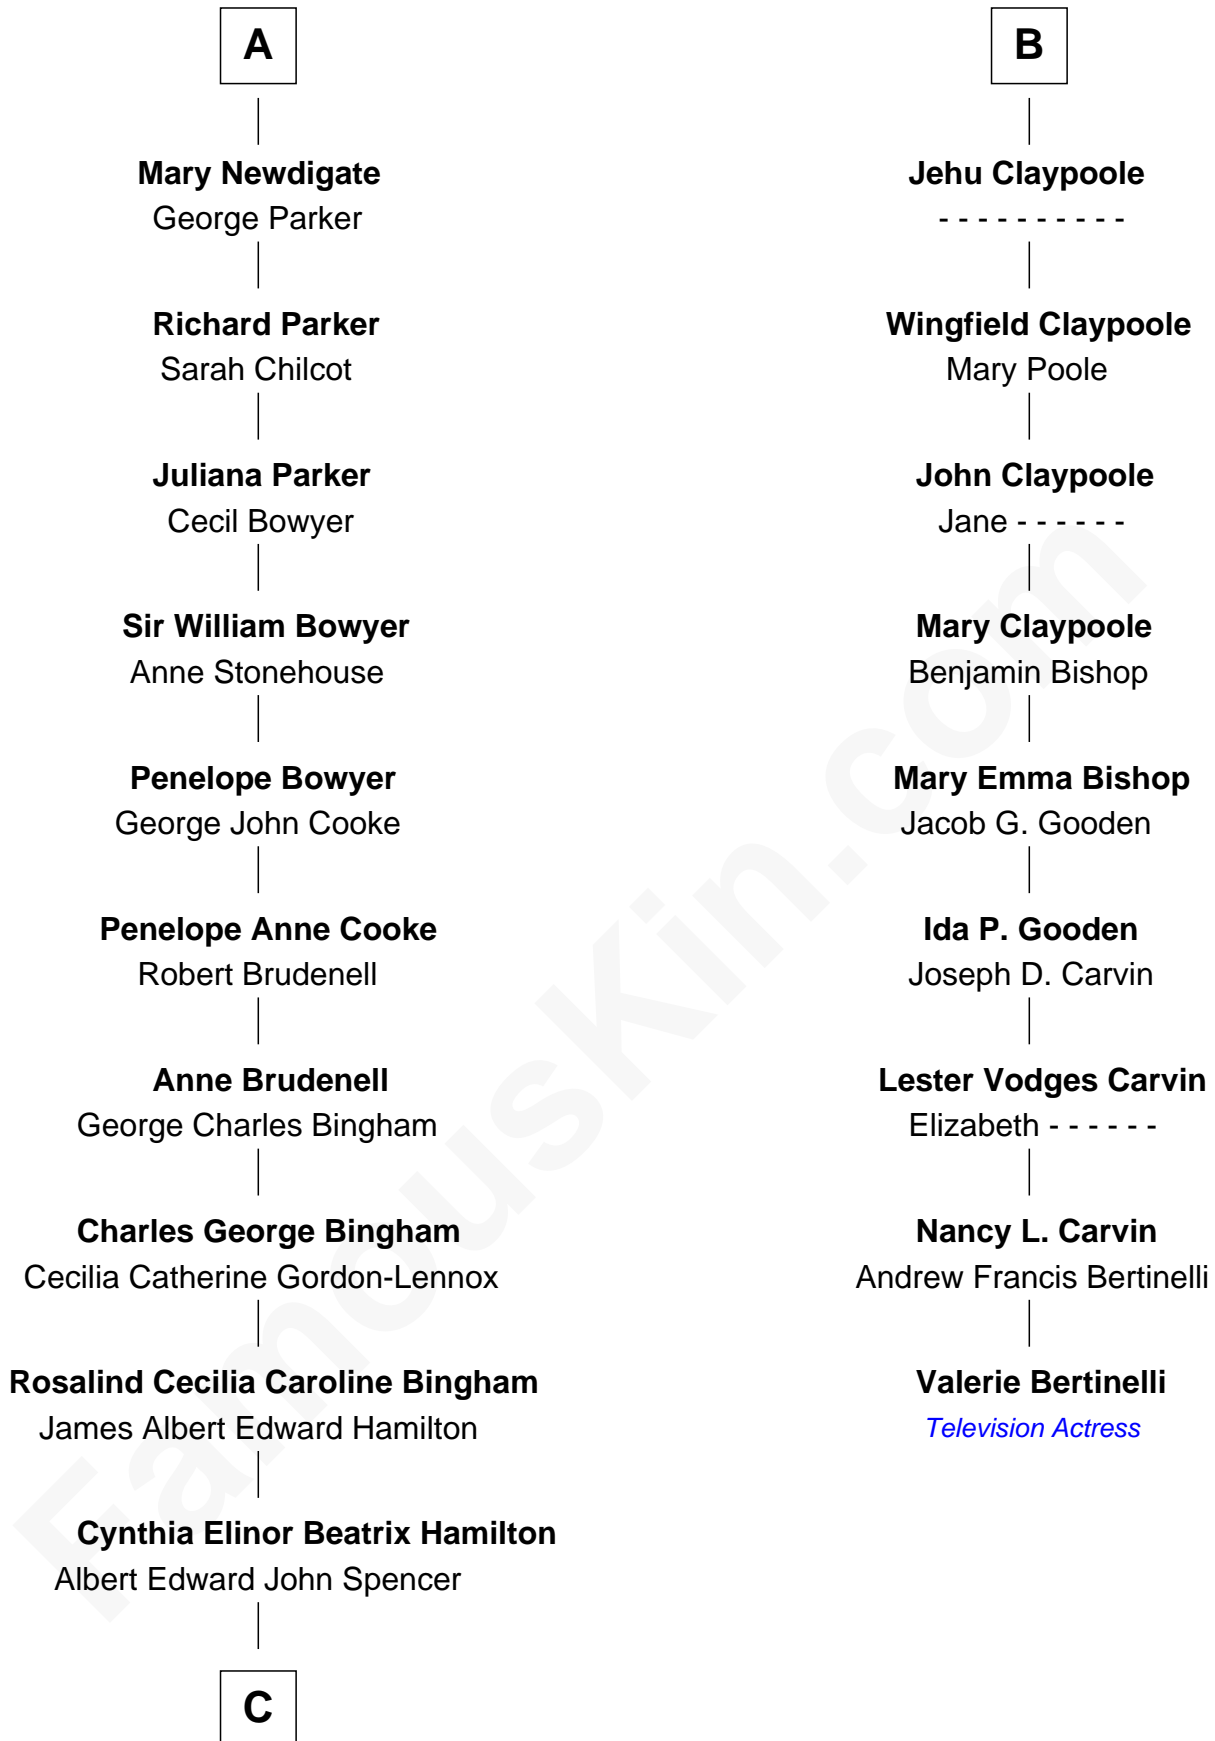

## Relationship Chart of

### Prince William

*Prince of Wales*

15th cousin 4 times removed of

**Valerie Bertinelli**  
*Television Actress*

**C**

**Edward John Spencer**  
Frances Ruth Burke Roche

**Princess Diana Frances Spencer**  
Charles III, King of the United Kingdom

**Prince William**  
*Prince of Wales*

FamousKin.com