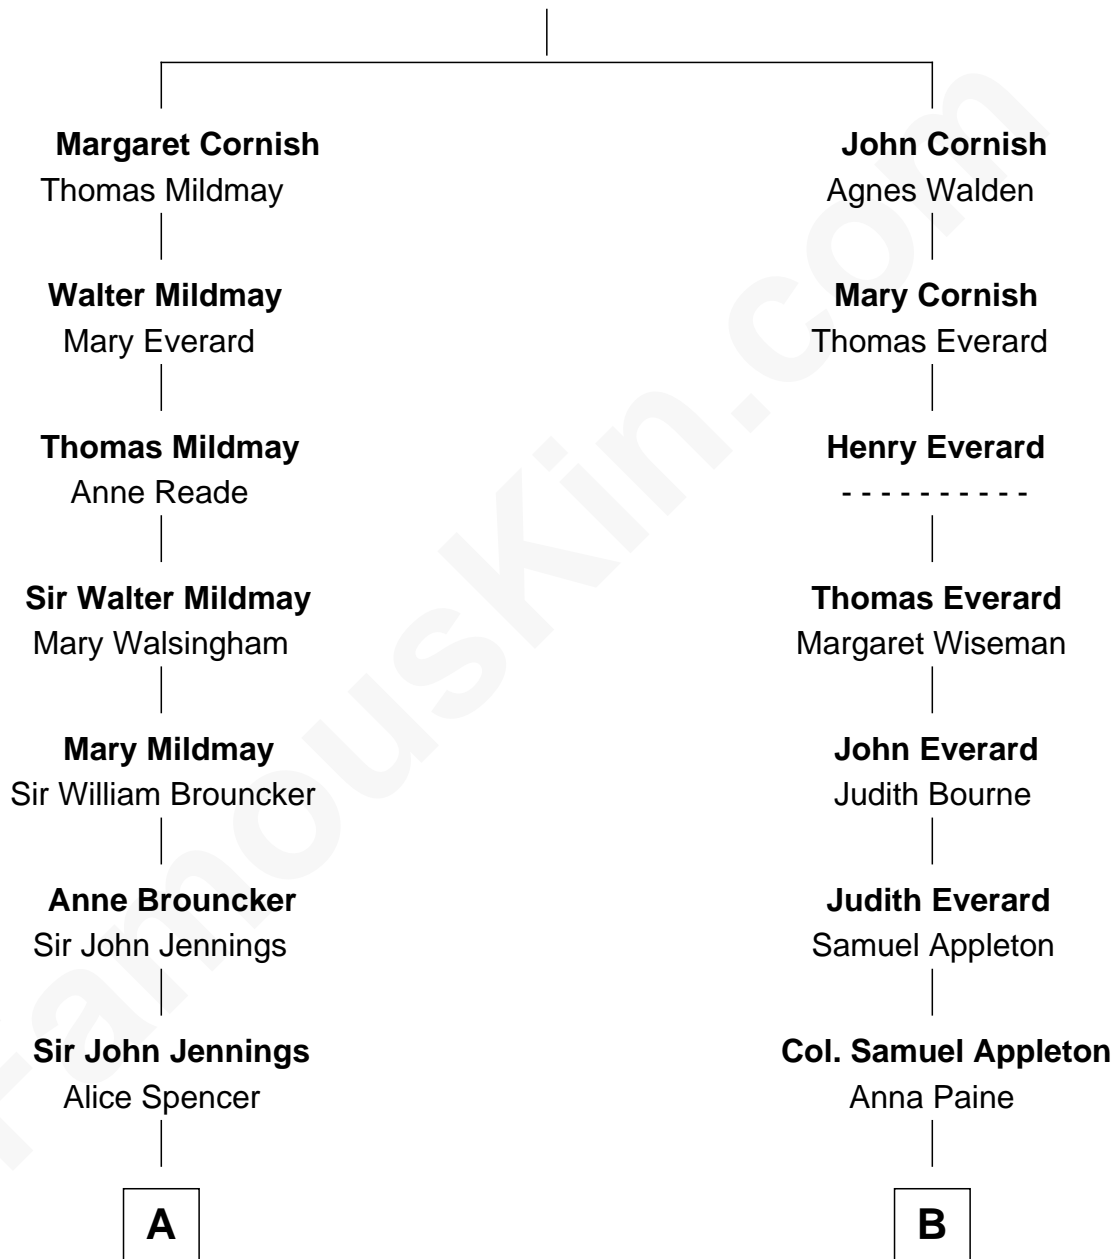

# FamousKin.com Relationship Chart of

**Prince William**

*Prince of Wales*

18th cousin of

**Ben Affleck**

*Movie Actor*

**John Cornish**

**C**

**Princess Diana Frances Spencer**  
Charles III, King of the United Kingdom

**Prince William**  
*Prince of Wales*

**D**

**Timothy Byers Affleck**  
Christopher Anne Boldt

**Ben Affleck**  
*Movie Actor*