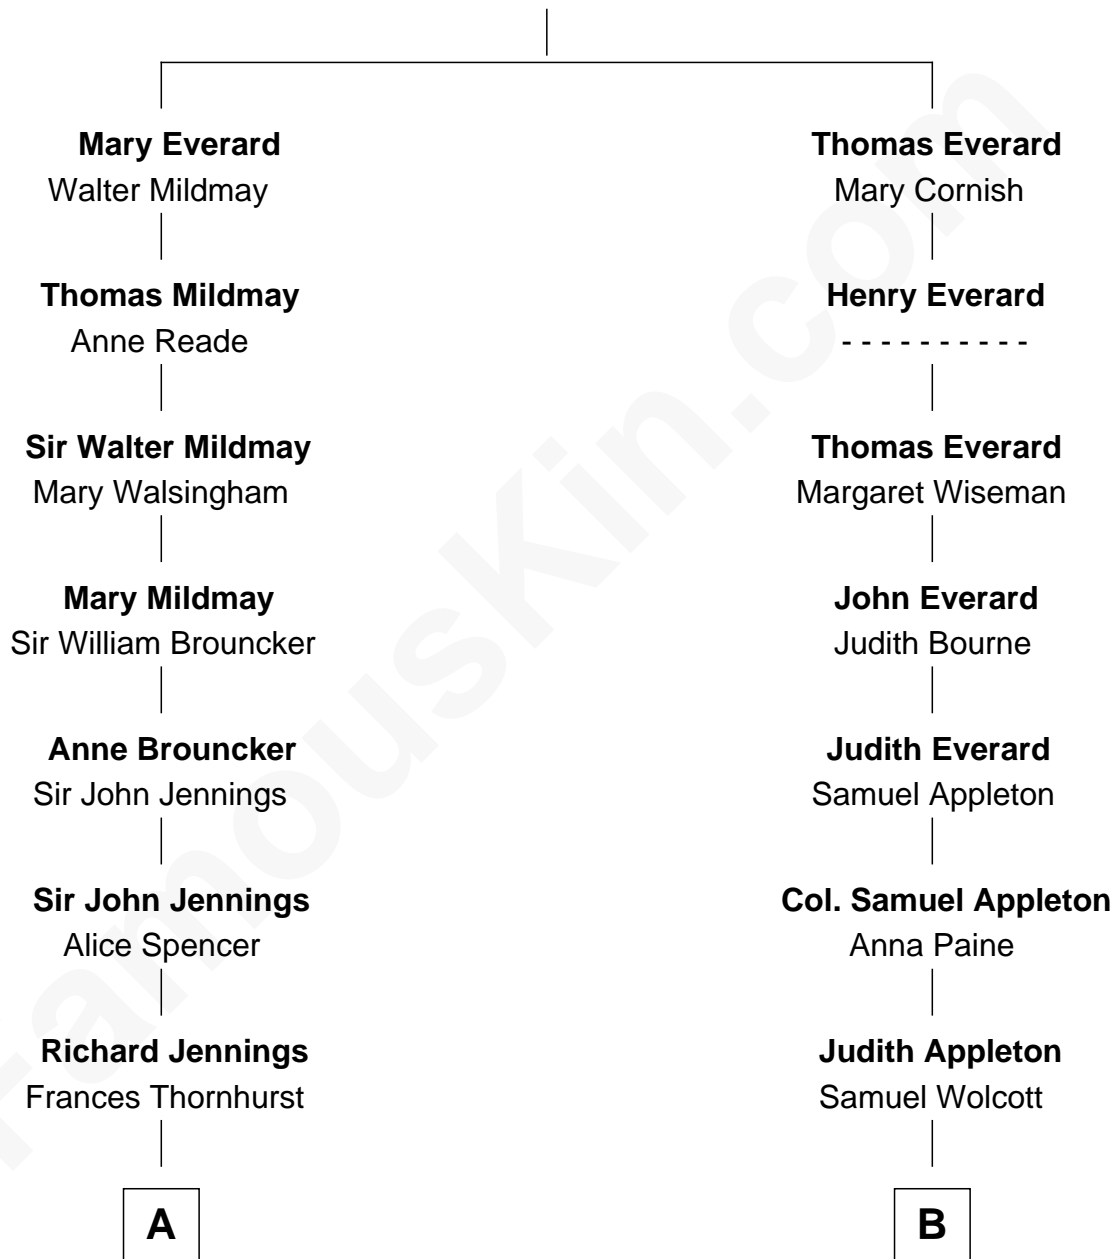

# FamousKin.com Relationship Chart of

**Prince William**

*Prince of Wales*

17th cousin of

**Ben Affleck**

*Movie Actor*

**John Everard**

**A**

**Sarah Jennings**

John Churchill

**Anne Churchill**

Sir Charles Spencer

**John Spencer**

Georgiana Carolina Carteret

**John Spencer**

Margaret Georgiana Poyntz

**George John Spencer**

Lavina Bingham

**Frederick Spencer**

Adelaide Horatia Elizabeth Seymour

**Charles Robert Spencer**

Margaret Baring

**Albert Edward John Spencer**

Cynthia Elinor Beatrix Hamilton

**Edward John Spencer**

Frances Ruth Burke Roche

**Princess Diana Frances Spencer**

Charles III, King of the United Kingdom

**Prince William**

*Prince of Wales*

**B**

**Samuel Wolcott**