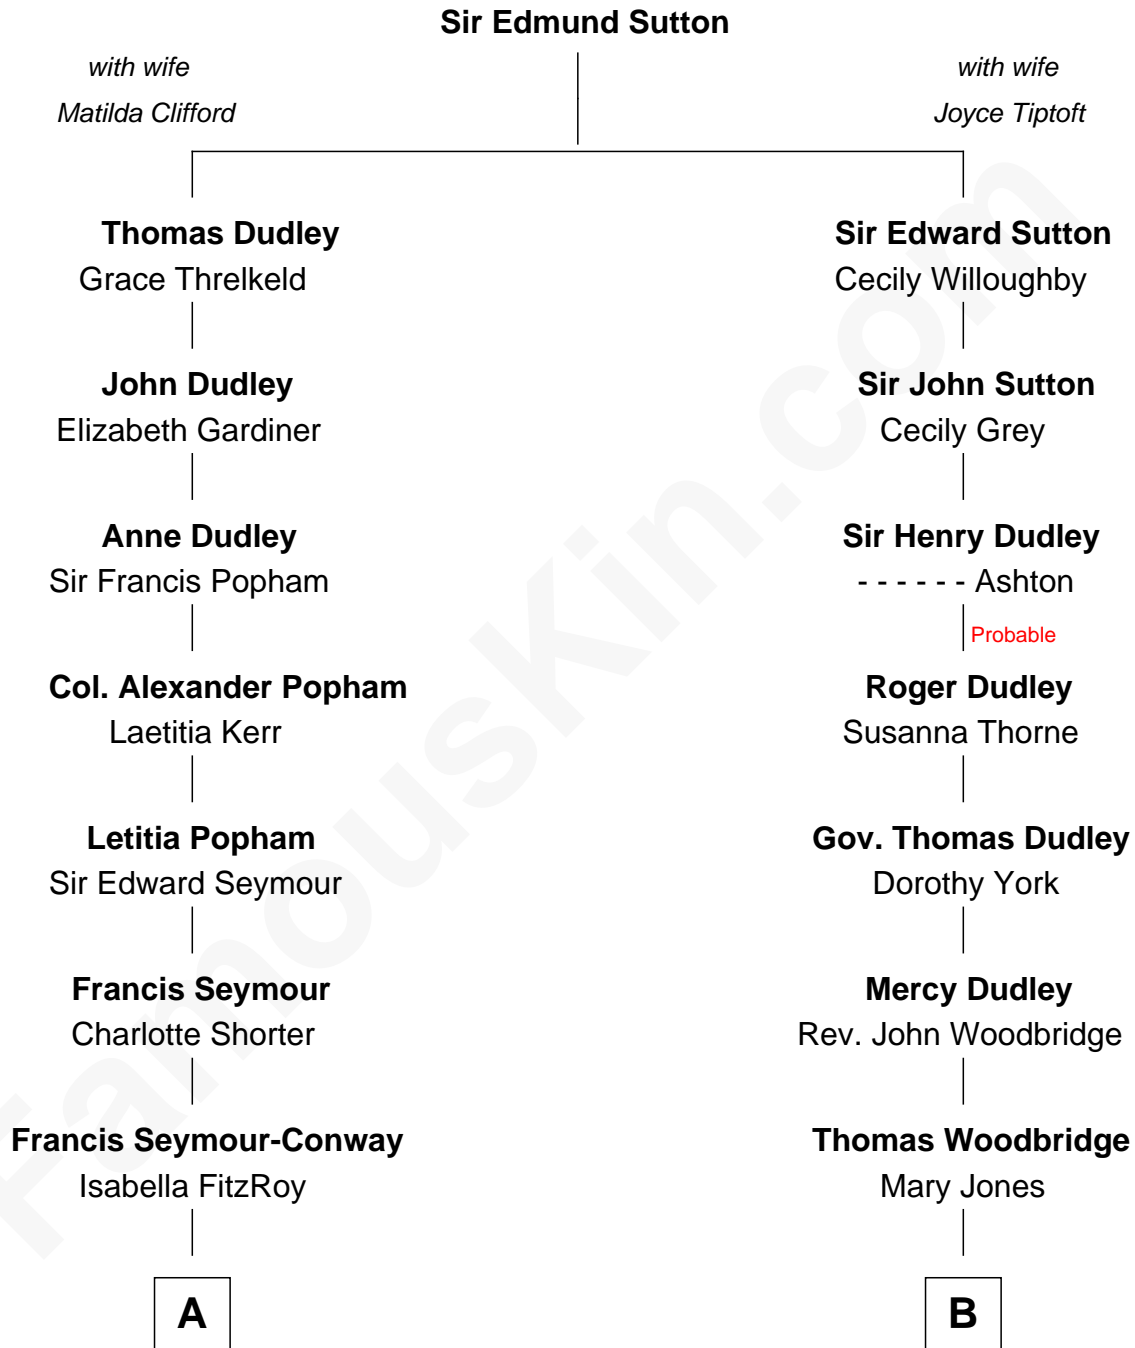

FamousKin.com Relationship Chart of

Prince William

Prince of Wales

14th cousin of

Tennessee Williams

Author of A Streetcar Named Desire

A

Hugh Seymour-Conway
Anne Horatia Waldegrave

Sir Horace Beauchamp Seymour
Elizabeth Malet Palk

Adelaide Horatia Elizabeth Seymour
Frederick Spencer

Charles Robert Spencer
Margaret Baring

Albert Edward John Spencer
Cynthia Elinor Beatrix Hamilton

Edward John Spencer
Frances Ruth Burke Roche