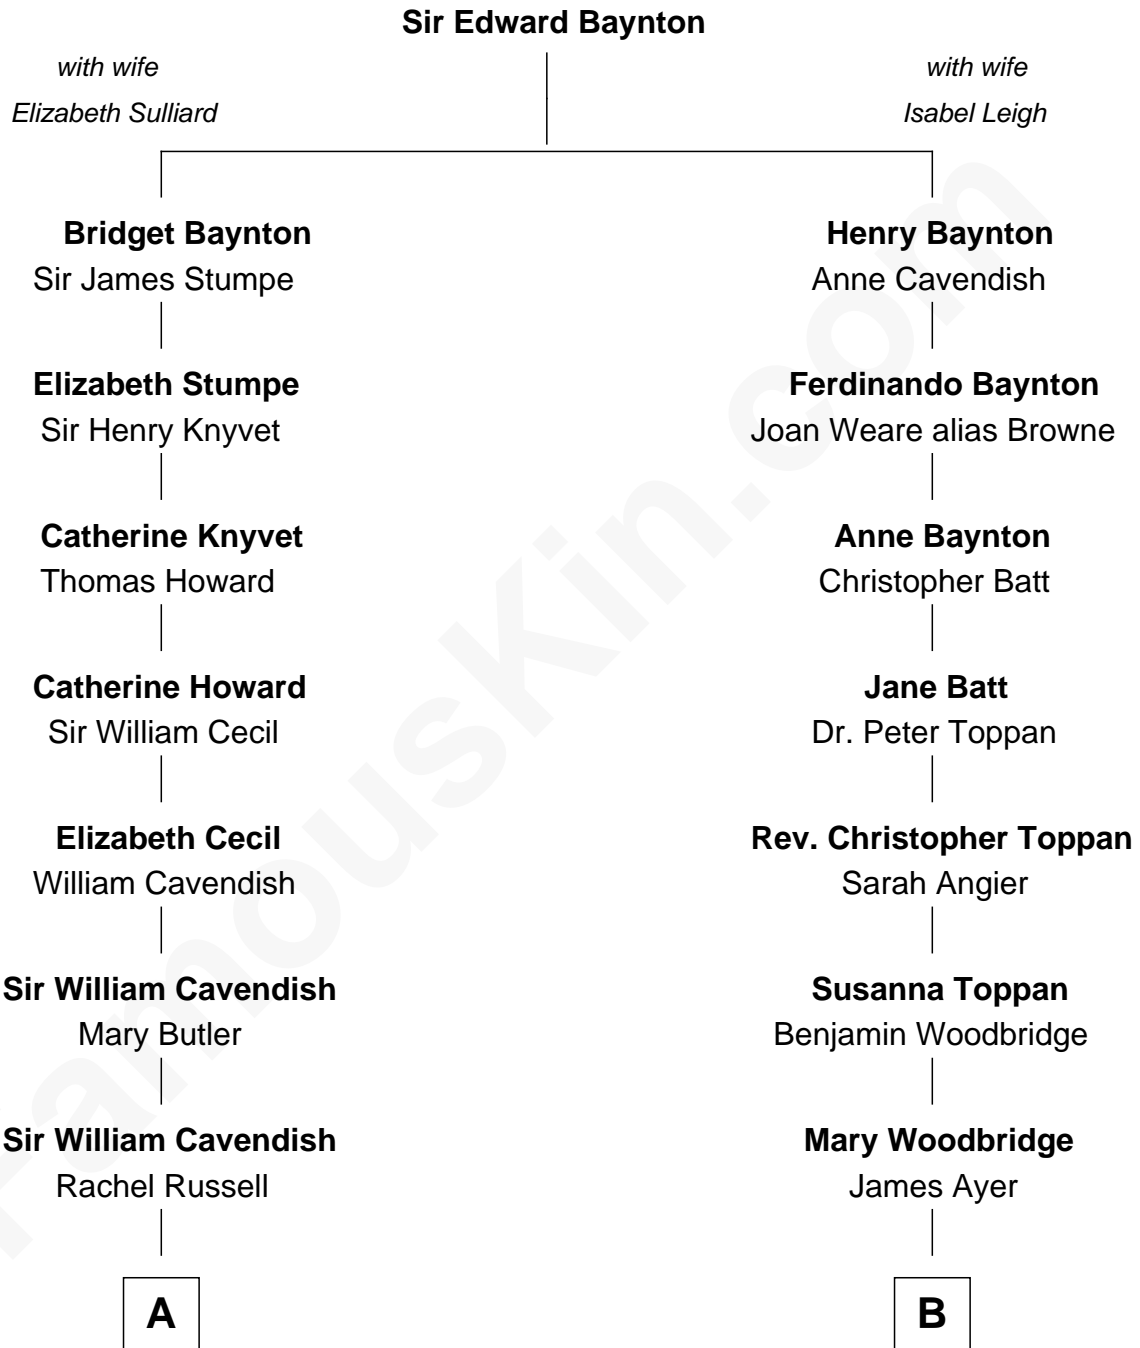

**FamousKin.com**  
**Relationship Chart of**  
**Prince William**  
*Prince of Wales*

11th cousin 5 times removed of  
**Tennessee Williams**  
*Author of A Streetcar Named Desire*

**A**

**Sir William Cavendish**  
Catherine Hoskins

**Sir William Cavendish**  
Charlotte Elizabeth Boyle

**Dorothy Cavendish**  
William Henry Bentinck

**Charles Augustus Cavendish-Bentinck**  
Anne Wellesley

**Rev. Charles William Cavendish-Bentinck**  
Caroline Louisa Burnaby

**Cecilia Nina Cavendish-Bentinck**  
Claude George Bowes-Lyon

**Elizabeth Bowes-Lyon**  
George VI, King of the United Kingdom

**Elizabeth II, Queen of the United Kingdom**  
Prince Philip of Edinburgh