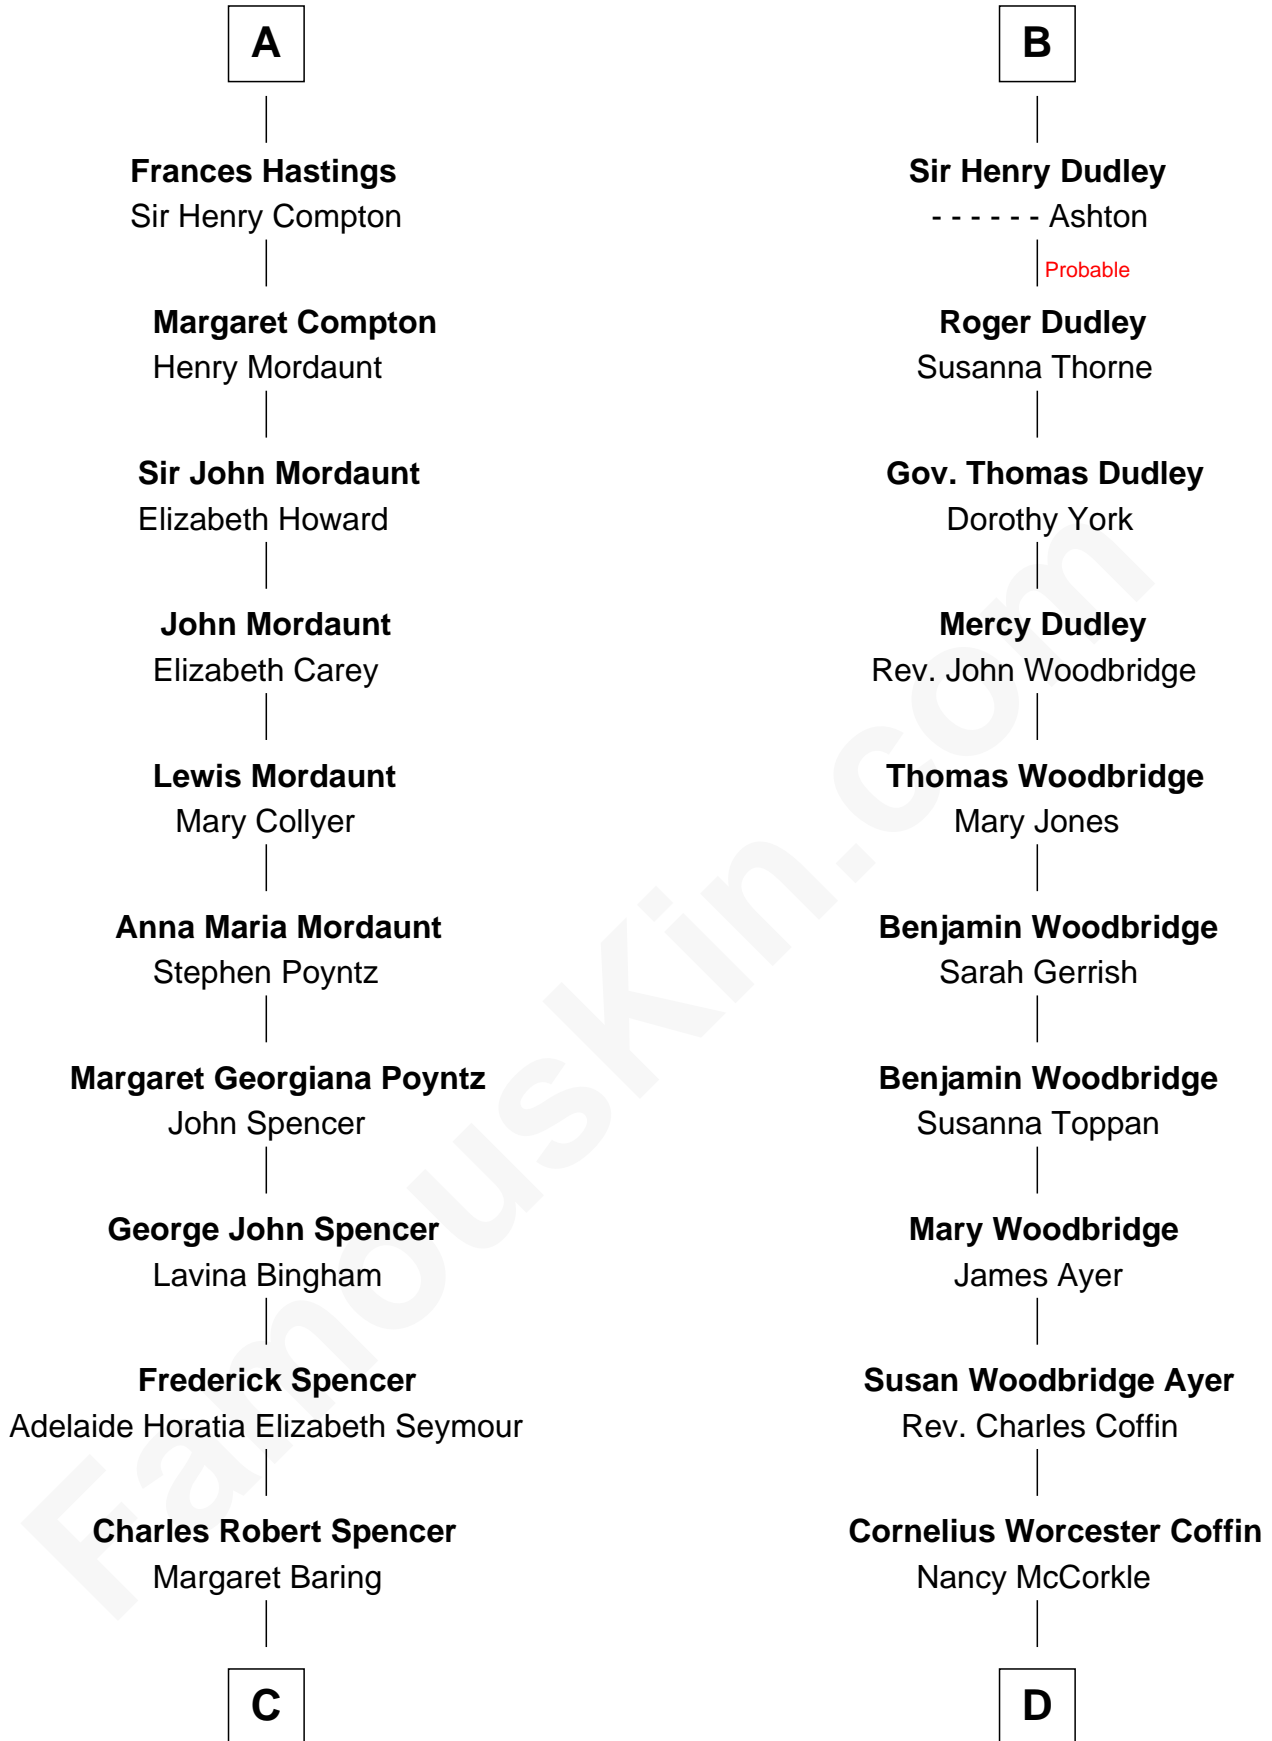

FamousKin.com Relationship Chart of

Prince William

Prince of Wales

19th cousin 1 time removed of

Tennessee Williams

Author of A Streetcar Named Desire

C

Albert Edward John Spencer
Cynthia Elinor Beatrix Hamilton

Edward John Spencer
Frances Ruth Burke Roche

Princess Diana Frances Spencer
Charles III, King of the United Kingdom

Prince William
Prince of Wales

D

Isabelle Coffin
Thomas Lanier Williams

Cornelius Coffin Williams
Edwina Dakin