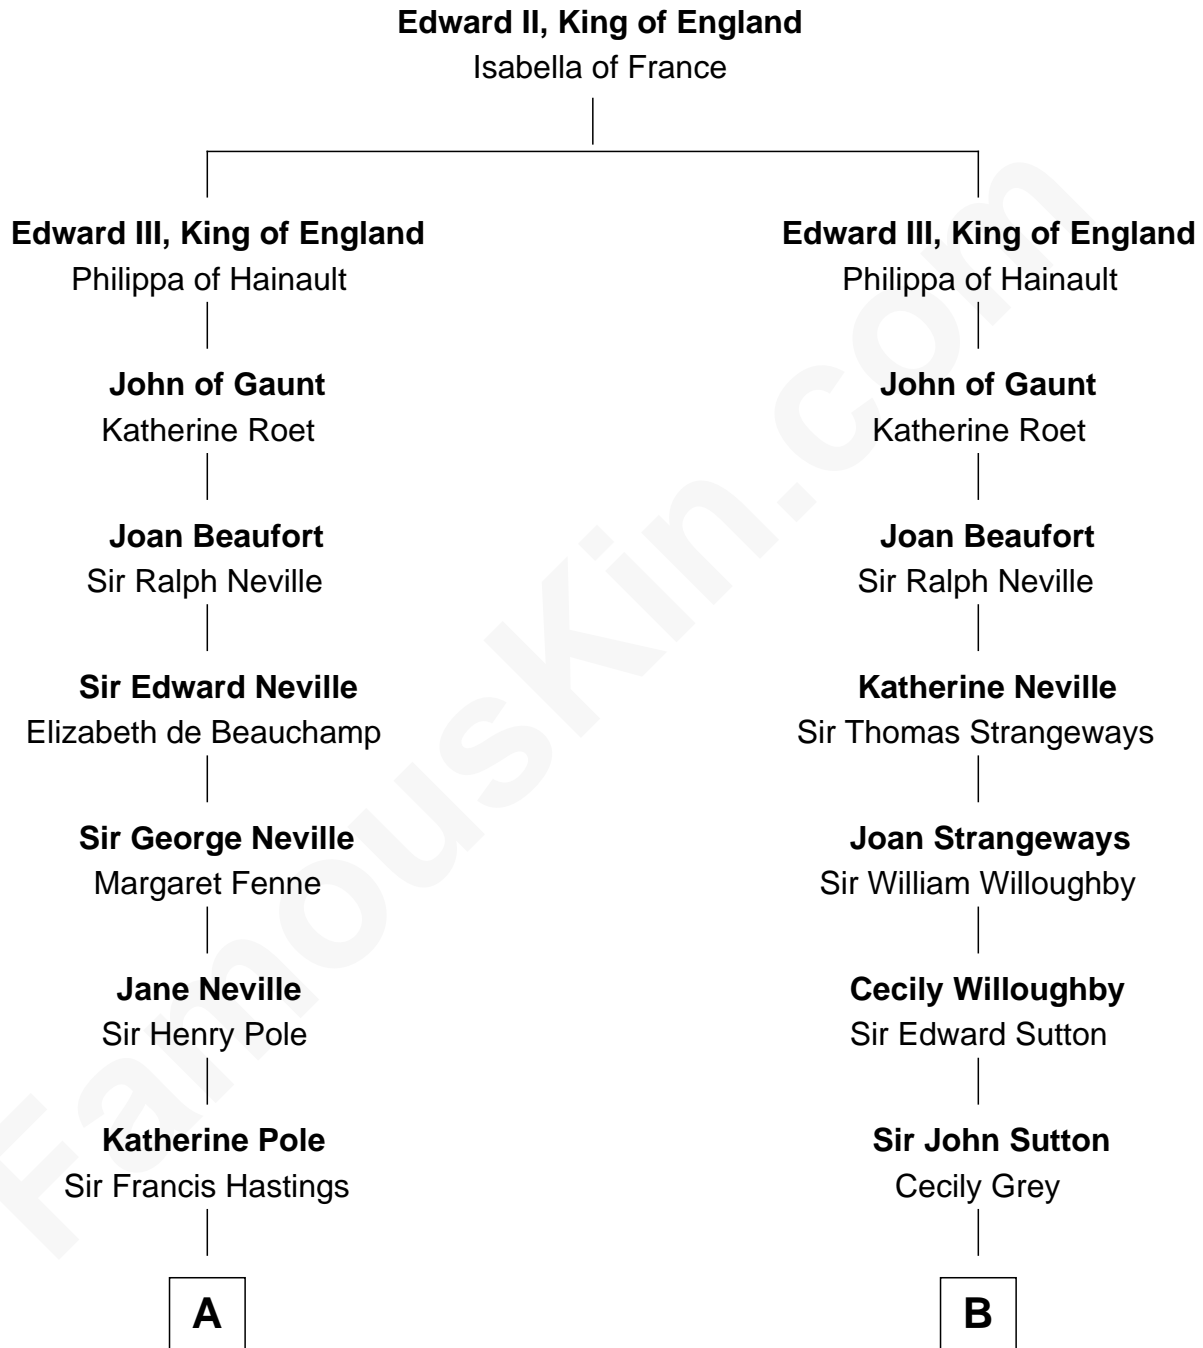

FamousKin.com Relationship Chart of

Prince William

Prince of Wales

19th cousin 1 time removed of

Tennessee Williams

Author of A Streetcar Named Desire

C

Albert Edward John Spencer
Cynthia Elinor Beatrix Hamilton

Edward John Spencer
Frances Ruth Burke Roche

Princess Diana Frances Spencer
Charles III, King of the United Kingdom

Prince William
Prince of Wales

D

Isabelle Coffin
Thomas Lanier Williams

Cornelius Coffin Williams
Edwina Dakin