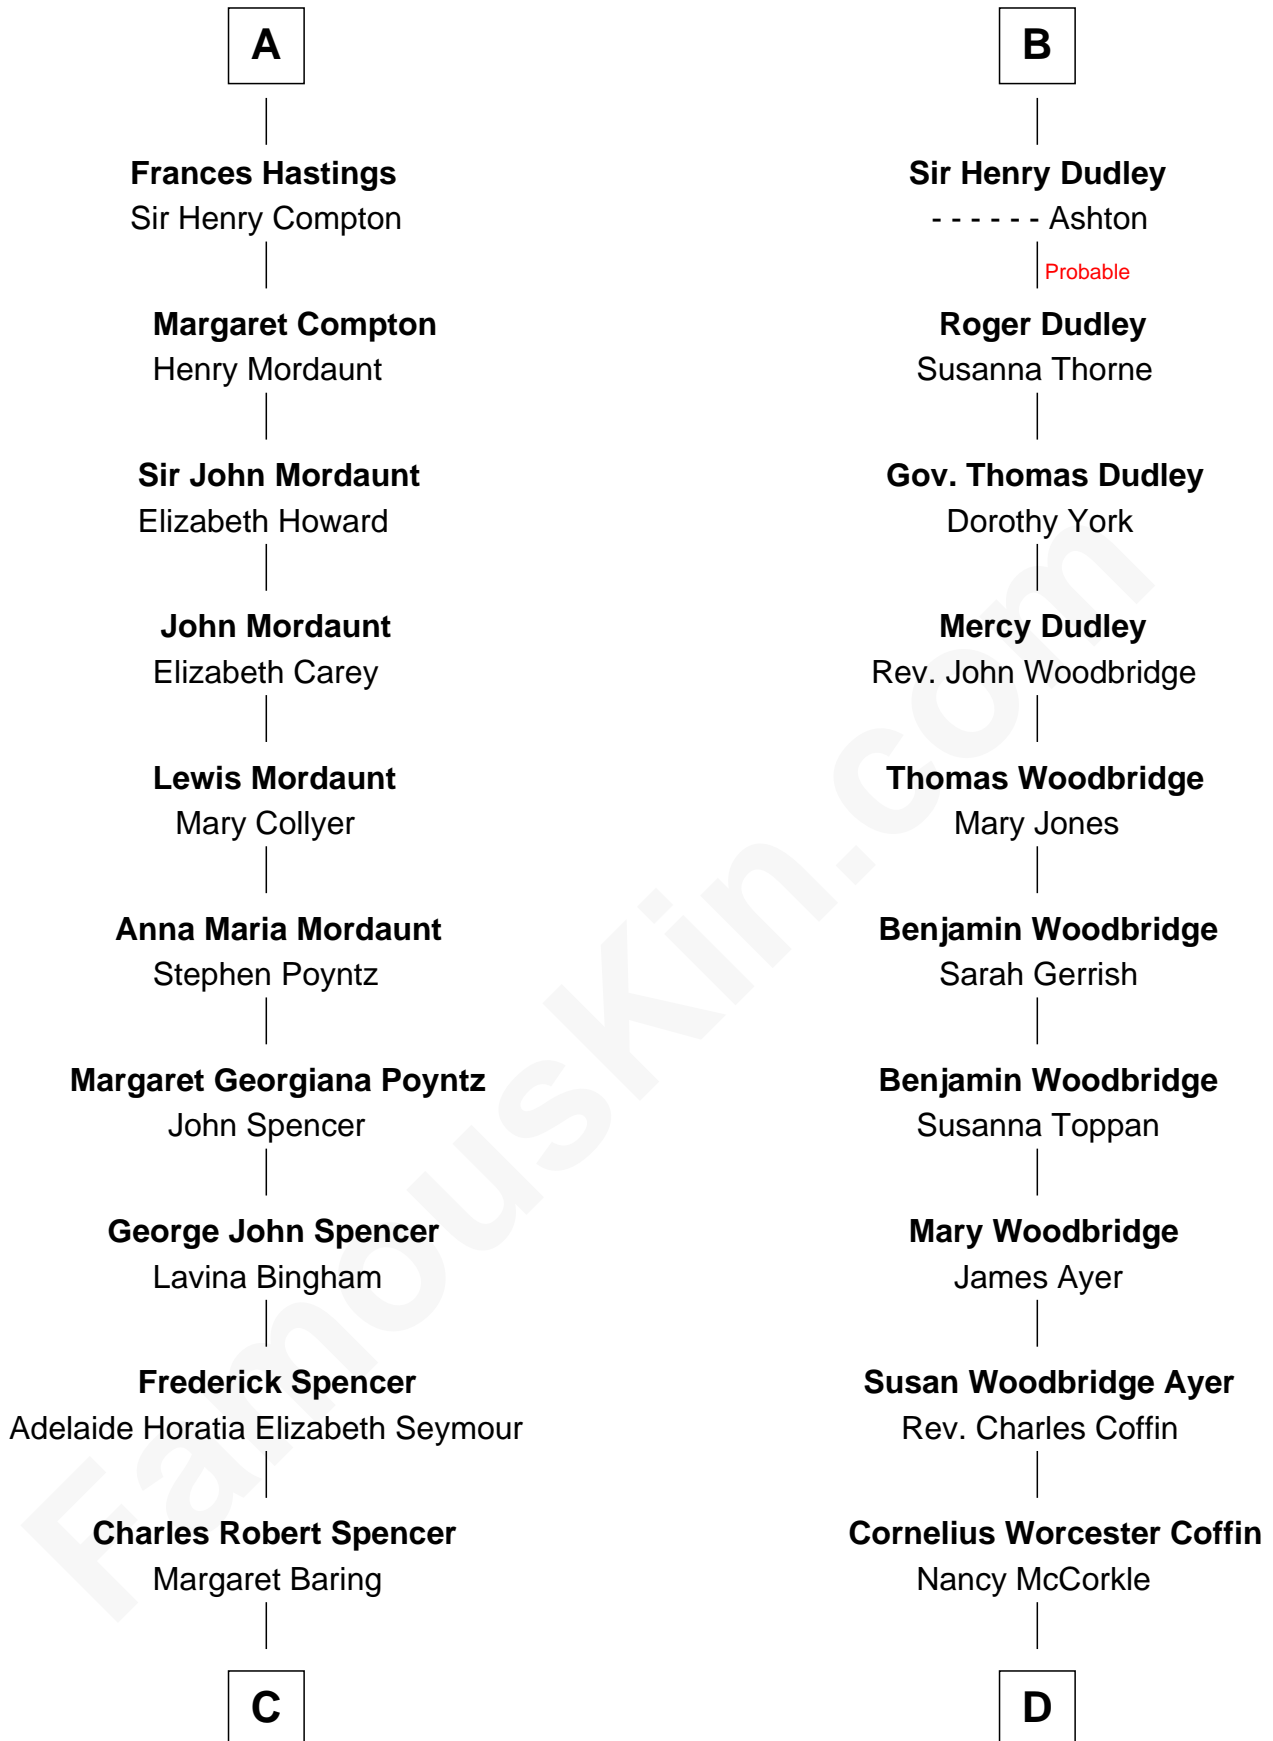

FamousKin.com
Relationship Chart of
Prince William
Prince of Wales

19th cousin 1 time removed of
Tennessee Williams
Author of A Streetcar Named Desire

C

Albert Edward John Spencer
Cynthia Elinor Beatrix Hamilton

Edward John Spencer
Frances Ruth Burke Roche

Princess Diana Frances Spencer
Charles III, King of the United Kingdom

Prince William
Prince of Wales

D

Isabelle Coffin
Thomas Lanier Williams

Cornelius Coffin Williams
Edwina Dakin