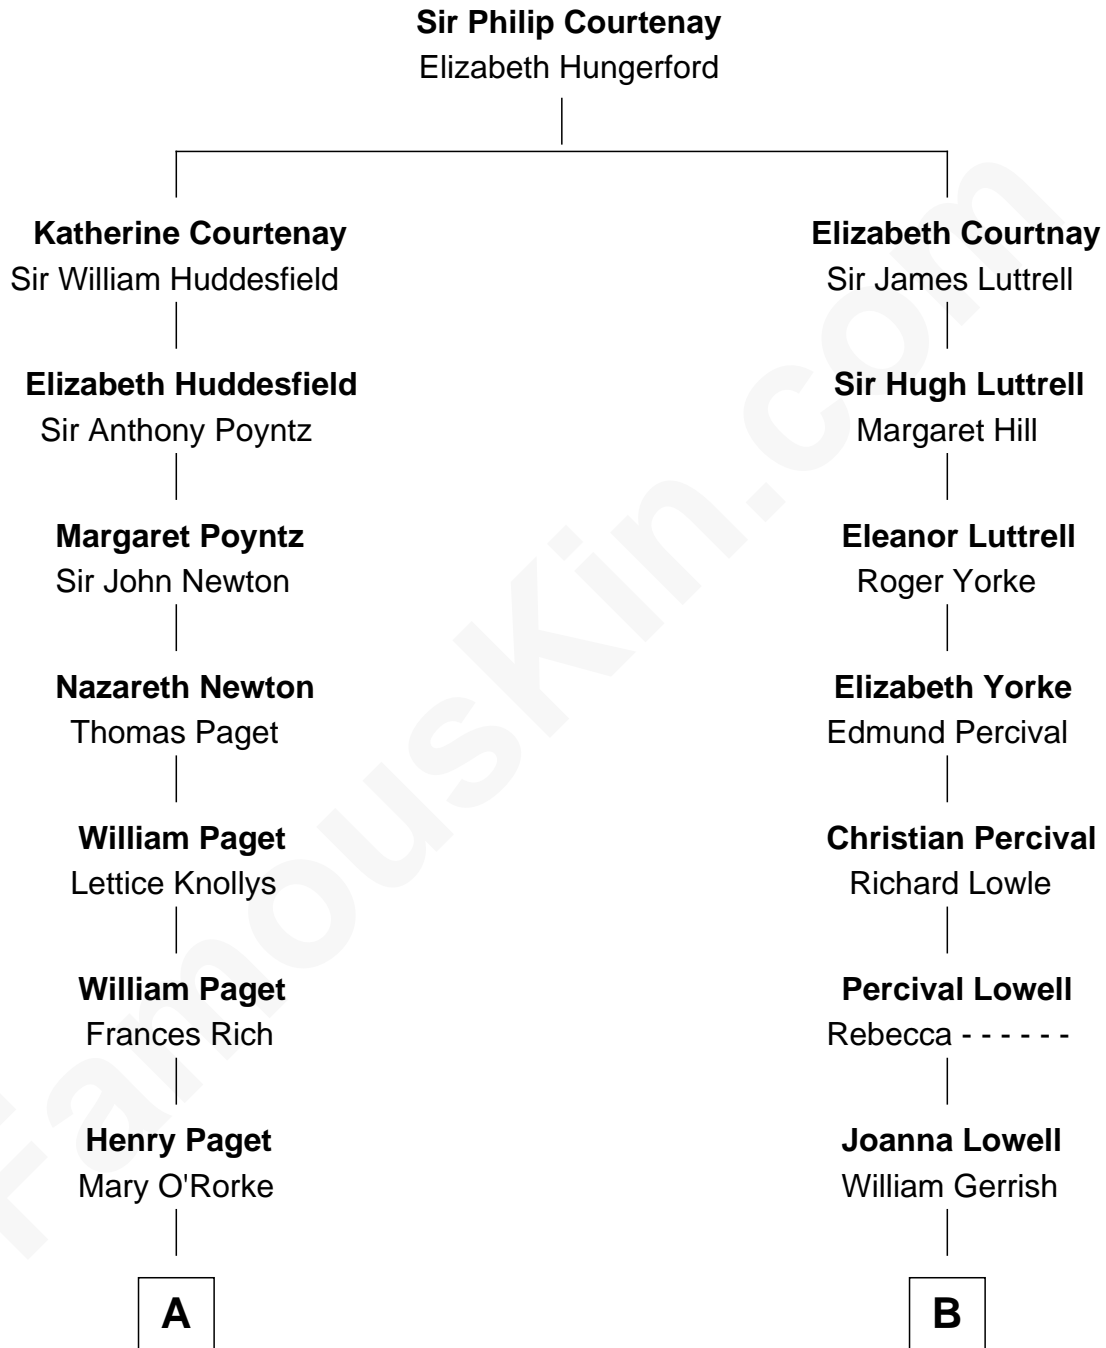

FamousKin.com
Relationship Chart of
Prince William
Prince of Wales

15th cousin 2 times removed of
Tennessee Williams
Author of A Streetcar Named Desire

A

Brig. Gen. Thomas Paget

Mary Whitcombe

Caroline Paget