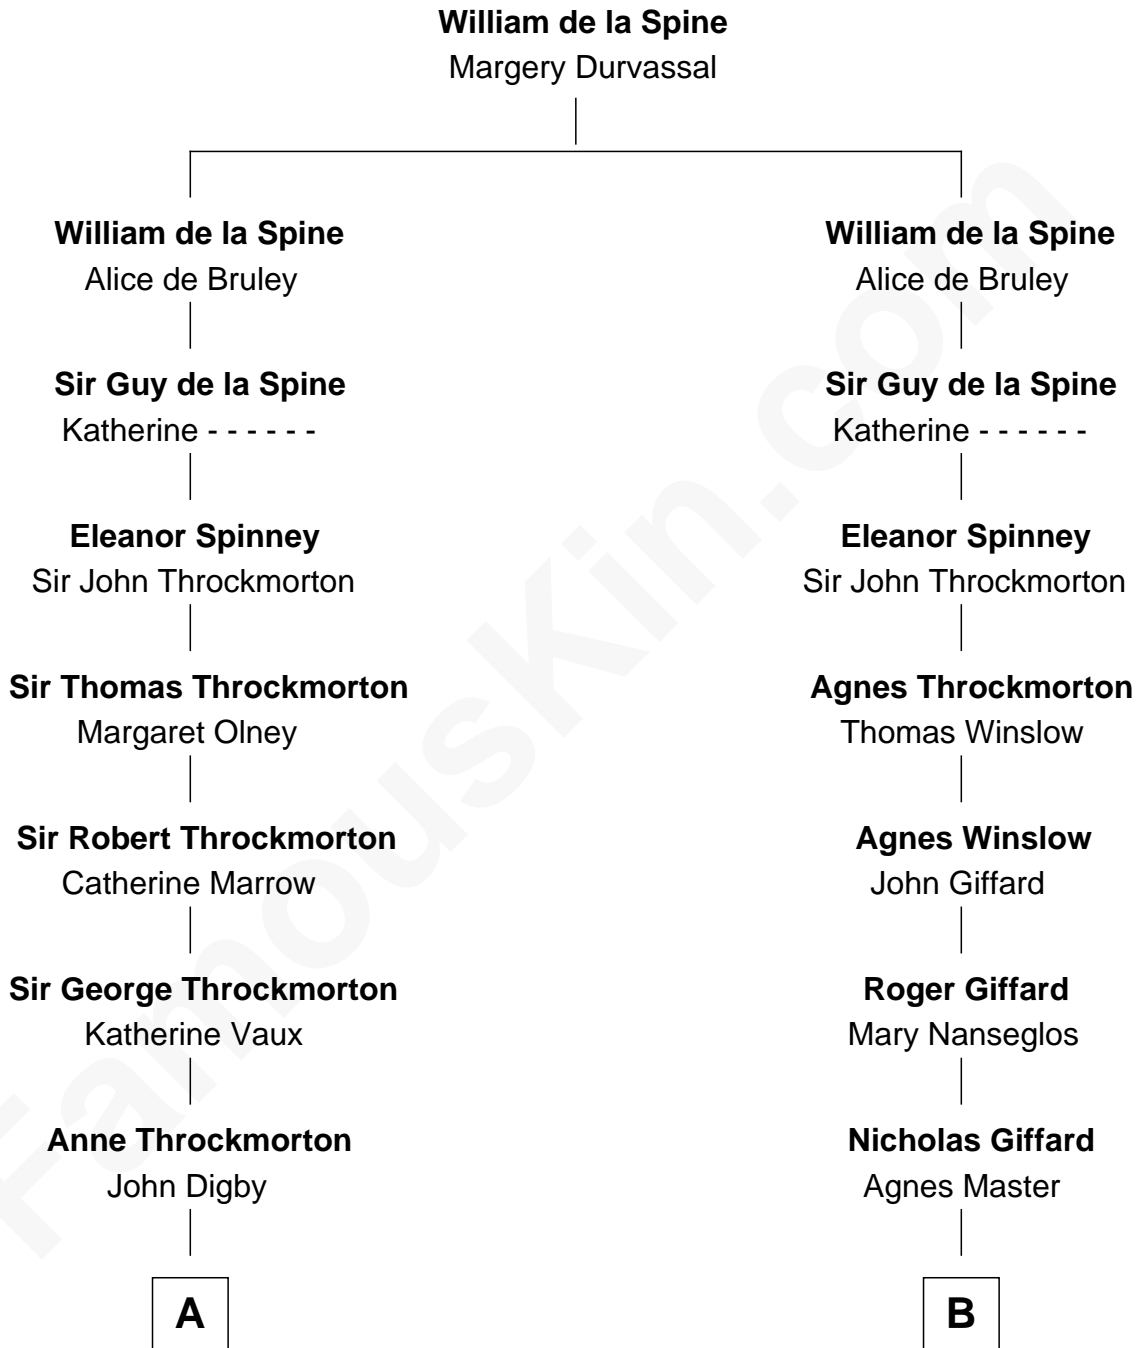

FamousKin.com
Relationship Chart of
Prince William
Prince of Wales

19th cousin 1 time removed of

Dr. Benjamin Spock
American Pediatrician and Author on Child Care

C

Albert Edward John Spencer

Cynthia Elinor Beatrix Hamilton

Edward John Spencer

Frances Ruth Burke Roche

Princess Diana Frances Spencer

Charles III, King of the United Kingdom

Prince William

Prince of Wales

D

Ada Ripley Hooper