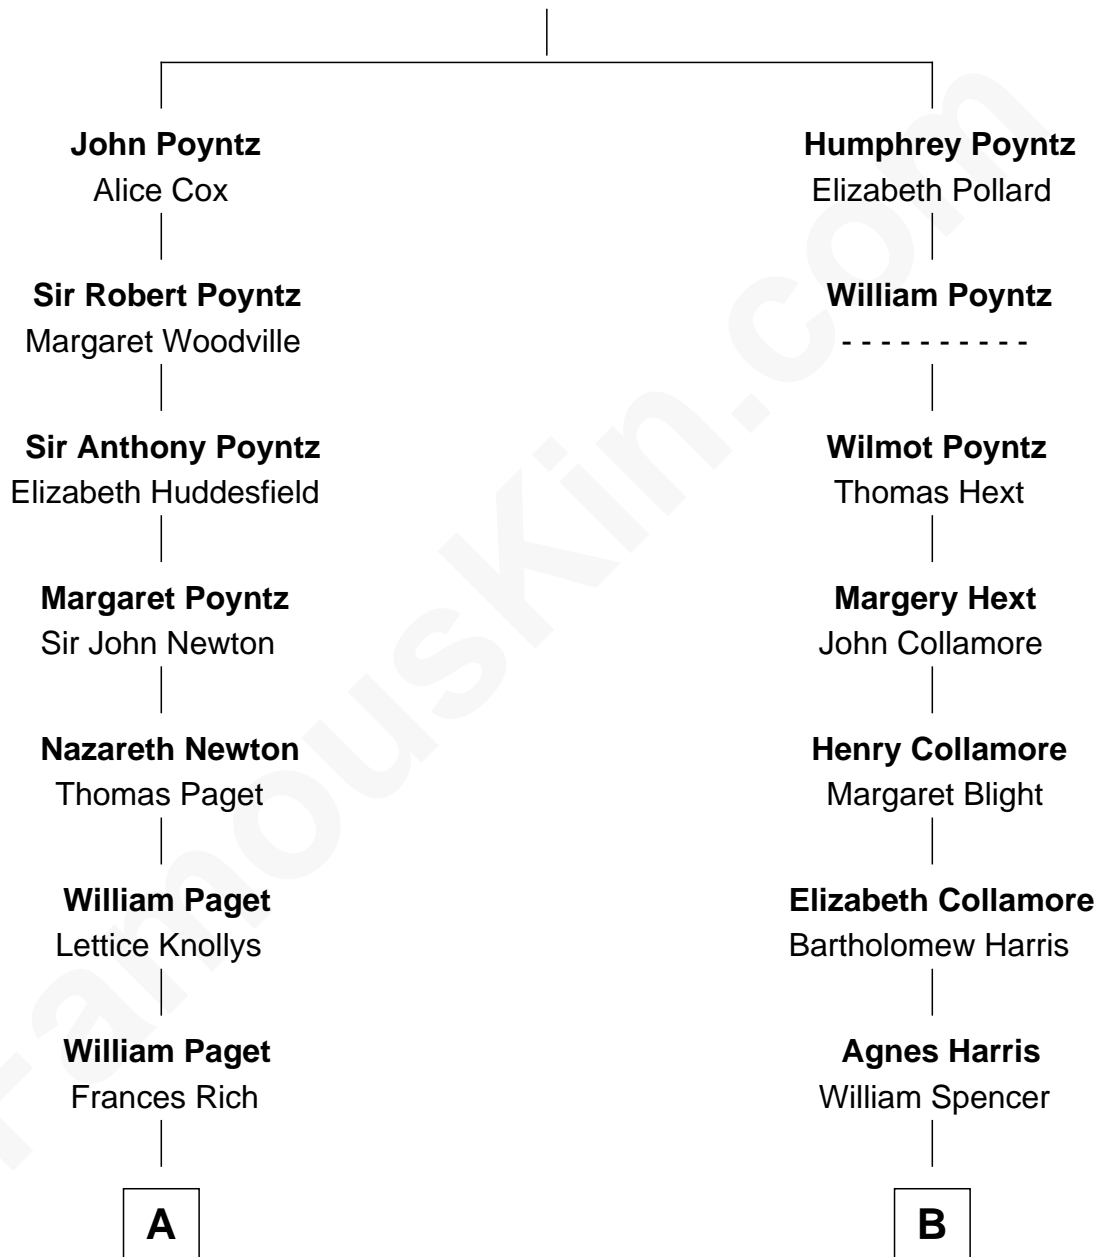

FamousKin.com Relationship Chart of

Prince William

Prince of Wales

18th cousin of

Aaron Rodgers

NFL Quarterback

Sir Nicholas Poyntz

Elizabeth Mill

C

Princess Diana Frances Spencer
Charles III, King of the United Kingdom

Prince William
Prince of Wales

D

Darla Leigh Pittman
Edward Wesley Rodgers

Aaron Rodgers
NFL Quarterback

FamousKin.com