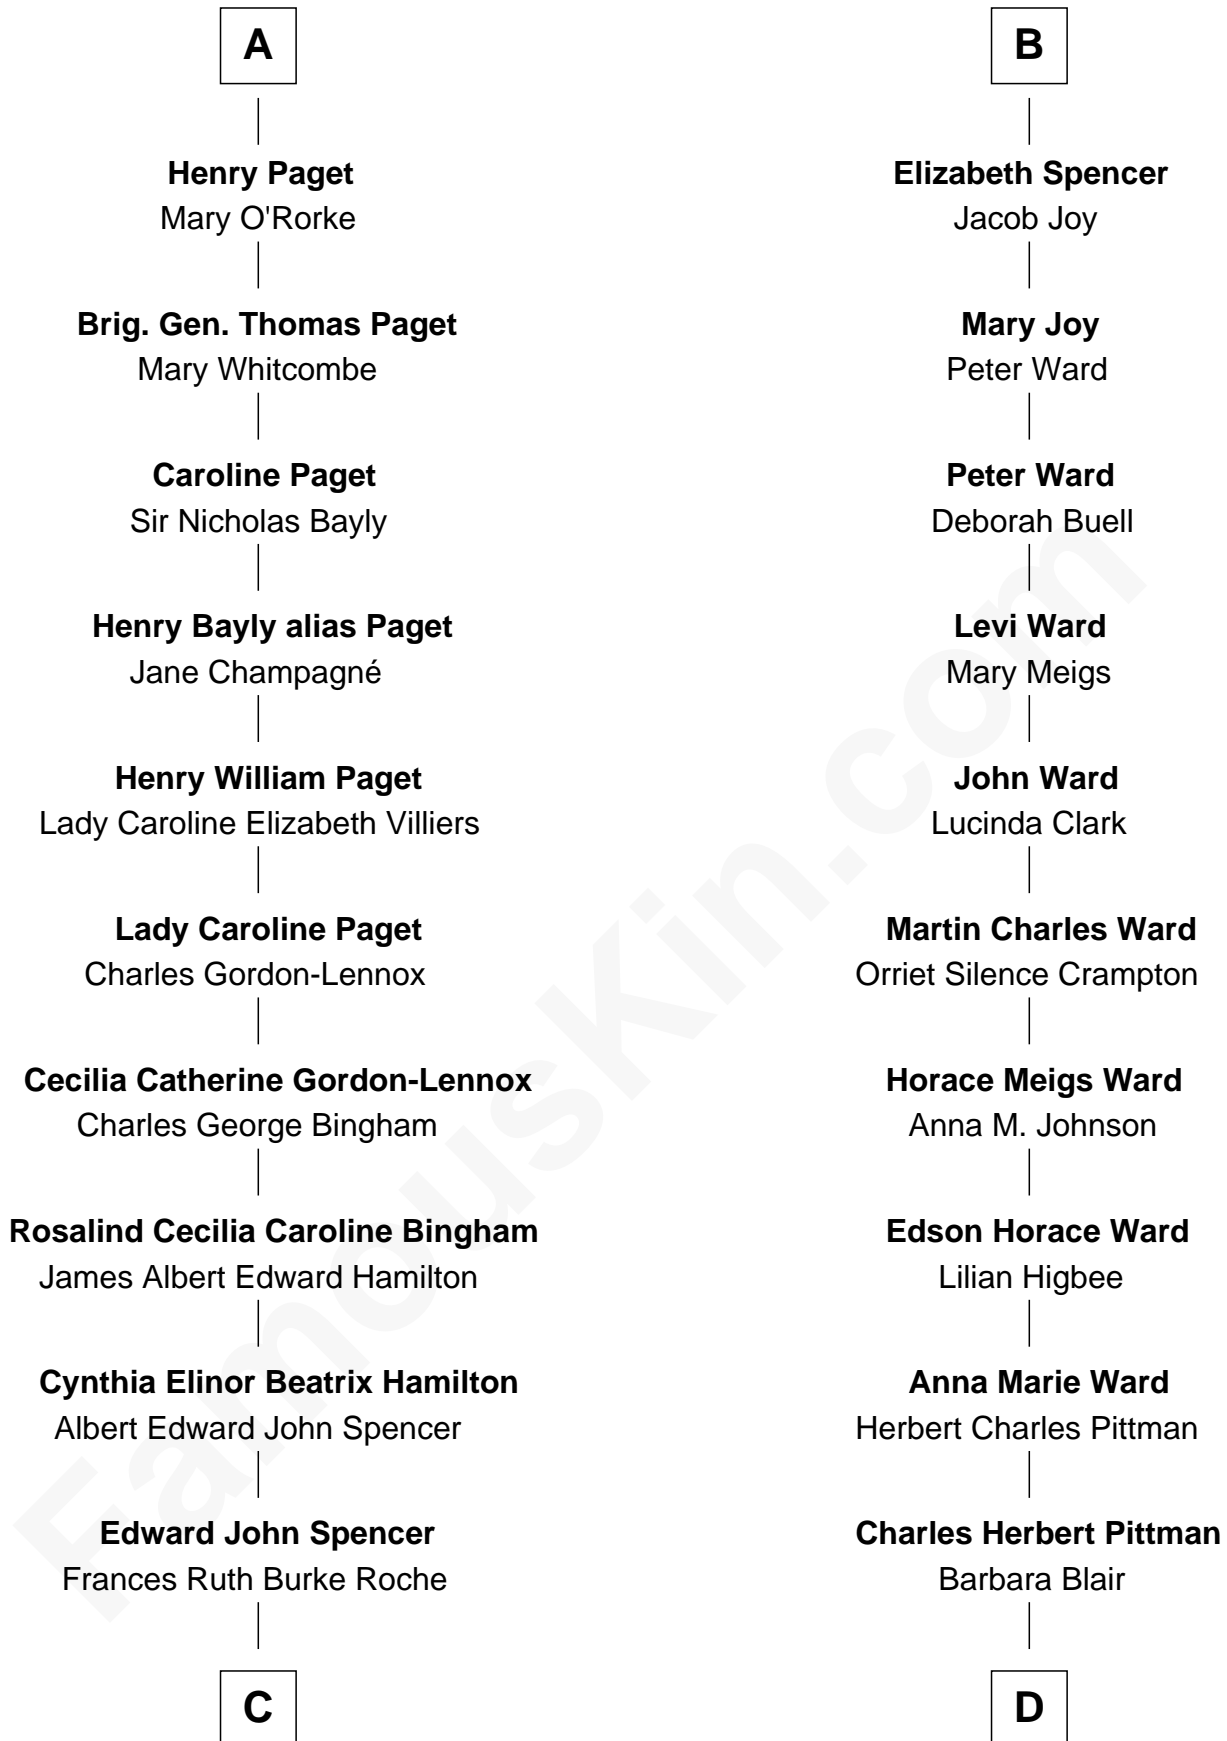

FamousKin.com Relationship Chart of

Prince William

Prince of Wales

18th cousin of

Aaron Rodgers

NFL Quarterback

Sir Nicholas Poyntz

Elizabeth Mill

C

Princess Diana Frances Spencer
Charles III, King of the United Kingdom

Prince William
Prince of Wales

D

Darla Leigh Pittman
Edward Wesley Rodgers

Aaron Rodgers
NFL Quarterback

FamousKin.com