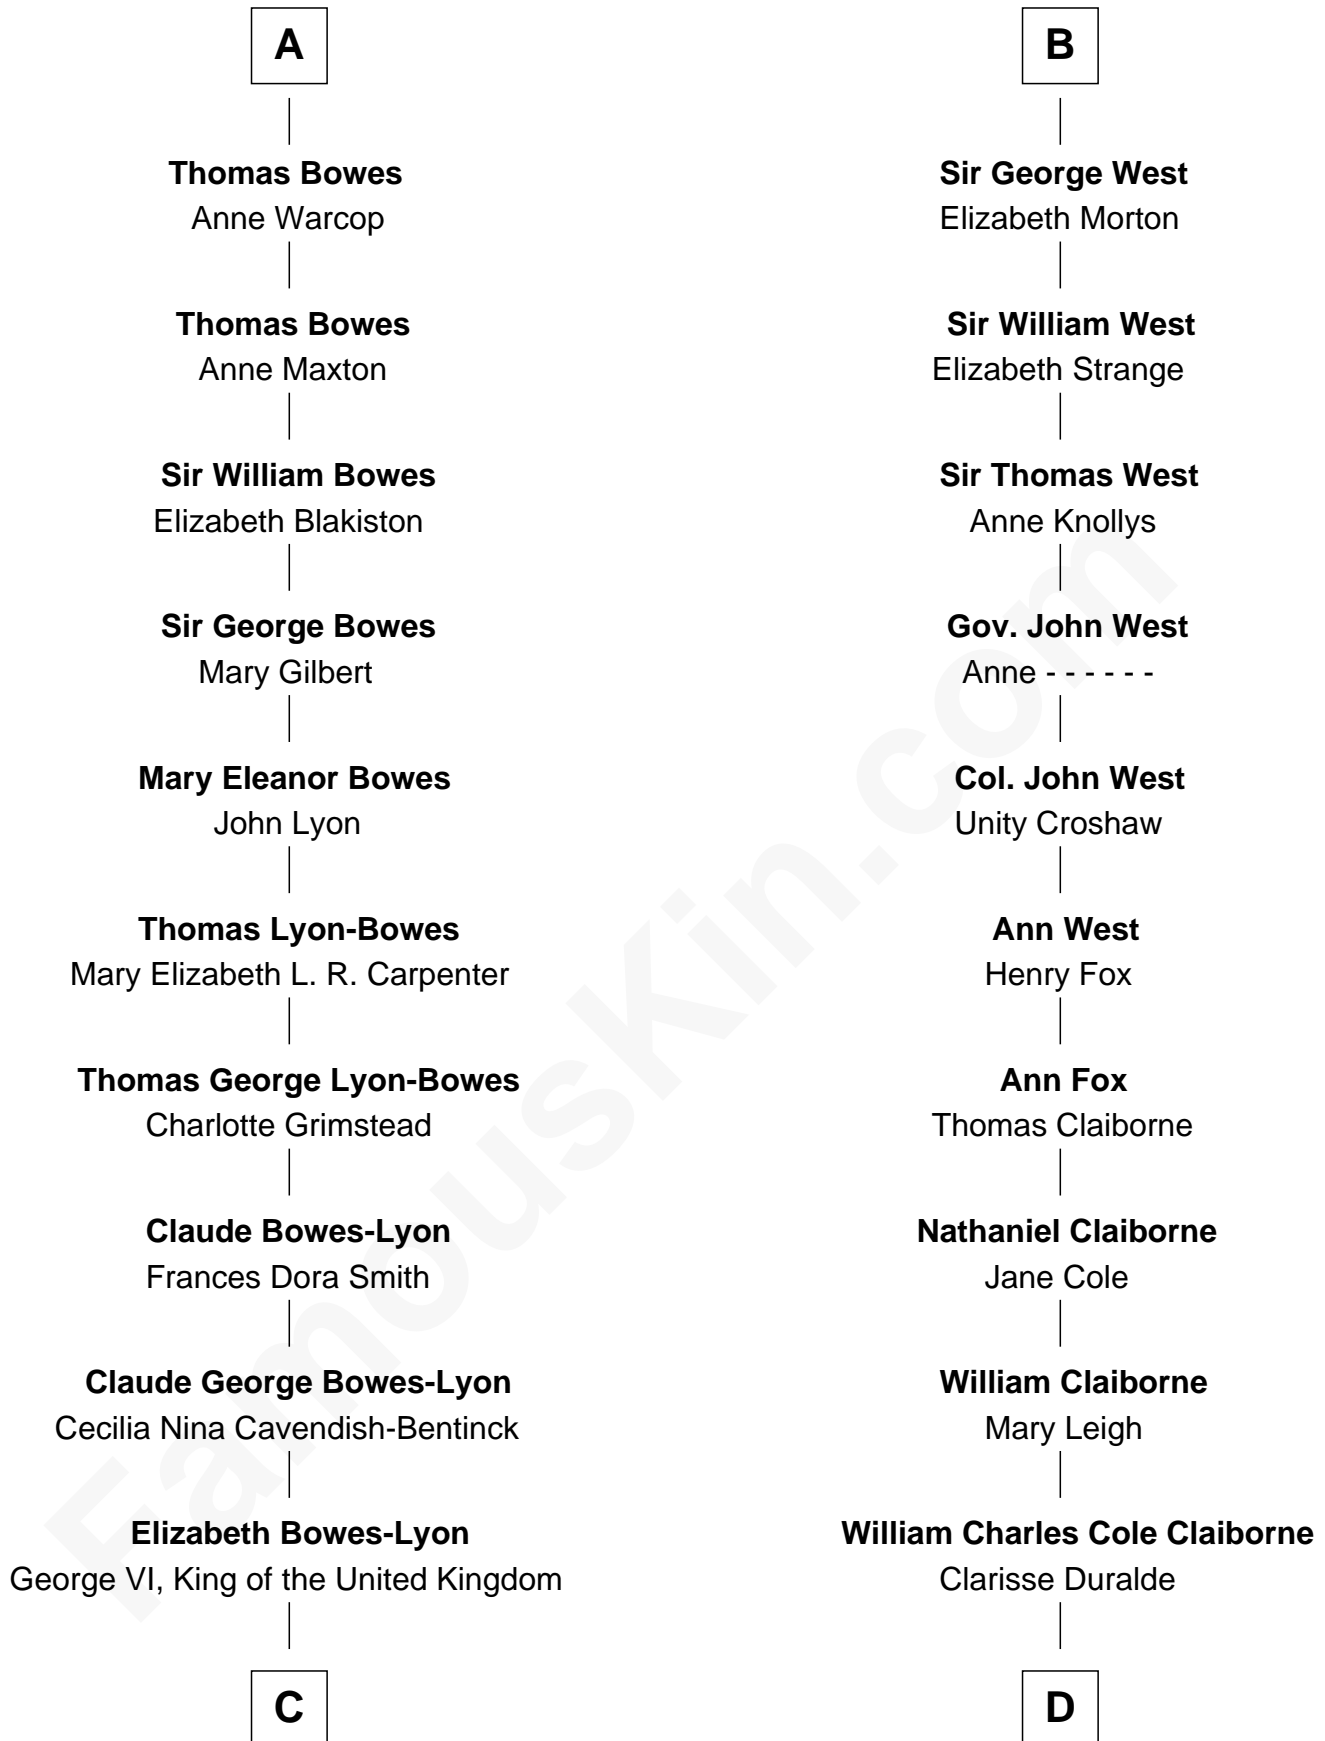

# FamousKin.com Relationship Chart of

**Prince William**

*Prince of Wales*

19th cousin 1 time removed of

**Liz Claiborne**

*Fashion Designer and Founder of Liz Claiborne Inc.*

**Sir Robert de Clifford**

Isabel de Berkeley

**C**

**Elizabeth II, Queen of the United Kingdom**

Prince Philip of Edinburgh

**Charles III, King of the United Kingdom**

Princess Diana Frances Spencer

**Prince William**

*Prince of Wales*

**D**