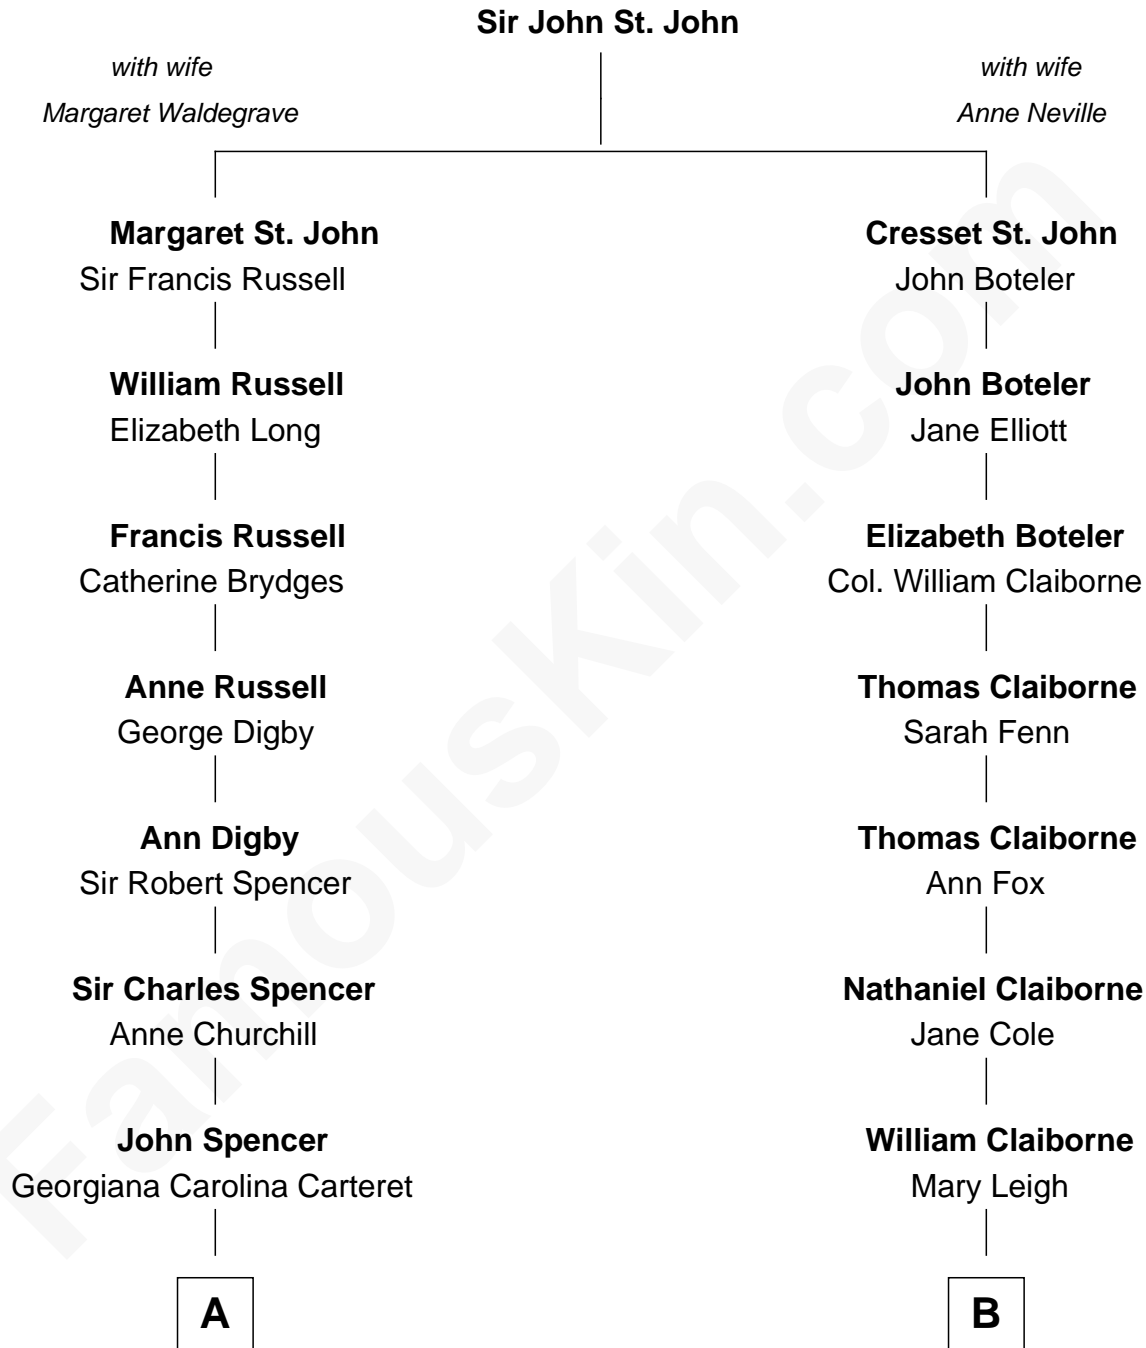

FamousKin.com

Relationship Chart of

Prince William

Prince of Wales

11th cousin 3 times removed of

Liz Claiborne

Fashion Designer and Founder of Liz Claiborne Inc.

A

John Spencer
Margaret Georgiana Poyntz

George John Spencer
Lavina Bingham

Frederick Spencer
Adelaide Horatia Elizabeth Seymour

Charles Robert Spencer
Margaret Baring

Albert Edward John Spencer
Cynthia Elinor Beatrix Hamilton

Edward John Spencer
Frances Ruth Burke Roche

Princess Diana Frances Spencer
Charles III, King of the United Kingdom

Prince William
Prince of Wales

B

William Charles Cole Claiborne
Clarisse Duralde

William Charles Cole Claiborne
Louise de Balathier