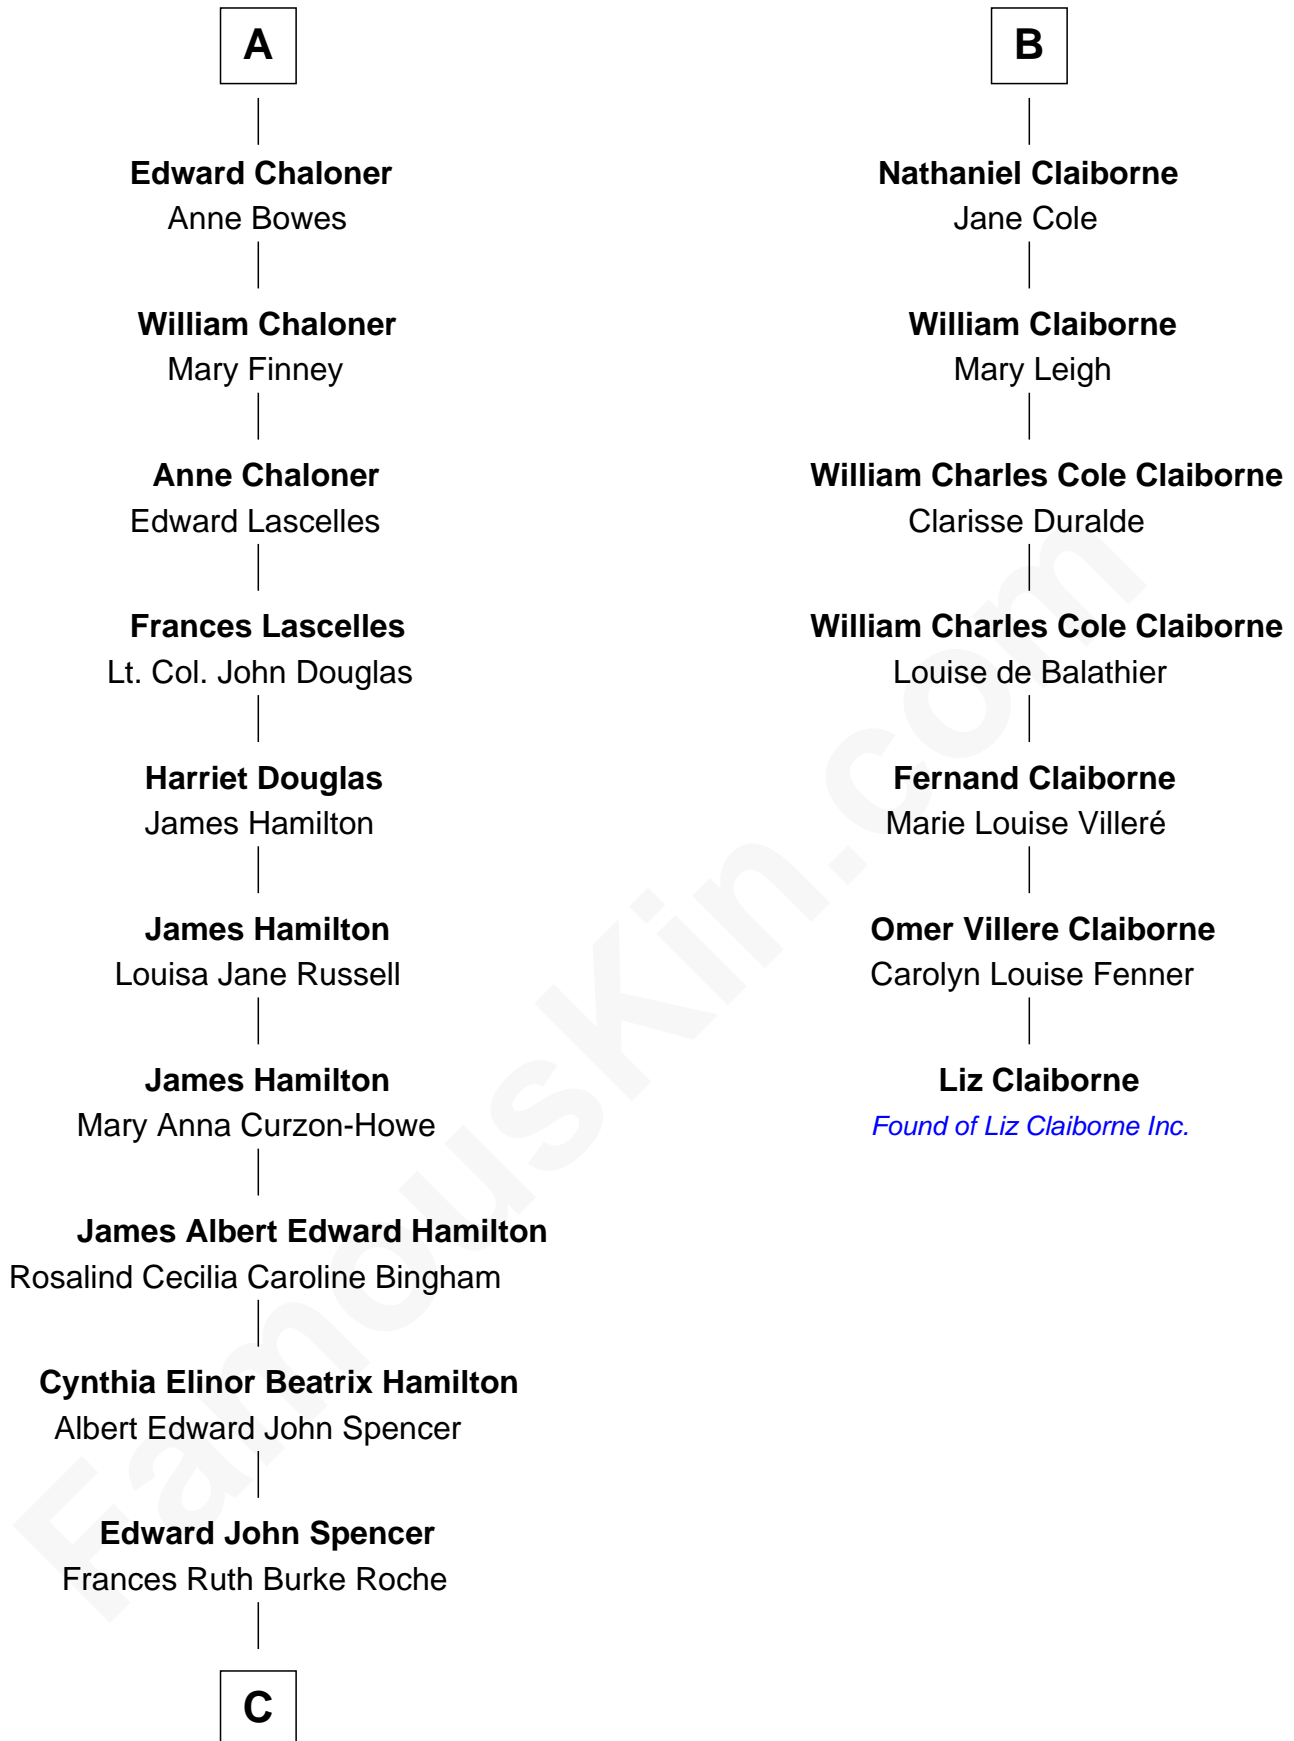

FamousKin.com
Relationship Chart of
Prince William
Prince of Wales

13th cousin 5 times removed of

Liz Claiborne

Fashion Designer and Founder of Liz Claiborne Inc.

C

Princess Diana Frances Spencer
Charles III, King of the United Kingdom

Prince William
Prince of Wales

FamousKin.com