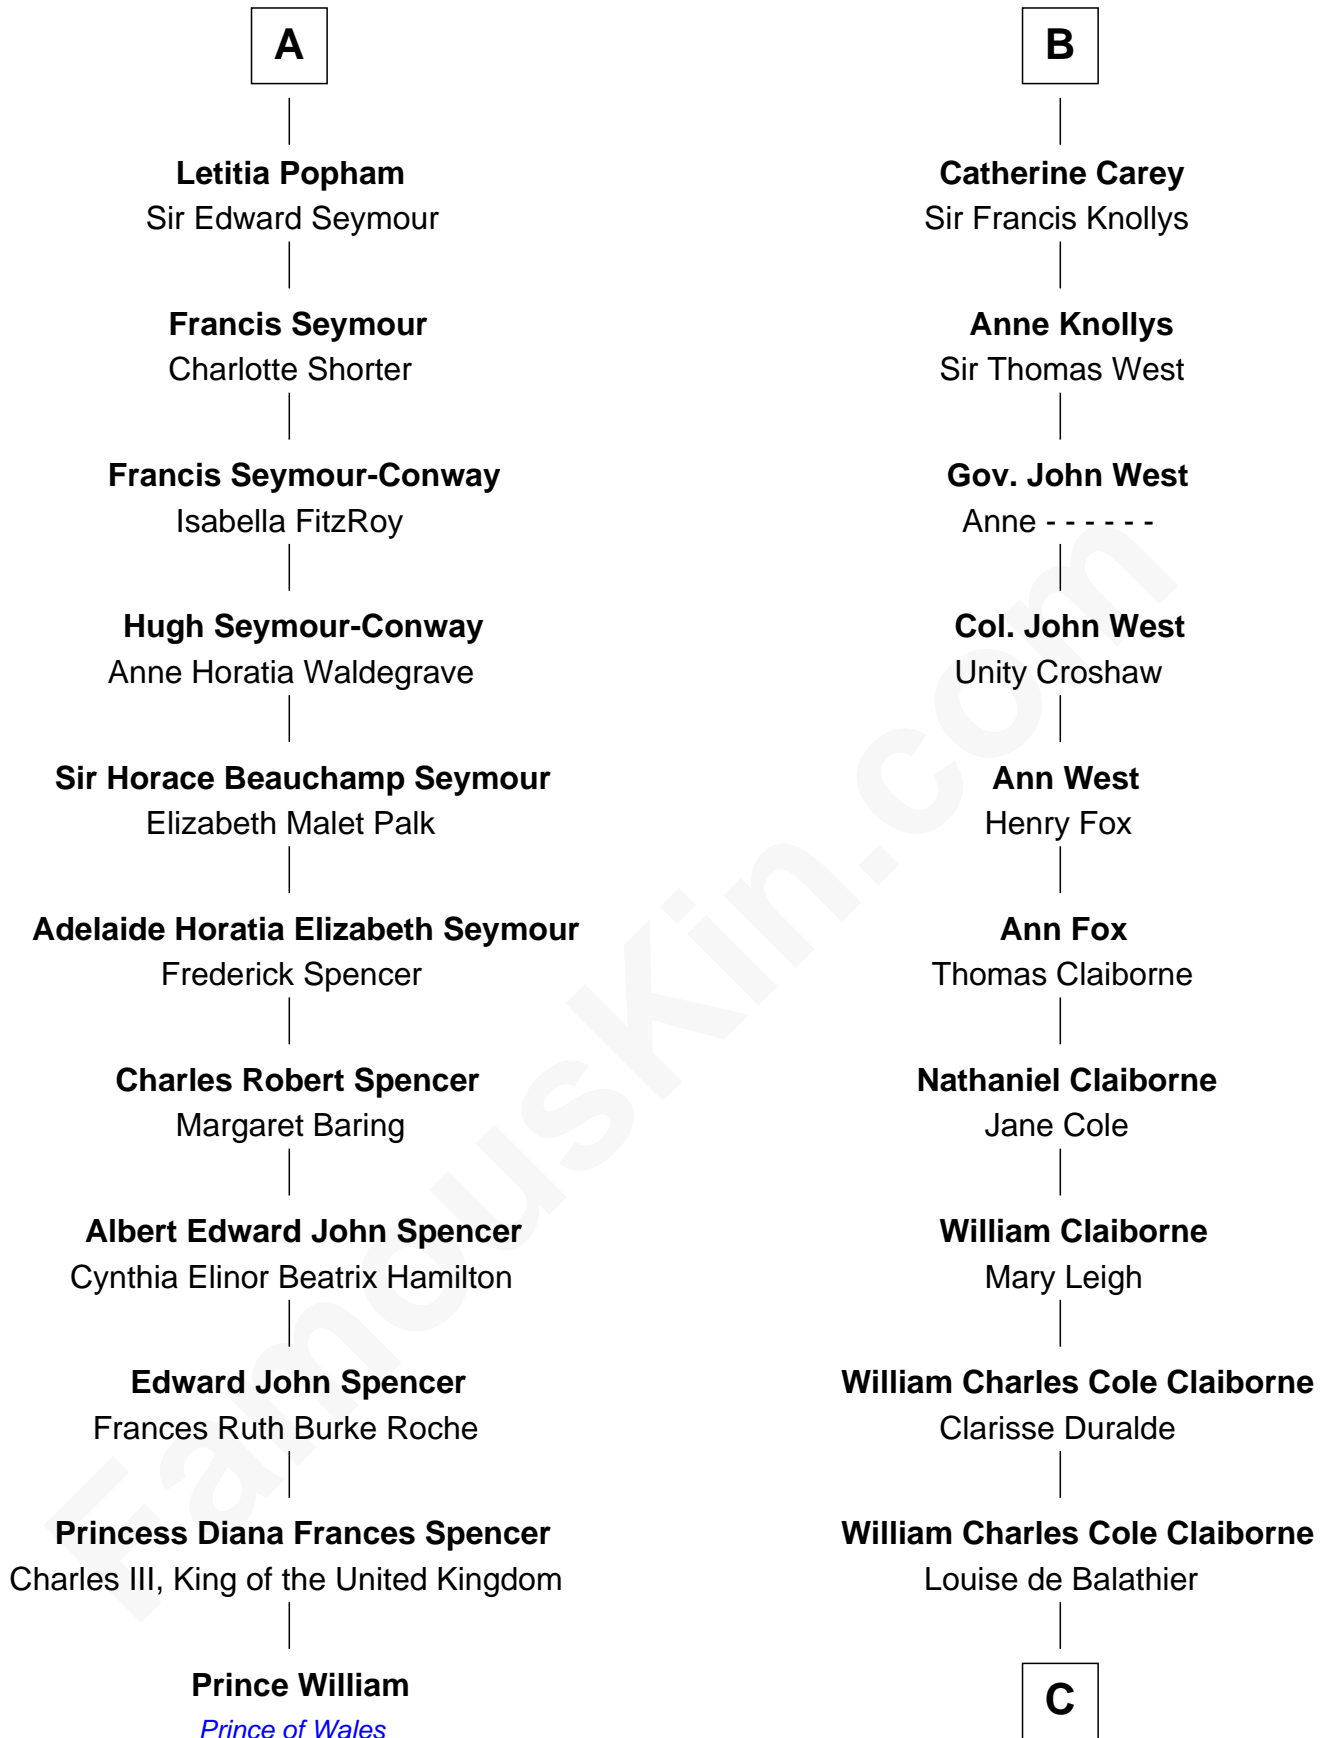

# FamousKin.com Relationship Chart of

**Prince William**

*Prince of Wales*

17th cousin 2 times removed of

**Liz Claiborne**

*Fashion Designer and Founder of Liz Claiborne Inc.*

**Thomas de Berkeley**

*with wife  
Katherine de Clyvedon*

**Sir Edmund Sutton**  
Matilda Clifford

**Elizabeth de Berkeley**  
Richard de Beauchamp

**Thomas Dudley**  
Grace Threlkeld

**Eleanor Beauchamp**  
Edmund Beaufort

**John Dudley**  
Elizabeth Gardiner

**Eleanor Beaufort**  
Sir Robert Spencer

**Anne Dudley**  
Sir Francis Popham

**Margaret Spencer**  
Sir Thomas Carey

**Col. Alexander Popham**  
Laetitia Kerr

**Sir William Carey**  
Mary Boleyn

**A**

**B**

C

**Fernand Claiborne**  
Marie Louise Villeré