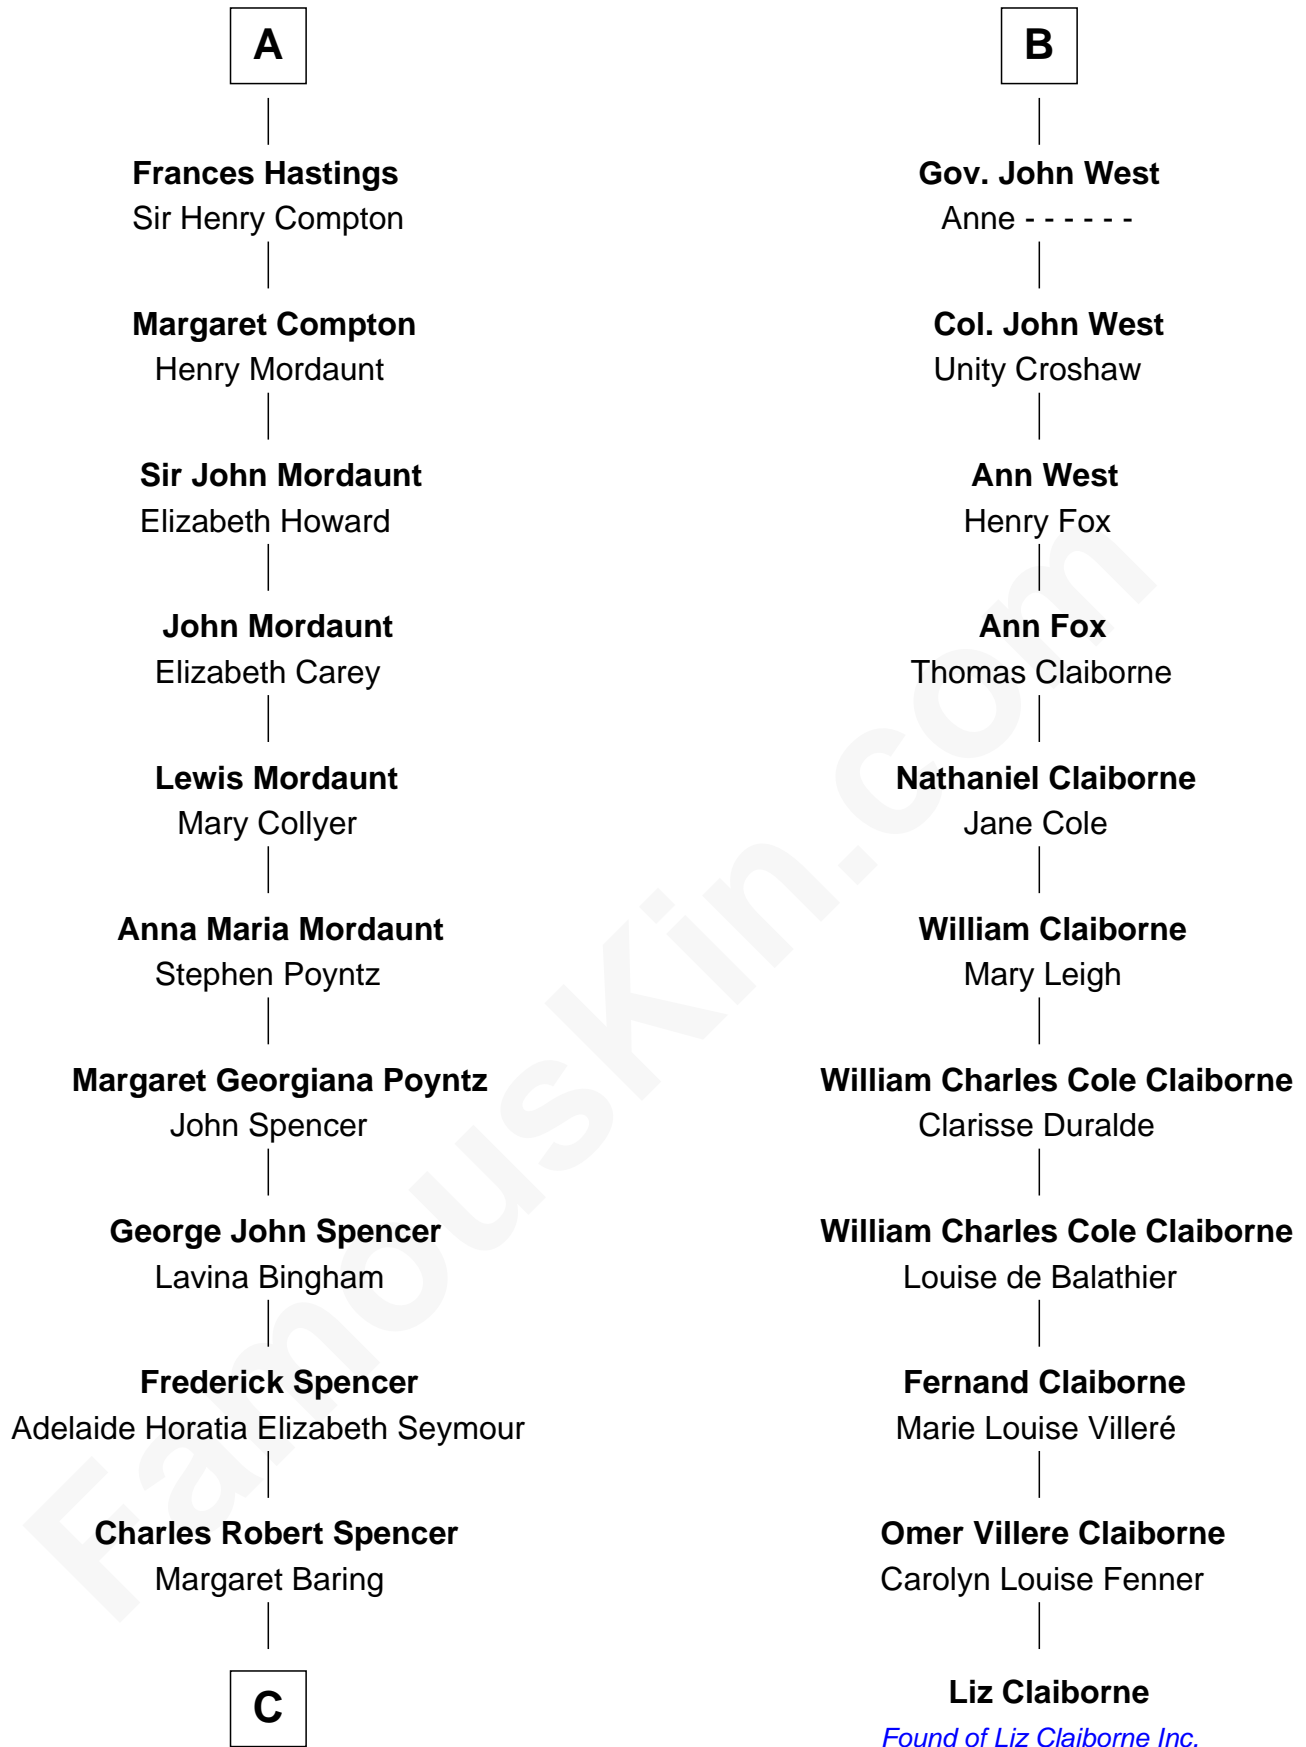

FamousKin.com
Relationship Chart of
Prince William
Prince of Wales

17th cousin 3 times removed of

Liz Claiborne

Fashion Designer and Founder of Liz Claiborne Inc.

Sir John de Beaumont
 Katherine de Everingham

C

—
Albert Edward John Spencer

Cynthia Elinor Beatrix Hamilton

—
Edward John Spencer

Frances Ruth Burke Roche

—
Princess Diana Frances Spencer

Charles III, King of the United Kingdom

—
Prince William