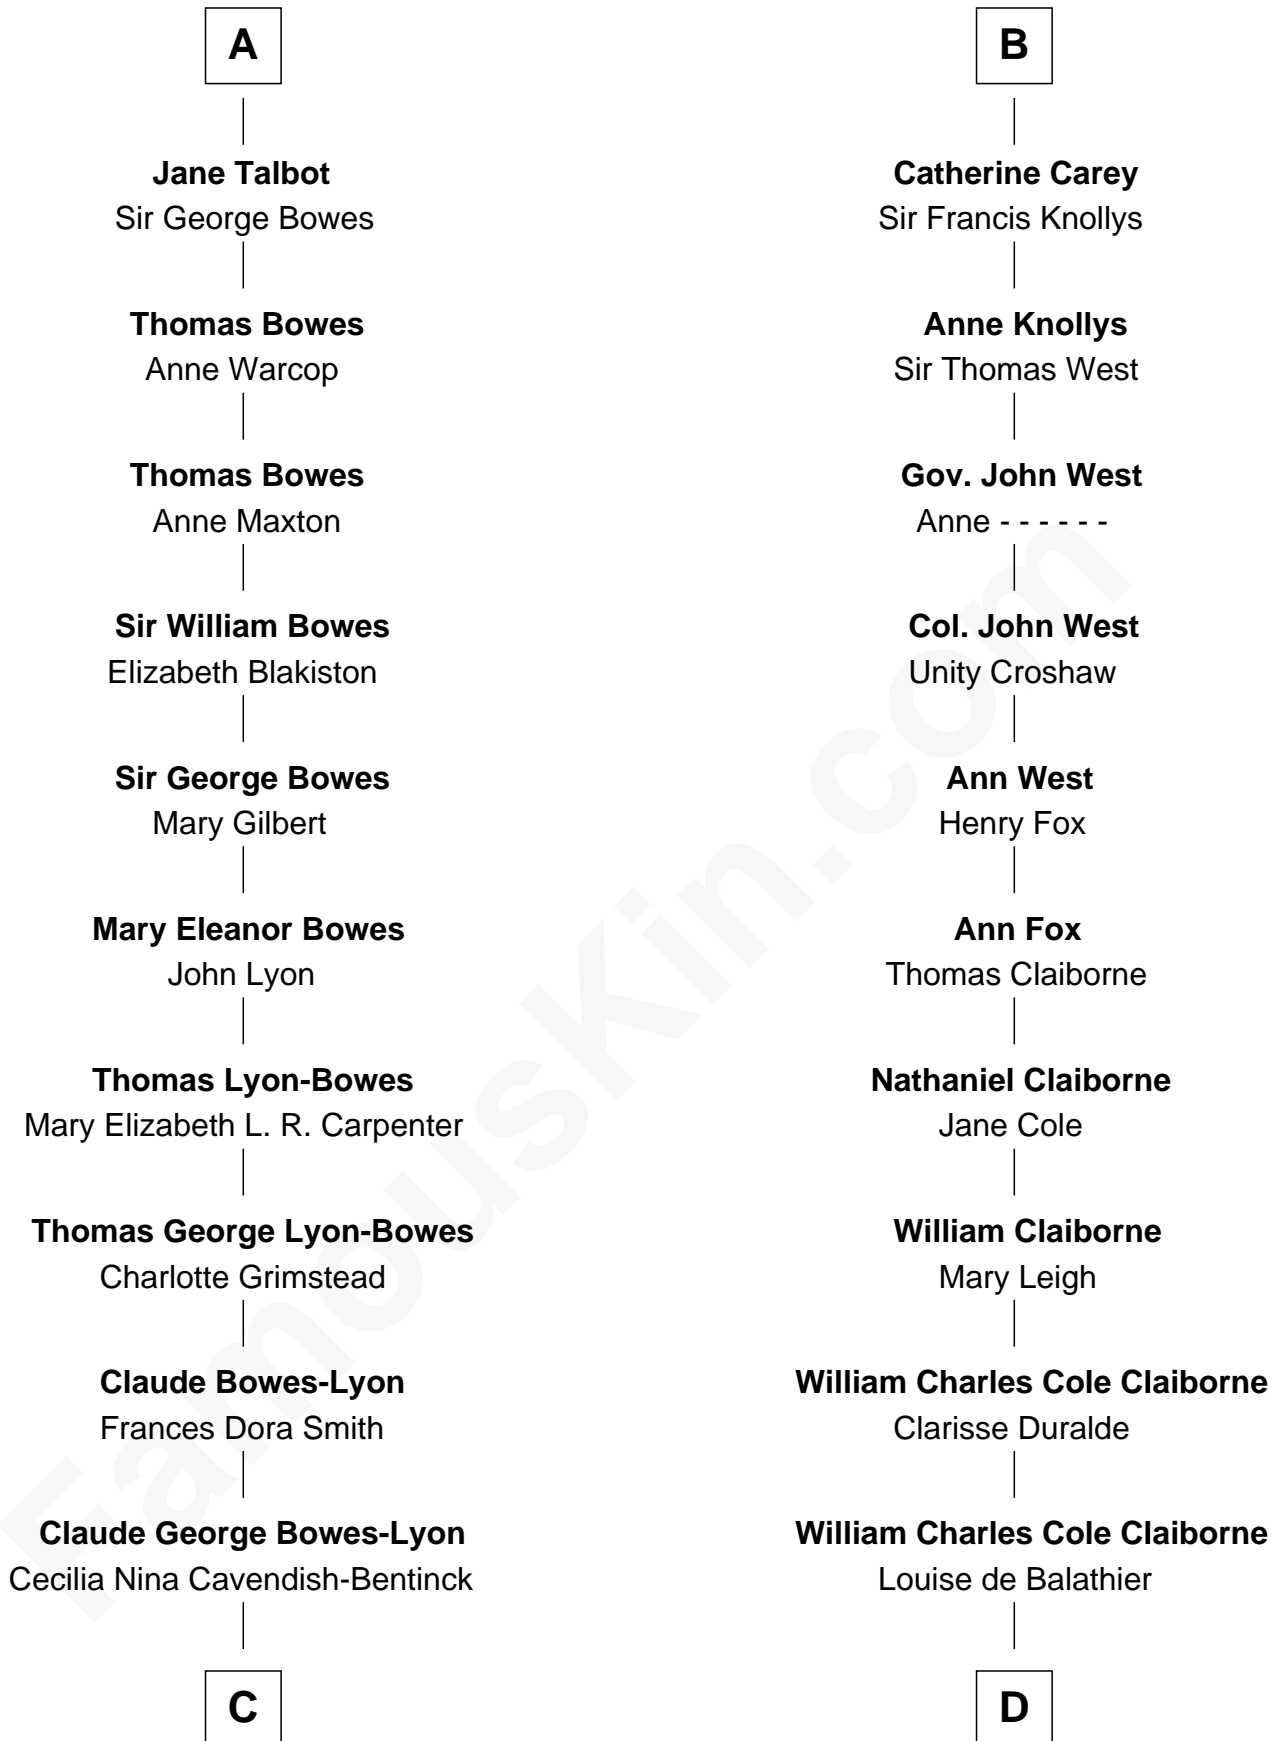

FamousKin.com Relationship Chart of

Prince William

Prince of Wales

19th cousin 1 time removed of

Liz Claiborne

Fashion Designer and Founder of Liz Claiborne Inc.

Sir William de Ros
Margery de Badlesmere

C

Elizabeth Bowes-Lyon

George VI, King of the United Kingdom

Elizabeth II, Queen of the United Kingdom

Prince Philip of Edinburgh

Charles III, King of the United Kingdom

Princess Diana Frances Spencer

Prince William