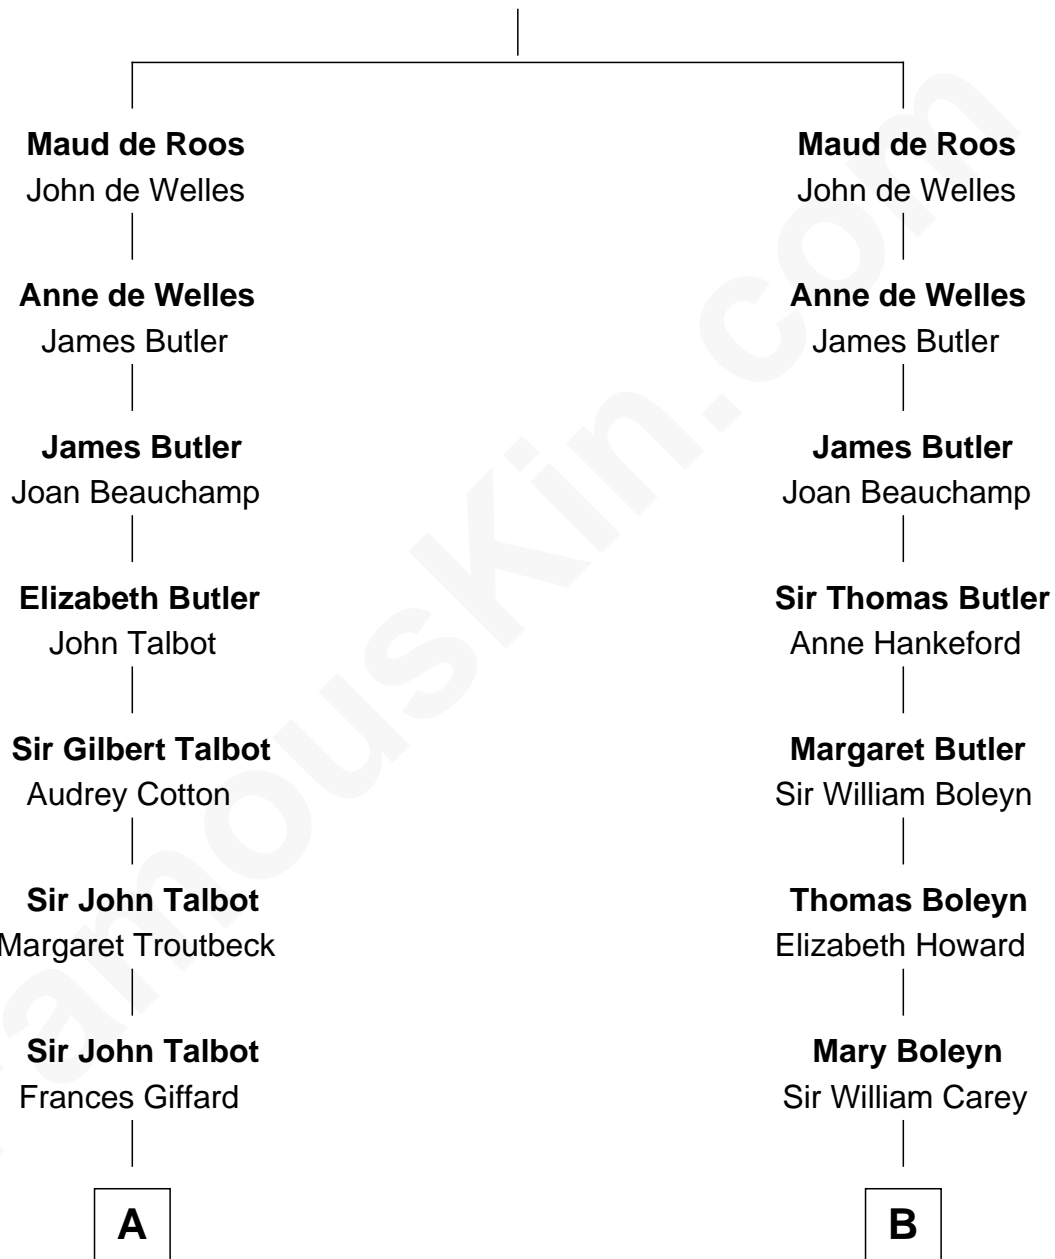

FamousKin.com Relationship Chart of

Prince William

Prince of Wales

19th cousin 1 time removed of

Liz Claiborne

Fashion Designer and Founder of Liz Claiborne Inc.

Sir William de Ros
Margery de Badlesmere

C

Elizabeth Bowes-Lyon

George VI, King of the United Kingdom

Elizabeth II, Queen of the United Kingdom

Prince Philip of Edinburgh

Charles III, King of the United Kingdom

Princess Diana Frances Spencer

Prince William