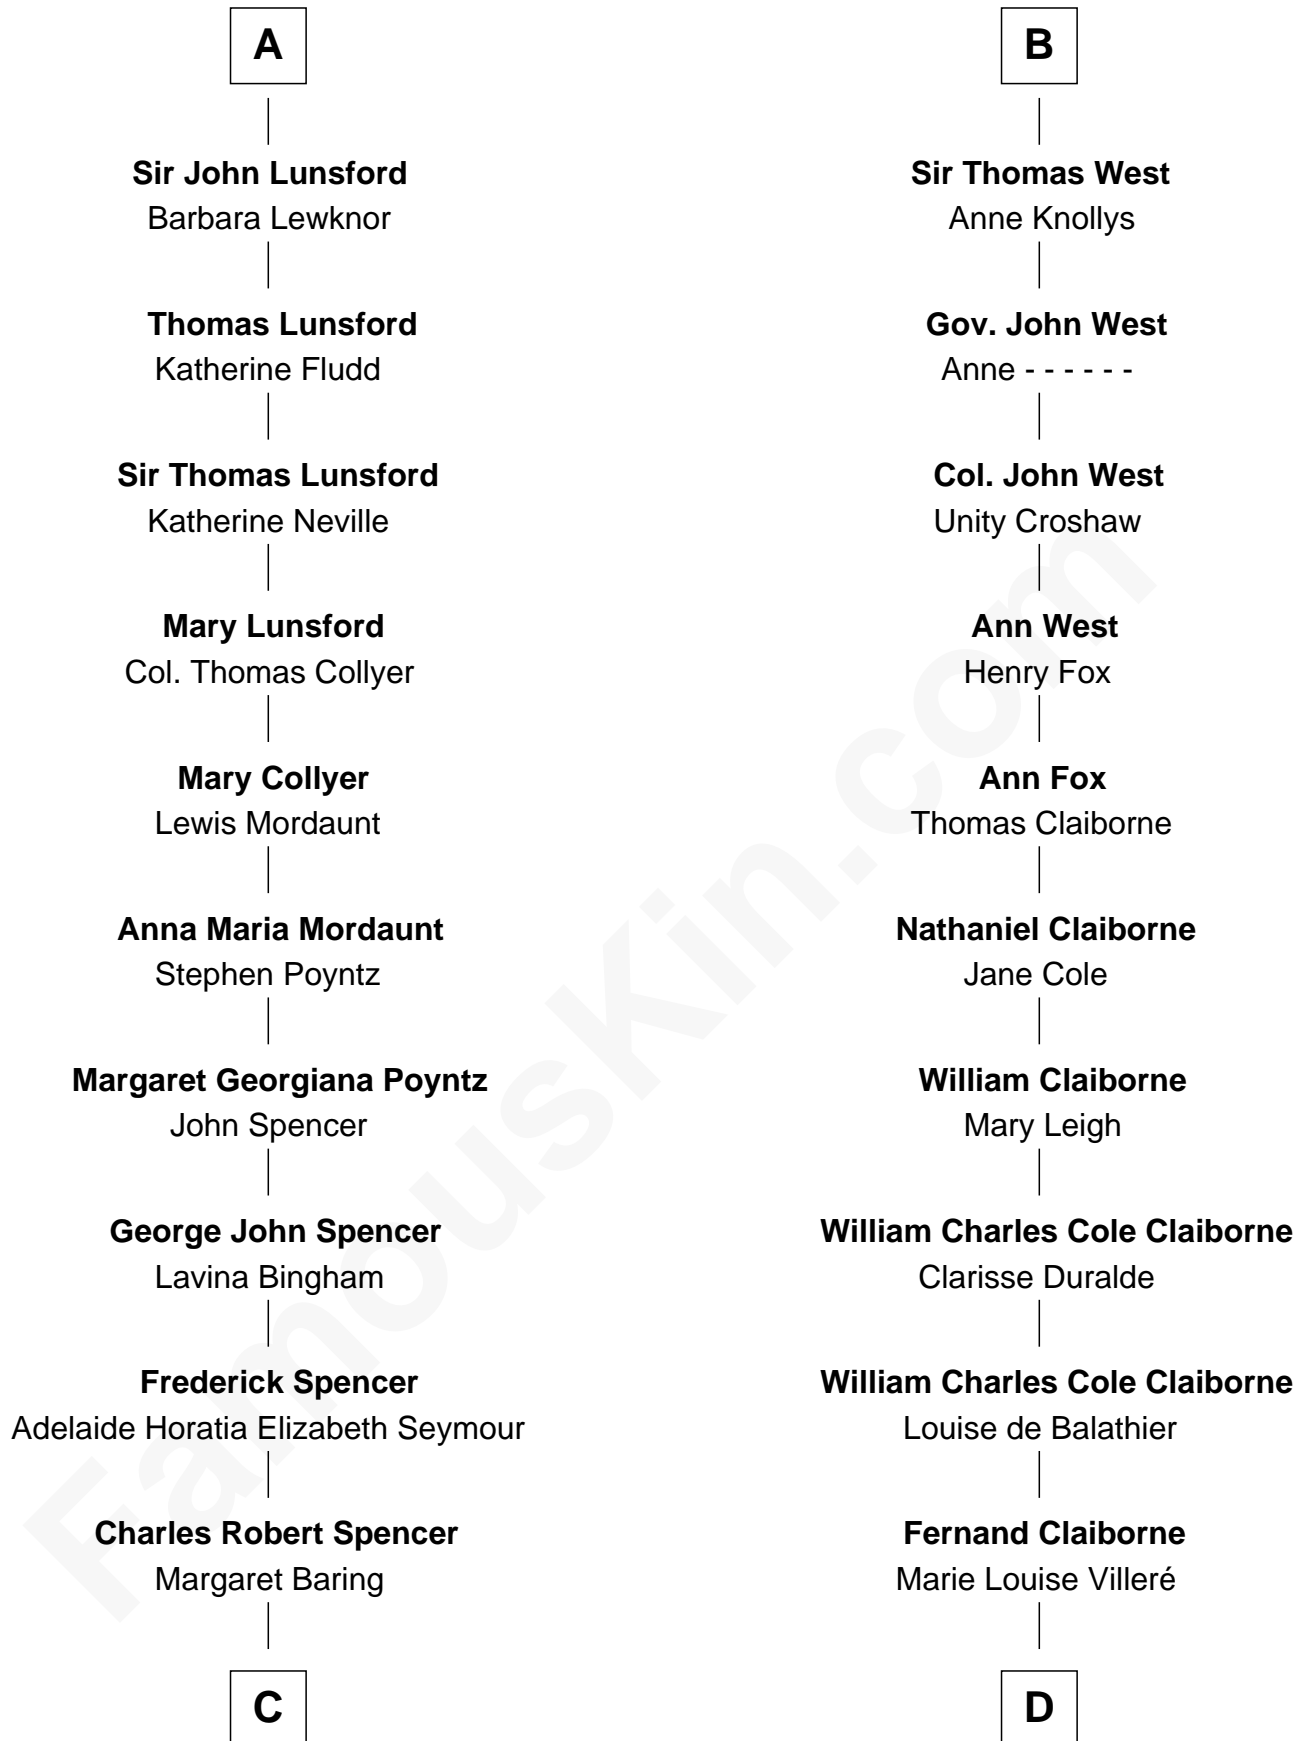

FamousKin.com
Relationship Chart of
Prince William
Prince of Wales

18th cousin 2 times removed of

Liz Claiborne

Fashion Designer and Founder of Liz Claiborne Inc.

Sir Thomas de St. Omer

C

Albert Edward John Spencer
Cynthia Elinor Beatrix Hamilton

Edward John Spencer
Frances Ruth Burke Roche

Princess Diana Frances Spencer
Charles III, King of the United Kingdom

Prince William
Prince of Wales

D

Omer Villere Claiborne
Carolyn Louise Fenner

Liz Claiborne
Found of Liz Claiborne Inc.