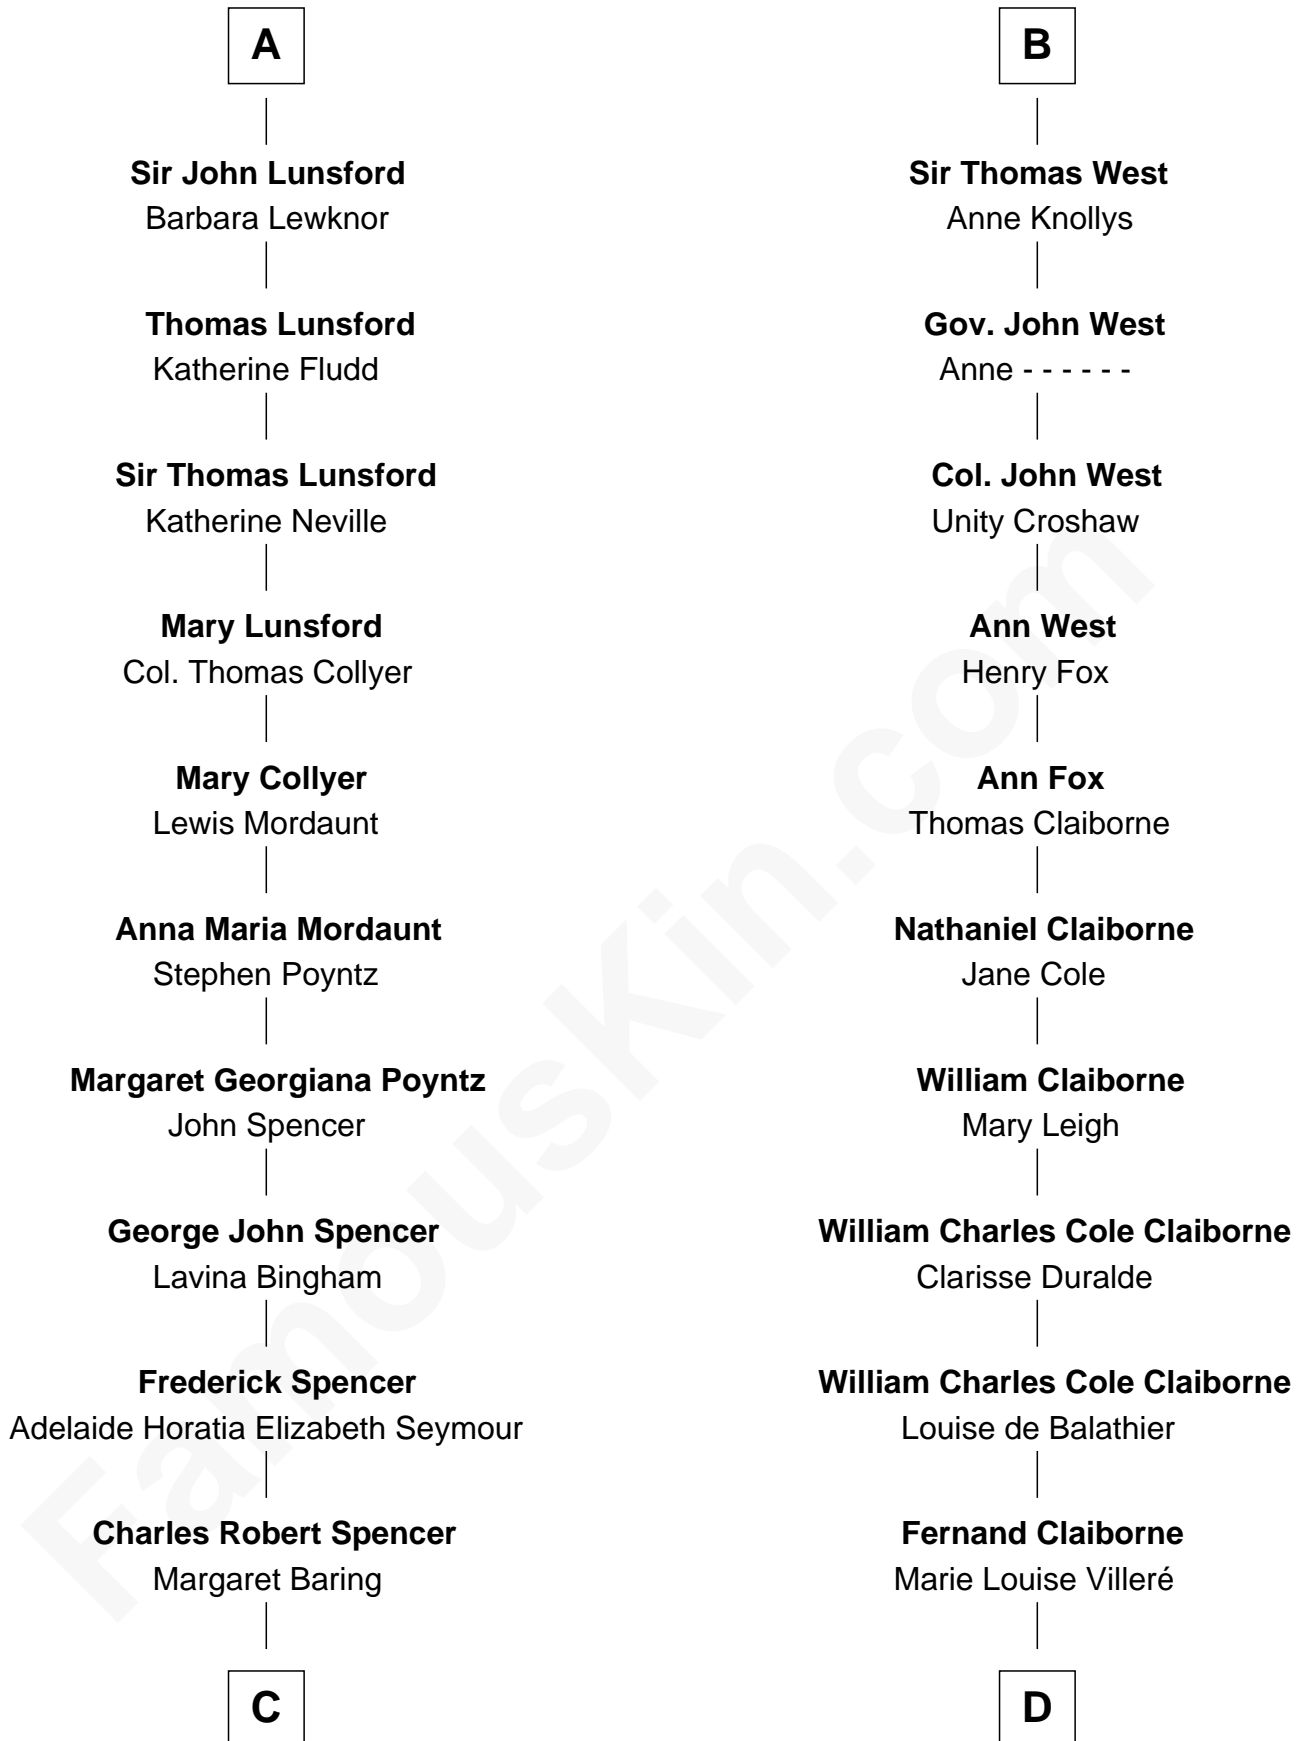

FamousKin.com
Relationship Chart of
Prince William
Prince of Wales

18th cousin 2 times removed of

Liz Claiborne

Fashion Designer and Founder of Liz Claiborne Inc.

Sir Richard de Walkfare

C

Albert Edward John Spencer
Cynthia Elinor Beatrix Hamilton

Edward John Spencer
Frances Ruth Burke Roche

Princess Diana Frances Spencer
Charles III, King of the United Kingdom

Prince William
Prince of Wales

D

Omer Villere Claiborne
Carolyn Louise Fenner

Liz Claiborne
Found of Liz Claiborne Inc.