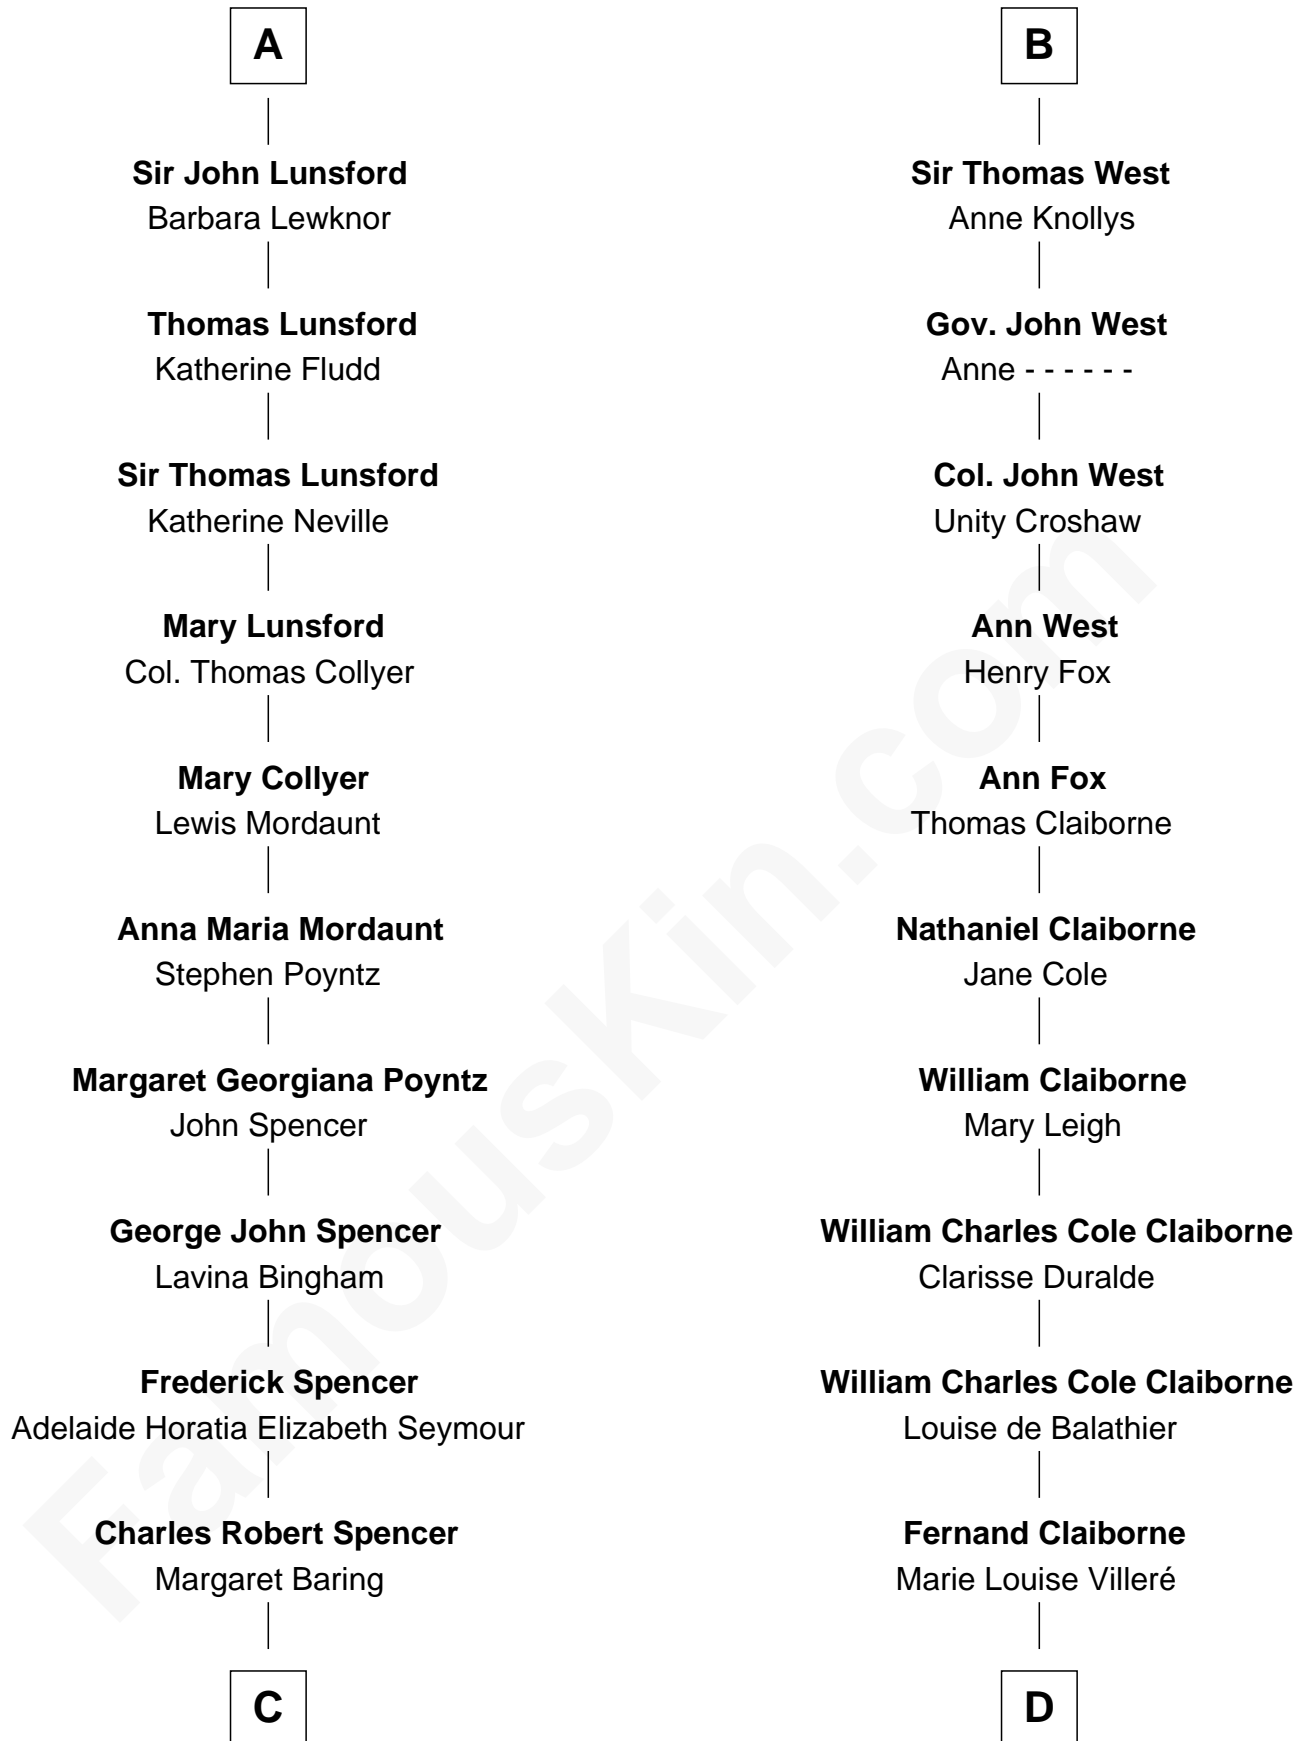

## Relationship Chart of

### Prince William

*Prince of Wales*

18th cousin 2 times removed of

**Liz Claiborne**

*Fashion Designer and Founder of Liz Claiborne Inc.*

**Sir John de Felton**

Sibyl - - - - -

**C**

**Albert Edward John Spencer**  
Cynthia Elinor Beatrix Hamilton

**Edward John Spencer**  
Frances Ruth Burke Roche

**Princess Diana Frances Spencer**  
Charles III, King of the United Kingdom

**Prince William**  
*Prince of Wales*