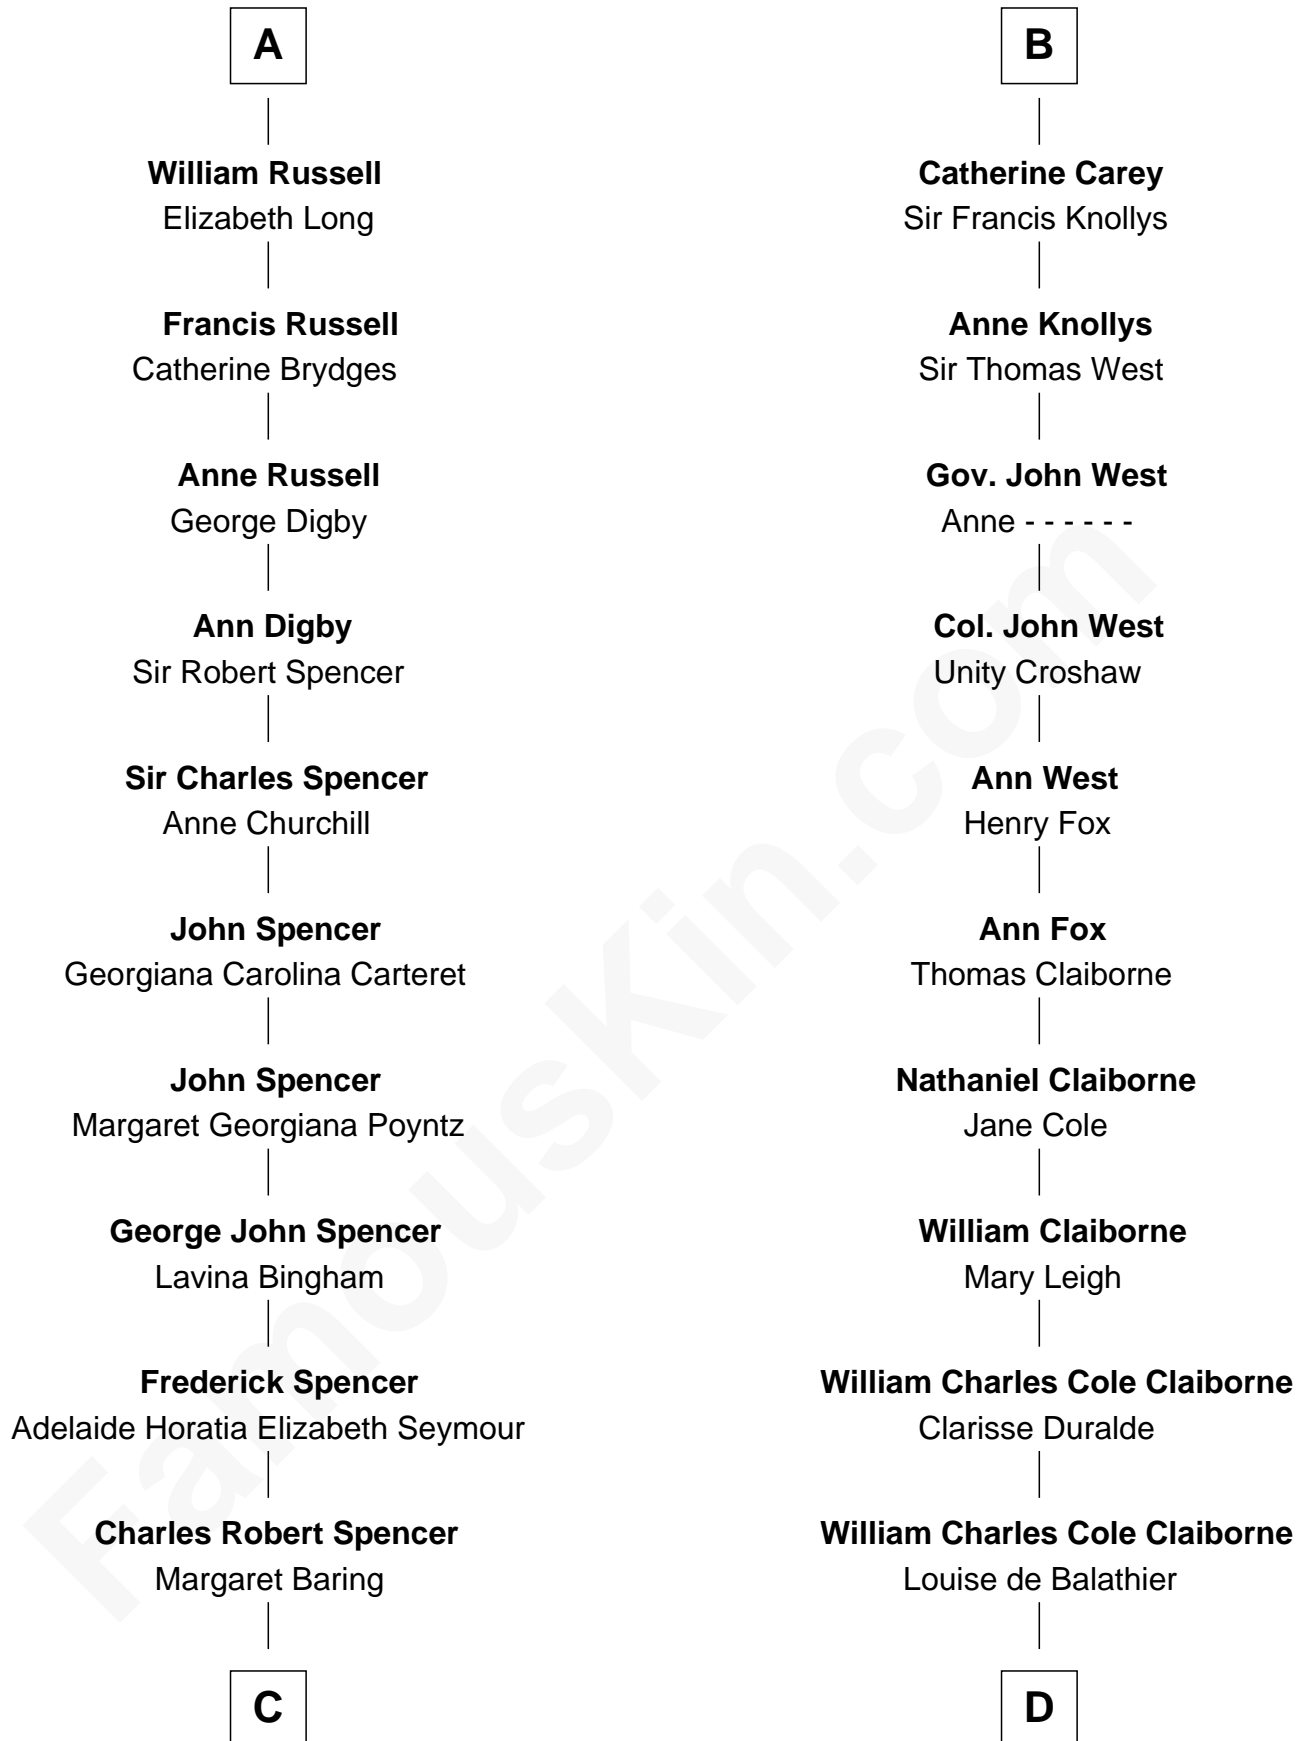

FamousKin.com Relationship Chart of

Prince William

Prince of Wales

19th cousin 1 time removed of

Liz Claiborne

Fashion Designer and Founder of Liz Claiborne Inc.

Sir Robert de Scales

Katherine d'Ufford

C

Albert Edward John Spencer
Cynthia Elinor Beatrix Hamilton

Edward John Spencer
Frances Ruth Burke Roche

Princess Diana Frances Spencer
Charles III, King of the United Kingdom

Prince William
Prince of Wales