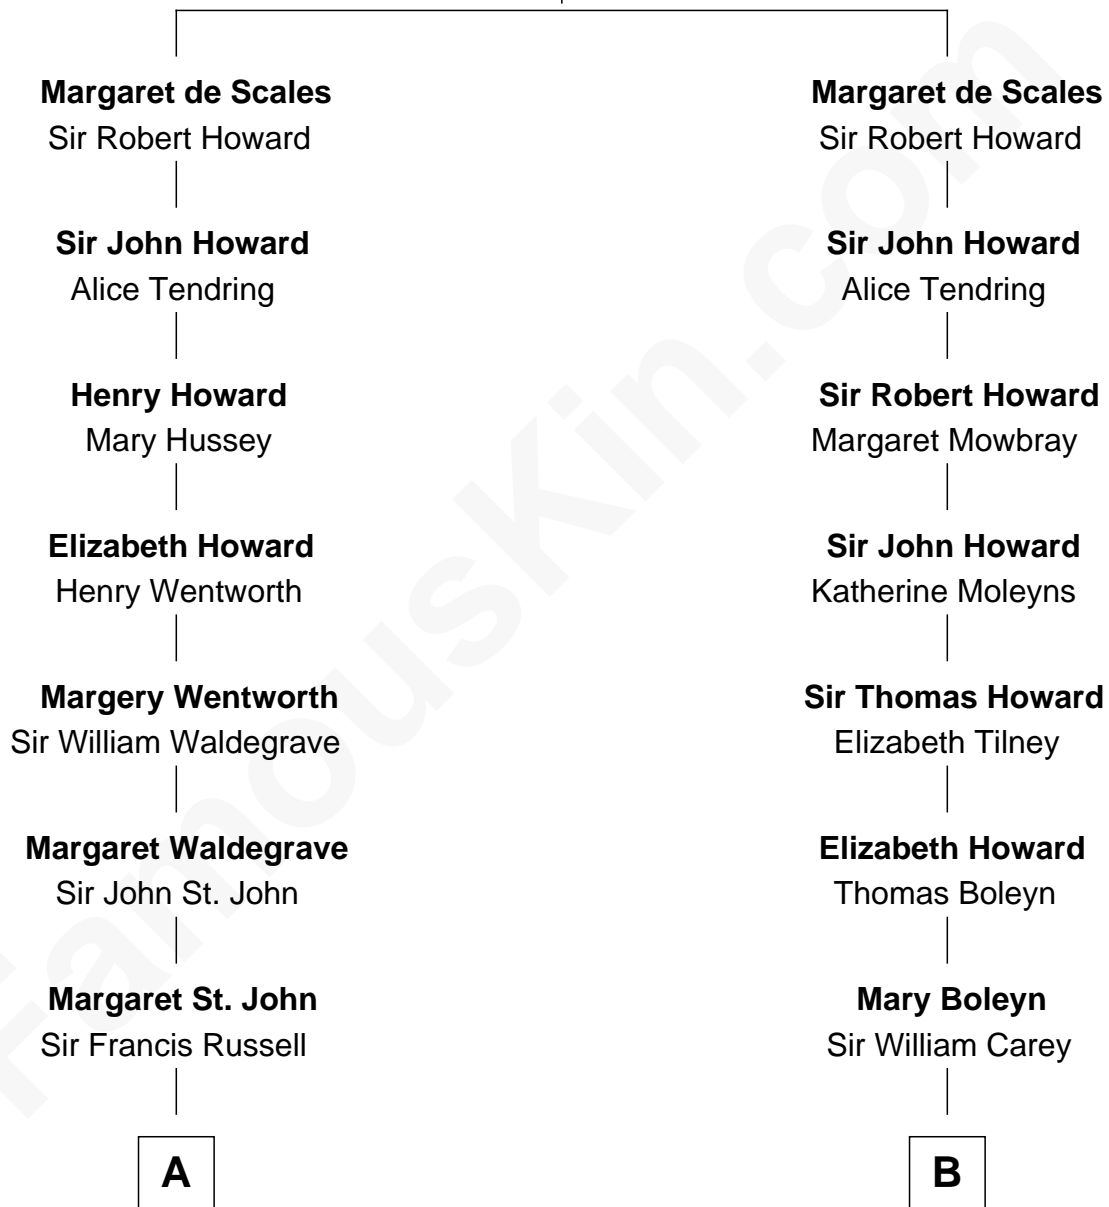

FamousKin.com Relationship Chart of

Prince William

Prince of Wales

19th cousin 1 time removed of

Liz Claiborne

Fashion Designer and Founder of Liz Claiborne Inc.

Sir Robert de Scales

Katherine d'Ufford

C

Albert Edward John Spencer
Cynthia Elinor Beatrix Hamilton

Edward John Spencer
Frances Ruth Burke Roche

Princess Diana Frances Spencer
Charles III, King of the United Kingdom

Prince William
Prince of Wales