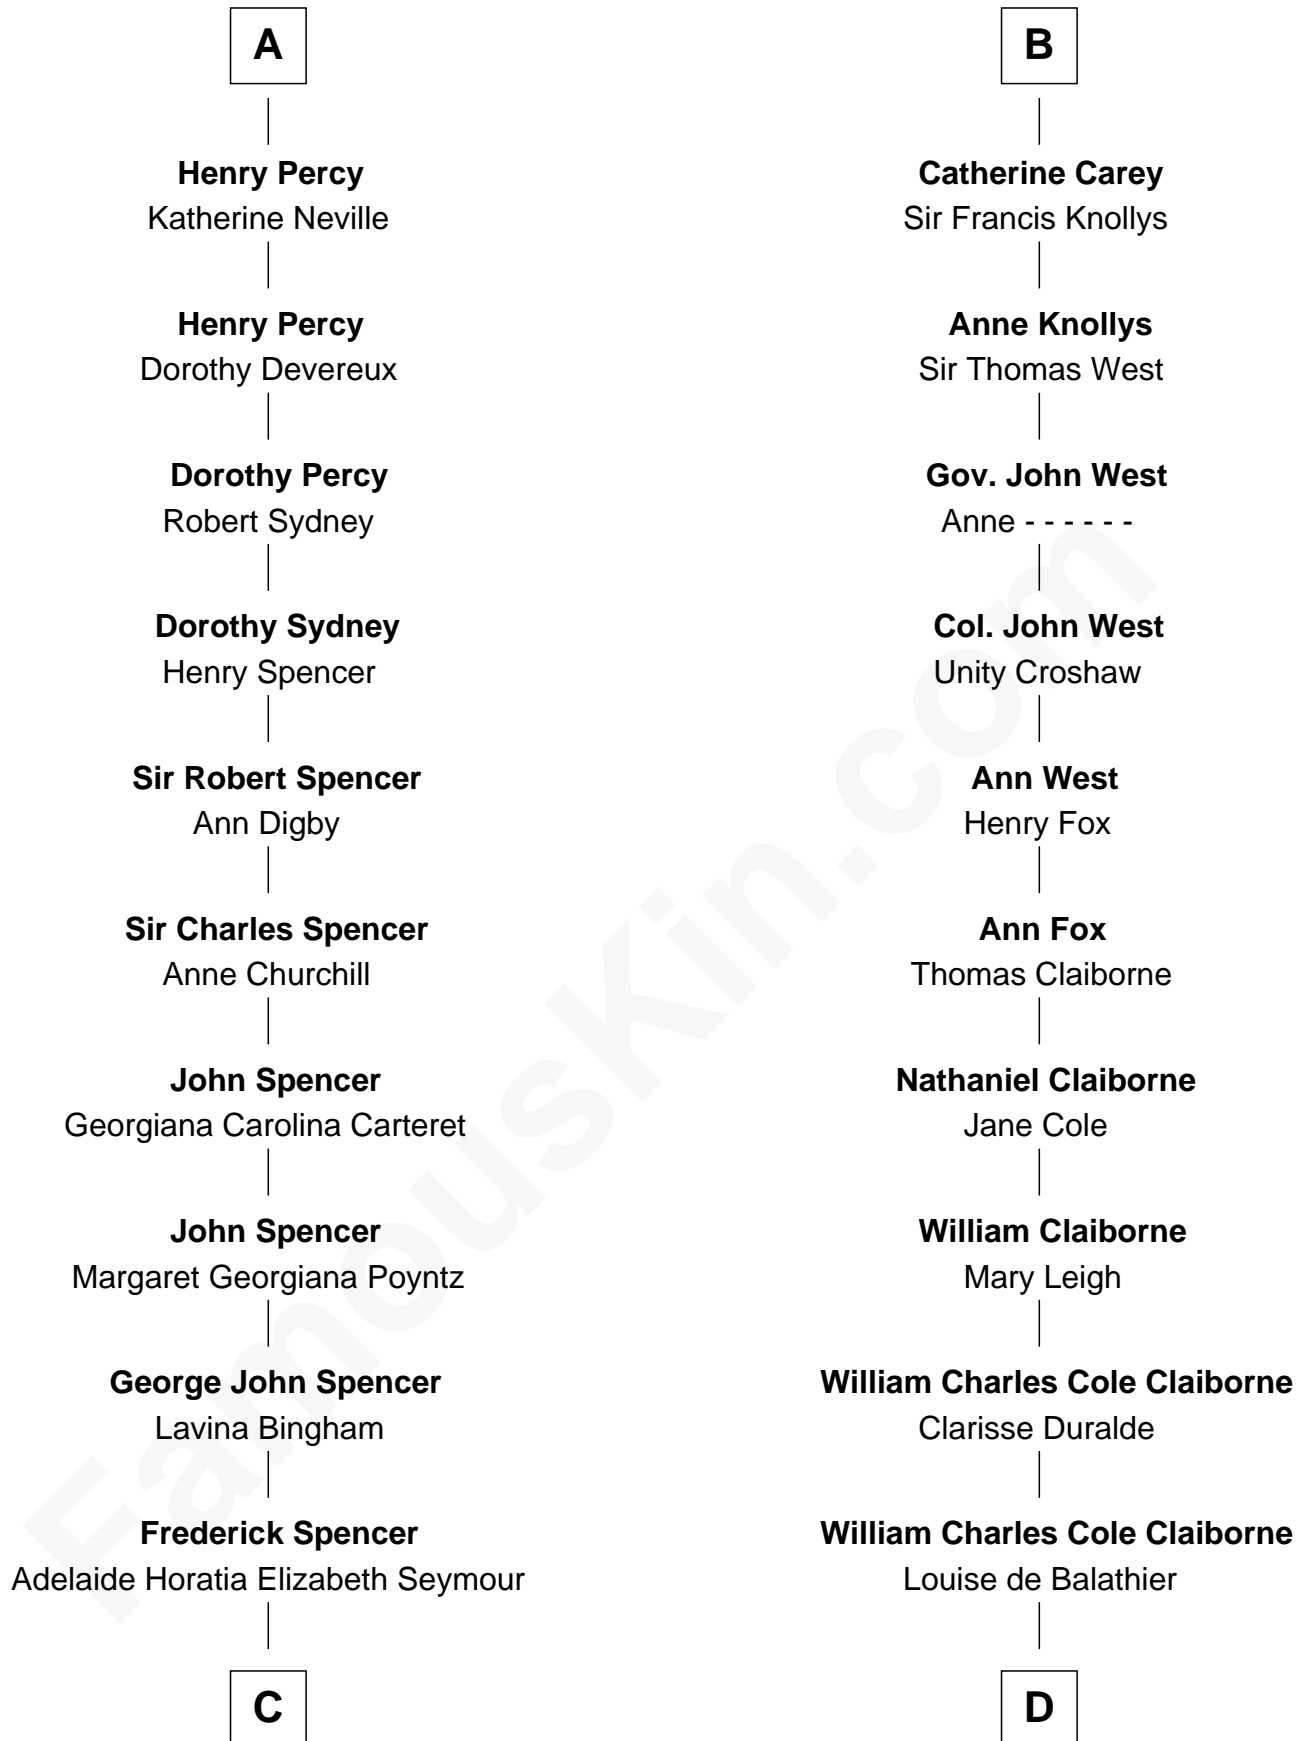

FamousKin.com

Relationship Chart of

Prince William

Prince of Wales

19th cousin 2 times removed of

Liz Claiborne

Fashion Designer and Founder of Liz Claiborne Inc.

C

Charles Robert Spencer

Margaret Baring

Albert Edward John Spencer

Cynthia Elinor Beatrix Hamilton

Edward John Spencer

Frances Ruth Burke Roche

Princess Diana Frances Spencer

Charles III, King of the United Kingdom