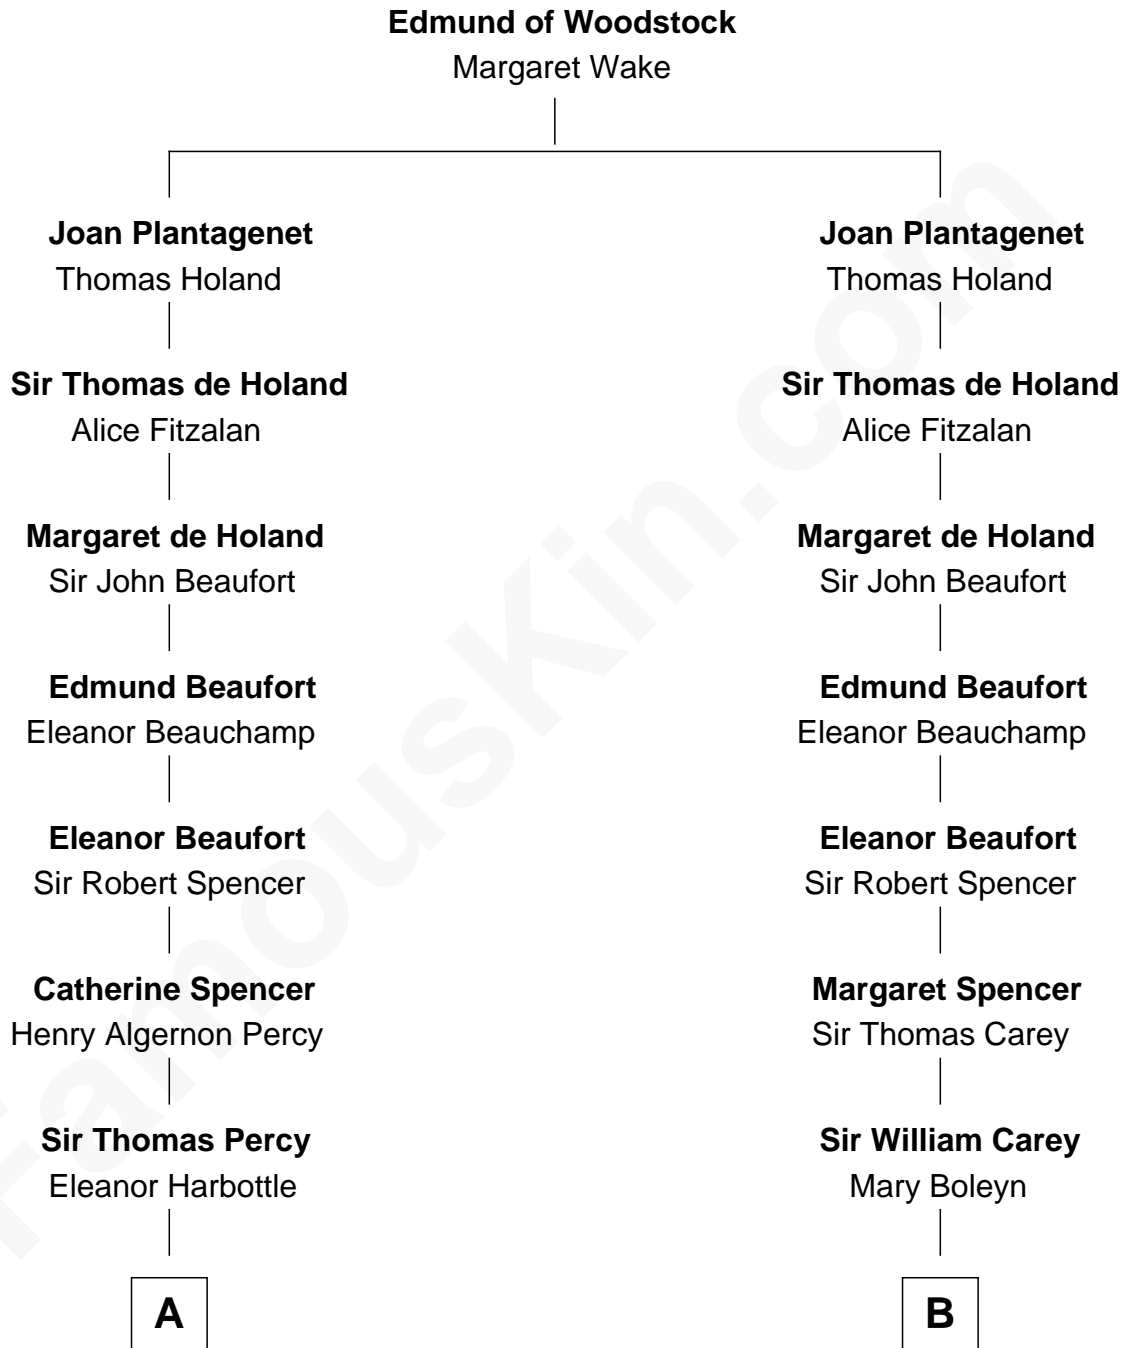

FamousKin.com

Relationship Chart of

Prince William

Prince of Wales

19th cousin 2 times removed of

Liz Claiborne

Fashion Designer and Founder of Liz Claiborne Inc.

C

Charles Robert Spencer

Margaret Baring

Albert Edward John Spencer

Cynthia Elinor Beatrix Hamilton

Edward John Spencer

Frances Ruth Burke Roche

Princess Diana Frances Spencer

Charles III, King of the United Kingdom