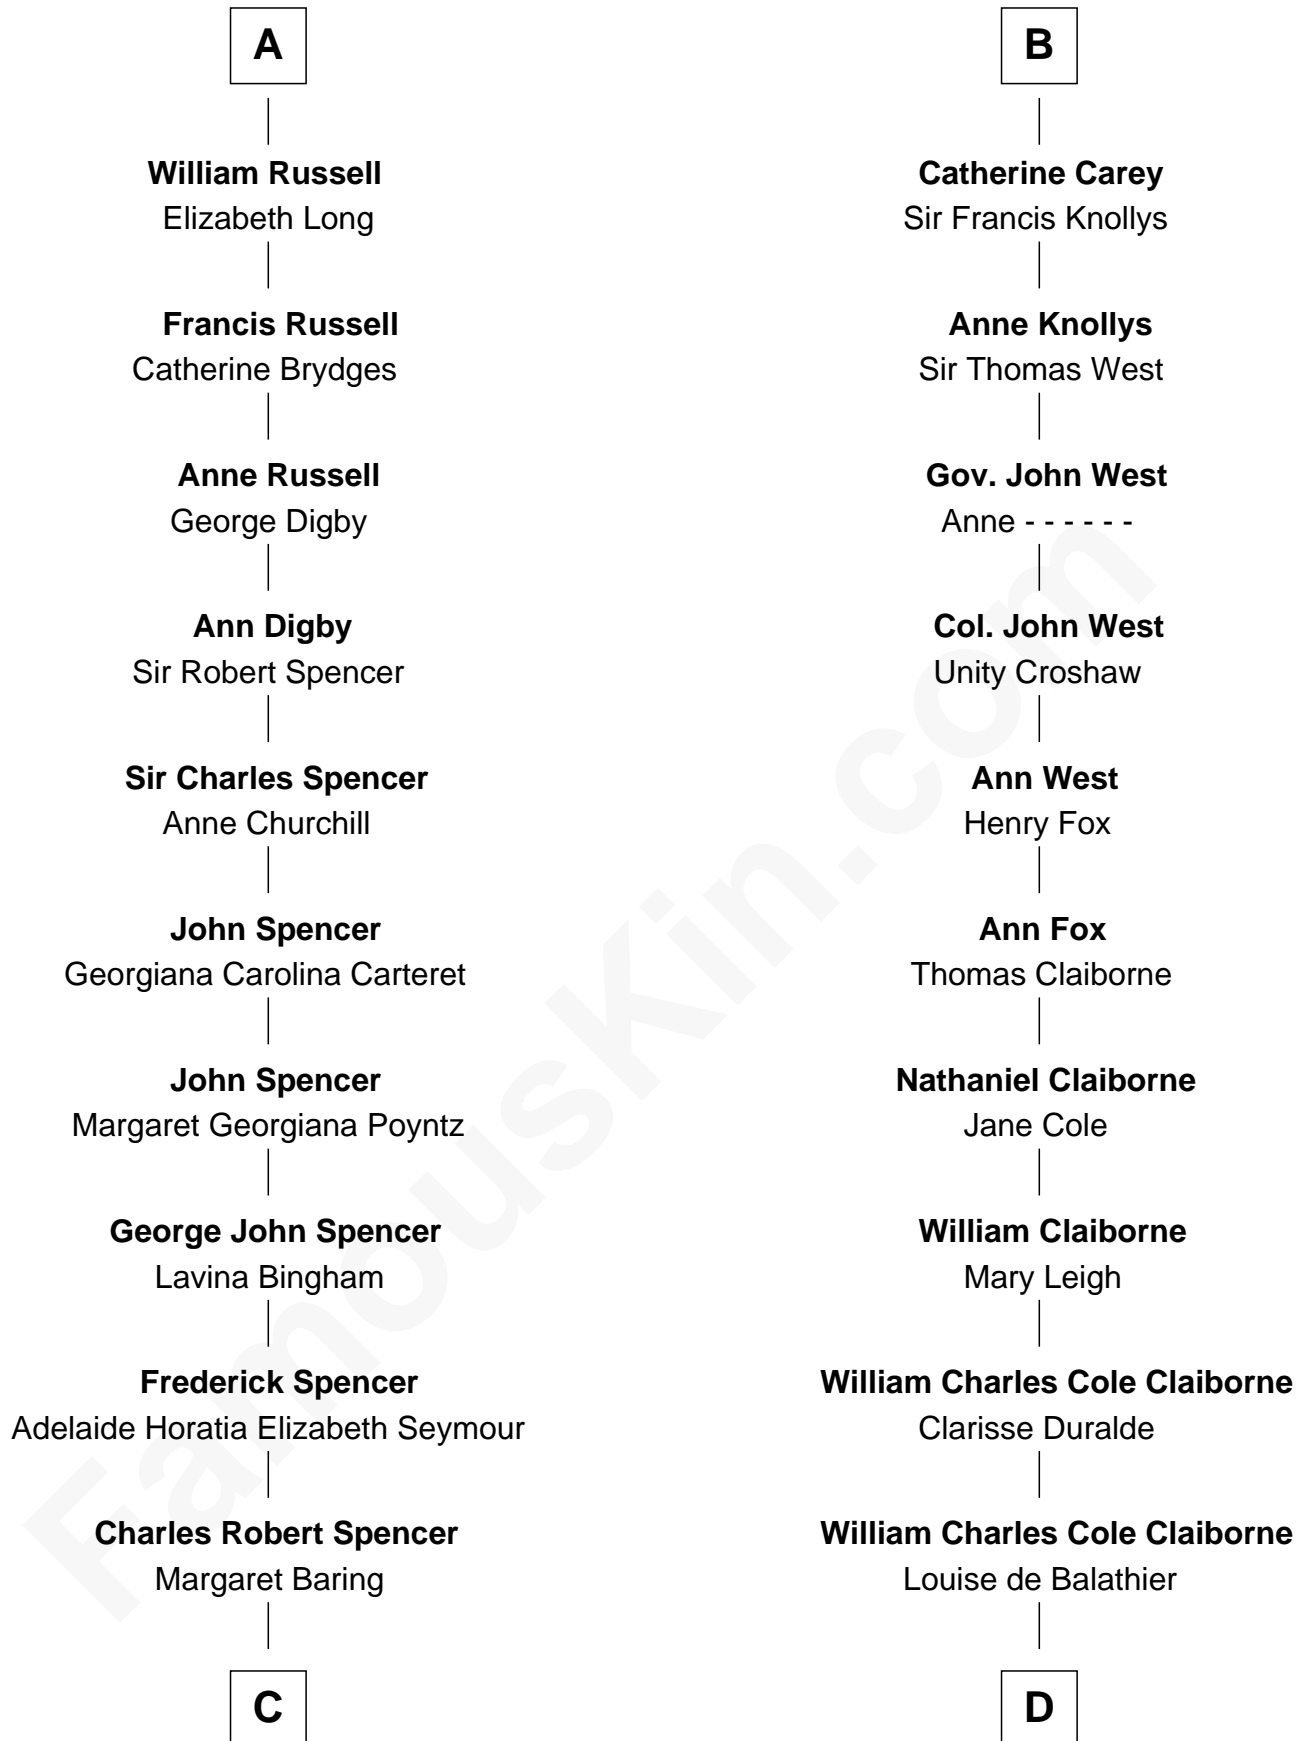

FamousKin.com Relationship Chart of

Prince William

Prince of Wales

19th cousin 1 time removed of

Liz Claiborne

Fashion Designer and Founder of Liz Claiborne Inc.

William Mylde

C

Albert Edward John Spencer
Cynthia Elinor Beatrix Hamilton

Edward John Spencer
Frances Ruth Burke Roche

Princess Diana Frances Spencer
Charles III, King of the United Kingdom

Prince William
Prince of Wales