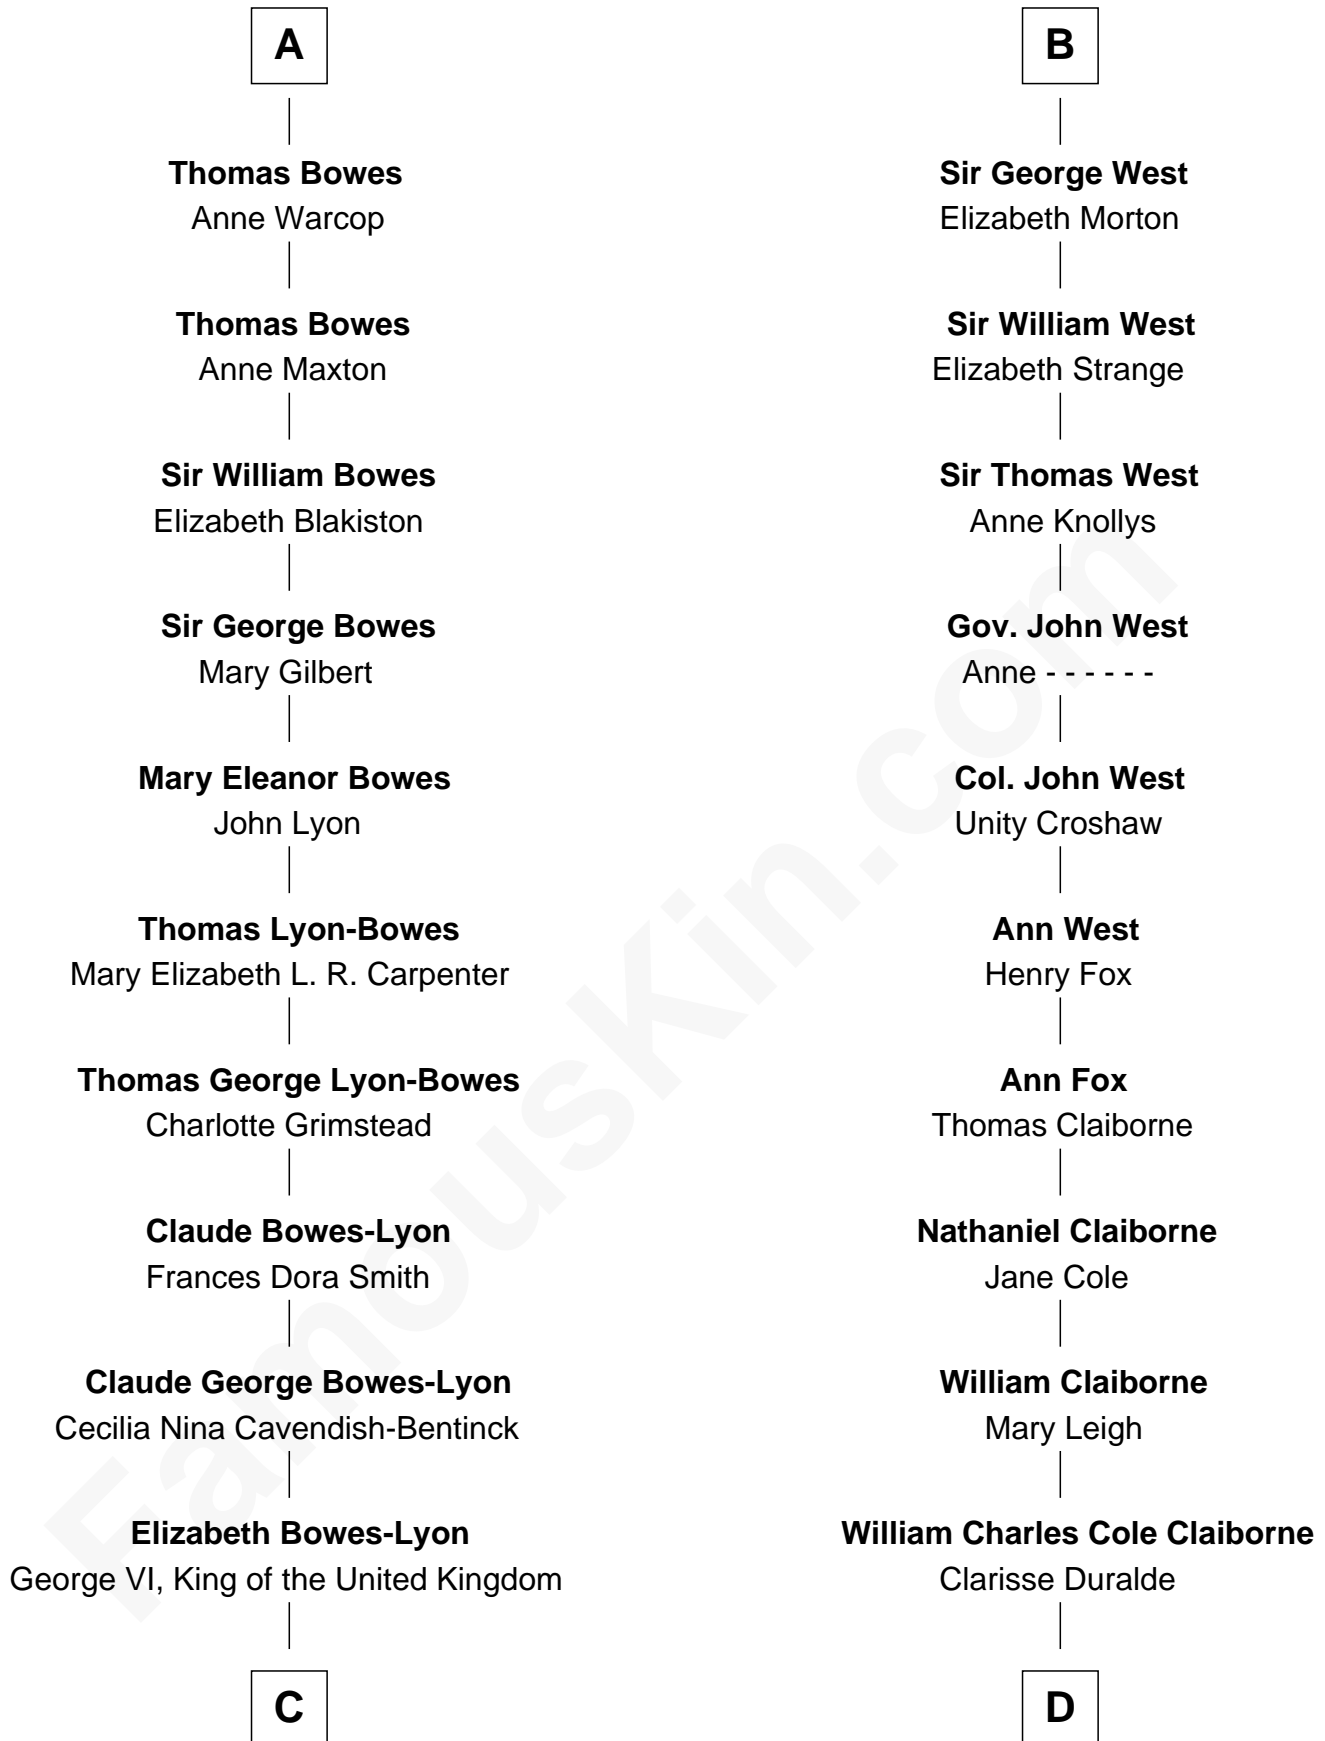

# FamousKin.com Relationship Chart of

**Prince William**

*Prince of Wales*

19th cousin 1 time removed of

**Liz Claiborne**

*Fashion Designer and Founder of Liz Claiborne Inc.*

**Sir Henry FitzHugh**

**C**

**Elizabeth II, Queen of the United Kingdom**

Prince Philip of Edinburgh

**Charles III, King of the United Kingdom**

Princess Diana Frances Spencer

**Prince William**

*Prince of Wales*

**D**

**William Charles Cole Claiborne**